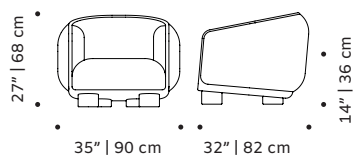

CHARLIE

by Mambo unlimited ideas

mambo—
unlimited
ideas

TECHNICAL CHARACTERISTICS

Frame: constructed in solid wood with 90 mm elastic webbing

Fixed cover

Structure foam: 100% PU HR 40 kg

Seat foam: 100% PU HR 35 kg

Fire retardent foam is available upon request

Feet: beech wood

Firmness: soft ○○●○○ firm

Glides: rubber glides with felt

Handmade in Portugal

AS PICTURED

bouclé latte structure, 056-0 solid wood feet

CLIENT'S OWN MATERIAL CONSUMPTION

all: 4 m

PRODUCT OPTIONS

Upholstery: available in all Mambo's fabrics a Seta leather

Feet: available in beech 056-0, beech 056-1, beech 056-2, beech 056-5, and natural oak solid woods

Product sizes may vary up to 2 cm.

PACKAGING

Weight item: 26 lb | 82 kg

Weight packaging: 220 lb | 100 kg

Packaging type: cardboard box and pallet

Packaging dimensions with pallet: 83x88x95 cm

Number of parcels: 1

SUSTAINABILITY

All our packaging is ecofriendly. We prioritize paper materials and all the plastic we use is 100% recyclable or recycled. We use environmentally friendly high resilience foam certified by Oeko-tex.