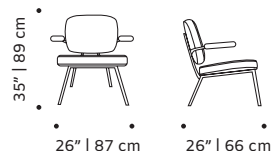

STATE armchair