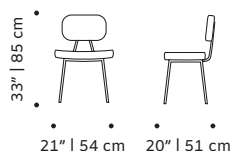

STATE chair