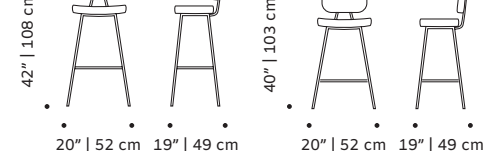

75x75x90 cm

**State bench:**

155x53x86 cm/  
195x53x86 cm

**State bar chair:**

60x70x115 cm

**Number of parcels:** 1

STATE chair

STATE armchair

STATE bench

STATE bar chair