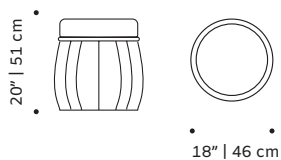

top: 1 m

base: 1,1 m

all: 2 m

leather: 3 sqm

PRODUCT OPTIONS

Upholstery: available in all Mambo's fabrics and Seta leather

Product sizes may vary up to 2 cm.

PACKAGING

Weight item: 22 lb | 10 kg

Weight packaging: 49 lb | 22 kg

Packaging type: cardboard box and pallet

Packaging dimensions with pallet: 65x65x75 cm

Number of parcels: 1

STELLA
stool

FINISHINGS

Upholstery