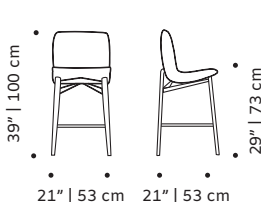

CLIENT'S OWN MATERIAL CONSUMPTION

Chiado chair:

all: 1 m
leather: 1,5 sqm

Chiado bench:

all: 4 m (150)/ 5m (190)
leather: 6,2 sqm (150)/
7,8sqm(190)

Chiado armchair:

all: 2 m
leather: 4 sqm

Chiado bar chair:

Chiado bar chair:

24 lb | 11 kg

Weight packaging:

Chiado chair:	Chiado armchair:	Chiado bench:
46 lb 21 kg	73 lb 33 kg	137 lb 62 kg 148 lb 67 kg

Chiado bar chair:

51 lb | 23 kg

Packaging type: cardboard box and pallet

Packaging dimensions with pallet:

Chiado chair:	Chiado armchair:	Chiado bench:
60x70x115 cm	75x75x90 cm	2x 75x75x90 cm

Chiado bar chair:

60x70x115 cm

Number of parcels: 1

SUSTAINABILITY

All our packaging is ecofriendly. We prioritize paper materials and all the plastic we use is 100% recyclable or recycled. We use environmentally friendly high resilience foam certified by Oeko-tex.

CHIADO chair

CHIADO armchair

CHIADO settee

CHIADO bar chair

CHIADO counter chair

FINISHINGS

Upholstery

FABRICS CAT 1