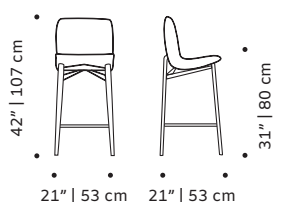

CLIENT'S OWN MATERIAL CONSUMPTION

Chiado chair:

all: 1 m
leather: 1,5 sqm

Chiado bench:

all: 4 m (150)/ 5m (190)
leather: 6,2 sqm (150)/
7,8sqm(190)

Chiado armchair:

all: 2 m
leather: 4 sqm

Chiado bar chair:

Chiado bar chair:

24 lb | 11 kg

Weight packaging:

Chiado chair:	Chiado armchair:	Chiado bench:
46 lb 21 kg	73 lb 33 kg	137 lb 62 kg 148 lb 67 kg

Chiado bar chair:

51 lb | 23 kg

Packaging type: cardboard box and pallet

Packaging dimensions with pallet:

Chiado chair:	Chiado armchair:	Chiado bench:
60x70x115 cm	75x75x90 cm	2x 75x75x90 cm

Chiado bar chair:

60x70x115 cm

Number of parcels: 1

SUSTAINABILITY

All our packaging is ecofriendly. We prioritize paper materials and all the plastic we use is 100% recyclable or recycled. We use environmentally friendly high resilience foam certified by Oeko-tex.

CHIADO chair

CHIADO armchair

CHIADO settee

CHIADO bar chair

CHIADO counter chair

FINISHINGS

Upholstery

FABRICS CAT 1