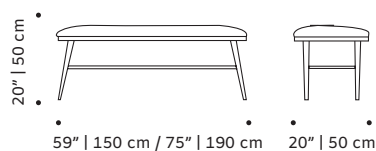

## CLIENT'S OWN MATERIAL CONSUMPTION

**Nanbo bench:**

**seat:** 1,7 m  
**leather:** 2,7 sqm

**Nano stool:**

**seat:** 1 m  
**leather:** 2 sqm

Product sizes may vary up to 2 cm.

## PACKAGING

**Weight item:**

<b>Nanbo bench:</b>	<b>Nano stool:</b>
26 lb   12 kg	17 lb   8 kg

**Weight packaging:**

<b>Nanbo bench:</b>	<b>Nano stool:</b>
53 lb   24 kg	44 lb   20 kg

**Packaging type:** cardboard box and pallet

**Packaging dimensions with pallet:**

<b>Nanbo bench:</b>	<b>Nano stool:</b>
2x- 65x65x75 cm	65x65x75 cm

**Number of parcels:** 1

NANO  
bench

NANO  
stool