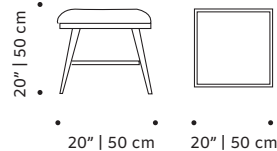

Product sizes may vary up to 2 cm.

## PACKAGING

**Weight item:**

<b>Nanbo bench:</b>	<b>Nano stool:</b>
26 lb   12 kg	17 lb   8 kg

**Weight packaging:**

<b>Nanbo bench:</b>	<b>Nano stool:</b>
53 lb   24 kg	44 lb   20 kg

**Packaging type:** cardboard box and pallet

**Packaging dimensions with pallet:**

<b>Nanbo bench:</b>	<b>Nano stool:</b>
2x- 65x65x75 cm	65x65x75 cm

**Number of parcels:** 1

NANO  
bench

NANO  
stool