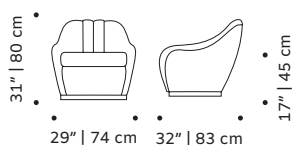

SUSTAINABILITY

All our packaging is ecofriendly. We prioritize paper materials and all the plastic we use is 100% recyclable or recycled. We use environmentally friendly high resilience foam certified by Oeko-tex.

GIA
armchair