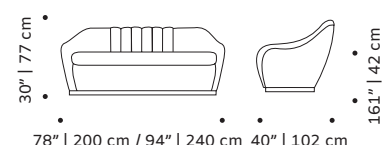

GIA ROUND
couch