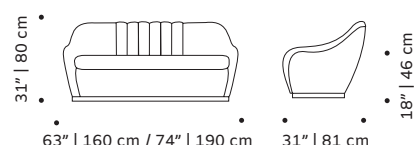

GIA

by Mambo unlimited ideas

**mambo—
unlimited
ideas**

TECHNICAL CHARACTERISTICS

Frame: constructed in solid wood with 90 mm elastic webbing

Fixed cover

Structure foam: 100% PU HR 40 kg

Seat foam: 100% PU HR 35 kg

Fire retardent foam is available upon request

Base: beech wood or metal

Firmness: soft ○○●○○ firm

Glides: rubber glides with felt

Handmade in Portugal

AS PICTURED

Gia armchair: paris antracite, smooth shell piping, polished brass base

Gia settee: paris brick, white piping, polished brass base

Gia round couch: olavi 10, paris salmon piping, polished brass base

CLIENT'S OWN MATERIAL CONSUMPTION

Gia armchair:	Gia settee:	Gia round couch:
interior: 3 m	interior: 4,5m (160)/5,5 m (190)	all: 10 m (200) /11,5m(240)
exterior: 2,5 m	exterior: 3,5 m (160)/4,5 m (190)	leather: 16 sqm (200) /17m (240)
all: 5,5 m	all: 7 m (160)/9,5 m (190)	
leather: 9,5 sqm	leather: 11 sqm (160)/15 sqm (190)	

PRODUCT OPTIONS

Upholstery: available in all Mambo's fabrics and Seta leather

Base: available in beech 056-0, beech 056-1, beech 056-2, beech 056-5, natural oak, oak smoke and oak antracite solid woods, or white, ivory or black lacquered woods, or polished or satin brass, nickel or copper

Product sizes may vary up to 2 cm.

PACKAGING

Weight item:

Gia armchair:	Gia settee:	Gia round couch:
48 lb | 22 kg	79 lb | 36 kg	132 lb | 60 kg
	112 lb | 51 kg	154 lb | 70 kg

Weight packaging:

Gia armchair:	Gia settee:	Gia round couch:
99 lb | 45 kg	106 lb | 48 kg	159 lb | 72 kg
	138lb | 63 kg	lb | 82 kg

Packaging type: cardboard box and pallet

Packaging dimensions with pallet:

Gia armchair:	Gia settee:	Gia round couch:
83x88x95 cm	2x 83x95x88 cm	205x82x107 cm

Number of parcels: 1

SUSTAINABILITY