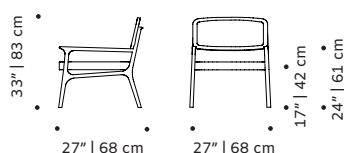

KARL armchair