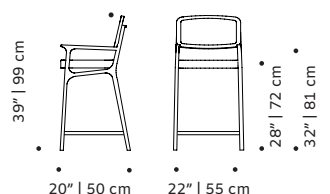

Product sizes may vary up to 2 cm.

## CLIENT'S OWN MATERIAL CONSUMPTION

Karl chair:	Karl armchair:	Karl bar chair:
all: 1 m	all: 2 m	all: 1 m
piping: 0,5cm	piping: 0,5cm	piping:0,5cm

**Packaging type:** cardboard box and pallet

**Packaging dimensions with pallet:**

Karl chair:	Karl armchair:	Karl bar chair:
53x56x88 cm	71x71x85 cm	56x51x105 cm

**Number of parcels:** 1 per box

KARL chair

KARL armchair

KARL bar chair

KARL counter chair