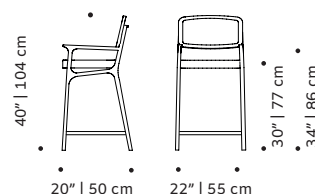

KARL bar chair