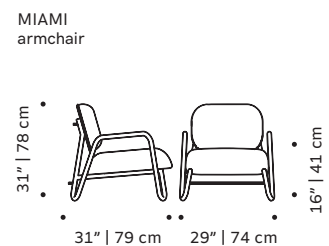

MIAMI

by Mambo unlimited ideas

mambo—
unlimited
ideas

TECHNICAL CHARACTERISTICS

Frame: constructed in solid wood

Fixed cover

Structure foam: 100% PU HR 35 kg

Seat foam: 100% PU HR 35 kg

Fire retardent foam is available upon request

Feet: lacquered metal

Firmness: soft ○○○●○ firm

Glides: rubber glides with felt

Handmade in Portugal

AS PICTURED

Miami chair: barcelona paprika back, barcelona cornhusk seat, black lacquered metal feet, polished brass applications

Miami bar chair: barcelona green back, barcelona white seat, black lacquered metal feet, polished brass applications

Miami armchair: gilman shingle, lilac color lacquered metal feet, polished brass applications

CLIENT'S OWN MATERIAL CONSUMPTION

Miami chair:	Miami bar chair:	Miami armchair:
all: 1 m	all: 1 m	all: 2,2 m
seat: 0,5 m	seat: 0,5 m	seat: 1,2 m
back: 0,5 m	back: 0,5 m	back: 1 m
leather: 1,5 sqm	leather: 1,5 sqm	leather: 3,4 sqm

PRODUCT OPTIONS

Upholstery: available in all Mambo's fabrics and Seta leather

Feet: available in lacquered metal

Applications: available in lacquered metal and brass, copper and nickel

Product sizes may vary up to 2 cm.

PACKAGING

Weight item:

Miami chair:	Miami bar chair:	Miami armchair:
14 lb | 7 kg	17 lb | 8 kg	

Weight packaging:

Miami chair:	Miami bar chair:	Miami armchair:
42 lb | 19 kg	44 lb | 20 kg	

Packaging type: cardboard box and pallet

Packaging dimensions with pallet:

Miami chair:	Miami bar chair:	Miami armchair:
60x70x115 cm	60x70x115 cm	

Number of parcels: 2 chairs per box

SUSTAINABILITY

All our packaging is ecofriendly. We prioritize paper materials and all the plastic we use is 100% recyclable or recycled. We use environmentally friendly high resilience foam certified by Oeko-tex. All the parts can be separated stored for recycling