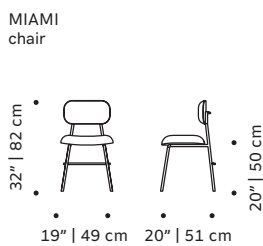

MIAMI

by Mambo unlimited ideas

mambo—
unlimited
ideas

TECHNICAL CHARACTERISTICS

Frame: constructed in solid wood

Fixed cover

Structure foam: 100% PU HR 35 kg

Seat foam: 100% PU HR 35 kg

Fire retardent foam is available upon request

Feet: lacquered metal

Firmness: soft ○○○●○ firm

Glides: rubber glides with felt

Handmade in Portugal

AS PICTURED

Miami chair: barcelona paprika back, barcelona cornhusk seat, black lacquered metal feet, polished brass applications

Miami bar chair: barcelona green back, barcelona white seat, black lacquered metal feet, polished brass applications

Miami armchair: gilman shingle, lilac color lacquered metal feet, polished brass applications

CLIENT'S OWN MATERIAL CONSUMPTION

Miami chair:	Miami bar chair:	Miami armchair:
all: 1 m	all: 1 m	all: 2,2 m
seat: 0,5 m	seat: 0,5 m	seat: 1,2 m
back: 0,5 m	back: 0,5 m	back: 1 m
leather: 1,5 sqm	leather: 1,5 sqm	leather: 3,4 sqm

PRODUCT OPTIONS

Upholstery: available in all Mambo's fabrics and Seta leather

Feet: available in lacquered metal

Applications: available in lacquered metal and brass, copper and nickel

Product sizes may vary up to 2 cm.

PACKAGING

Weight item:

Miami chair:	Miami bar chair:	Miami armchair:
14 lb | 7 kg	17 lb | 8 kg	

Weight packaging:

Miami chair:	Miami bar chair:	Miami armchair:
42 lb | 19 kg	44 lb | 20 kg	

Packaging type: cardboard box and pallet

Packaging dimensions with pallet:

Miami chair:	Miami bar chair:	Miami armchair:
60x70x115 cm	60x70x115 cm	

Number of parcels: 2 chairs per box

SUSTAINABILITY

All our packaging is ecofriendly. We prioritize paper materials and all the plastic we use is 100% recyclable or recycled. We use environmentally friendly high resilience foam certified by Oeko-tex. All the parts can be separated stored for recycling