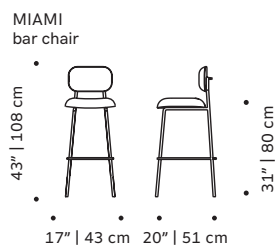

MIAMI

by Mambo unlimited ideas

mambo—
unlimited
ideas

TECHNICAL CHARACTERISTICS

Frame: constructed in solid wood

Fixed cover

Structure foam: 100% PU HR 35 kg

Seat foam: 100% PU HR 35 kg

Fire retardent foam is available upon request

Feet: lacquered metal

Firmness: soft ○○○●○ firm

Glides: rubber glides with felt

Handmade in Portugal

AS PICTURED

Miami chair: barcelona paprika back, barcelona cornhusk seat, black lacquered metal feet, polished brass applications

Miami bar chair: barcelona green back, barcelona white seat, black lacquered metal feet, polished brass applications

Miami armchair: gilman shingle, lilac color lacquered metal feet, polished brass applications

CLIENT'S OWN MATERIAL CONSUMPTION

Miami chair:	Miami bar chair:	Miami armchair:
all: 1 m	all: 1 m	all: 2,2 m
seat: 0,5 m	seat: 0,5 m	seat: 1,2 m
back: 0,5 m	back: 0,5 m	back: 1 m
leather: 1,5 sqm	leather: 1,5 sqm	leather: 3,4 sqm

PRODUCT OPTIONS

Upholstery: available in all Mambo's fabrics and Seta leather

Feet: available in lacquered metal

Applications: available in lacquered metal and brass, copper and nickel

Product sizes may vary up to 2 cm.

PACKAGING

Weight item:

Miami chair:	Miami bar chair:	Miami armchair:
14 lb | 7 kg	17 lb | 8 kg	

Weight packaging:

Miami chair:	Miami bar chair:	Miami armchair:
42 lb | 19 kg	44 lb | 20 kg	

Packaging type: cardboard box and pallet

Packaging dimensions with pallet:

Miami chair:	Miami bar chair:	Miami armchair:
60x70x115 cm	60x70x115 cm	

Number of parcels: 2 chairs per box

SUSTAINABILITY

All our packaging is ecofriendly. We prioritize paper materials and all the plastic we use is 100% recyclable or recycled. We use environmentally friendly high resilience foam certified by Oeko-tex. All the parts can be separated stored for recycling