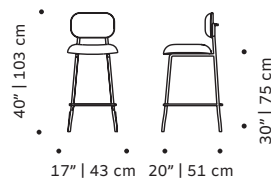

MIAMI

by Mambo unlimited ideas

mambo—
unlimited
ideas

TECHNICAL CHARACTERISTICS

Frame: constructed in solid wood

Fixed cover

Structure foam: 100% PU HR 35 kg

Seat foam: 100% PU HR 35 kg

Fire retardent foam is available upon request

Feet: lacquered metal

Firmness: soft ○○○●○ firm

Glides: rubber glides with felt

Handmade in Portugal

AS PICTURED

Miami chair: barcelona paprika back, barcelona cornhusk seat, black lacquered metal feet, polished brass applications

Miami bar chair: barcelona green back, barcelona white seat, black lacquered metal feet, polished brass applications

Miami armchair: gilman shingle, lilac color lacquered metal feet, polished brass applications

CLIENT'S OWN MATERIAL CONSUMPTION

Miami chair:	Miami bar chair:	Miami armchair:
all: 1 m	all: 1 m	all: 2,2 m
seat: 0,5 m	seat: 0,5 m	seat: 1,2 m
back: 0,5 m	back: 0,5 m	back: 1 m
leather: 1,5 sqm	leather: 1,5 sqm	leather: 3,4 sqm

PRODUCT OPTIONS

Upholstery: available in all Mambo's fabrics and Seta leather

Feet: available in lacquered metal

Applications: available in lacquered metal and brass, copper and nickel

Product sizes may vary up to 2 cm.

PACKAGING

Weight item:

Miami chair:	Miami bar chair:	Miami armchair:
14 lb | 7 kg	17 lb | 8 kg	

Weight packaging:

Miami chair:	Miami bar chair:	Miami armchair:
42 lb | 19 kg	44 lb | 20 kg	

Packaging type: cardboard box and pallet

Packaging dimensions with pallet:

Miami chair:	Miami bar chair:	Miami armchair:
60x70x115 cm	60x70x115 cm	

Number of parcels: 2 chairs per box

SUSTAINABILITY

All our packaging is ecofriendly. We prioritize paper materials and all the plastic we use is 100% recyclable or recycled. We use environmentally friendly high resilience foam certified by Oeko-tex. All the parts can be separated stored for recycling