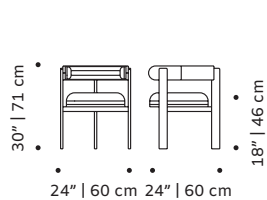

SUSTAINABILITY

All our packaging is ecofriendly. We prioritize paper materials and all the plastic we use is 100% recyclable or recycled. We use environmentally friendly high resilience foam certified by Oeko-tex.

MOULIN chair