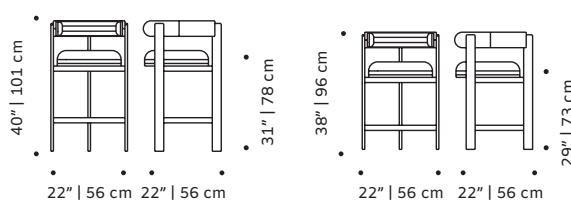

MOULIN bar chair