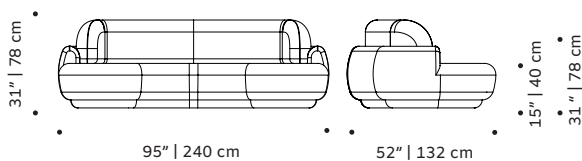

Product sizes may vary up to 2 cm.

PACKAGING

Weight item:

Naked 240cm: **Naked 280cm:** **Naked 300cm:**

121 lb | 55 kg 77 lb | 35 kg 99 lb | 45 kg

Weight packaging:

Naked 240cm: **Naked 280cm:** **Naked 300cm:**

121 lb | 55 kg 77 lb | 35 kg 99 lb | 45 kg

Packaging type: cardboard and pallet

Packaging dimensions with pallet:

Naked 240cm: **Naked 280cm:** **Naked 300cm:**

245x83x137 cm 285x83x137 cm 305x83x137 cm

Number of parcels: 1 per box

DIMENSIONS

NAKED 240CM

NAKED 280CM

NAKED 300CM

FINISHINGS

Upholstery

FABRICS CAT 1

Smooth easy clean 38 Shell