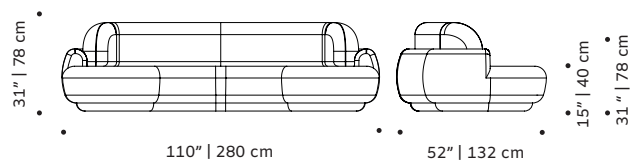

Product sizes may vary up to 2 cm.

PACKAGING

Weight item:

Naked 240cm: **Naked 280cm:** **Naked 300cm:**

121 lb | 55 kg 77 lb | 35 kg 99 lb | 45 kg

Weight packaging:

Naked 240cm: **Naked 280cm:** **Naked 300cm:**

121 lb | 55 kg 77 lb | 35 kg 99 lb | 45 kg

Packaging type: cardboard and pallet

Packaging dimensions with pallet:

Naked 240cm: **Naked 280cm:** **Naked 300cm:**

245x83x137 cm 285x83x137 cm 305x83x137 cm

Number of parcels: 1 per box

DIMENSIONS

NAKED 240CM

NAKED 280CM

NAKED 300CM

FINISHINGS

Upholstery

FABRICS CAT 1

Smooth easy clean 38 Shell