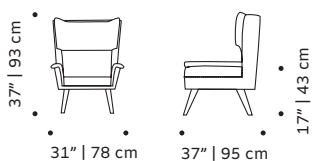

SUSTAINABILITY

All our packaging is ecofriendly. We prioritize paper materials and all the plastic we use is 100% recyclable or recycled. We use environmentally friendly high resilience foam certified by Oeko-tex.

CLOSER
armchair