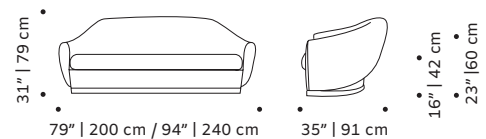

GRACE couch