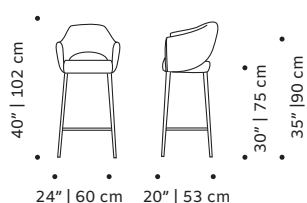

GRACE bar chair