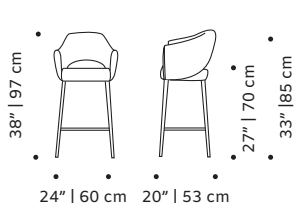

GRACE counter chair