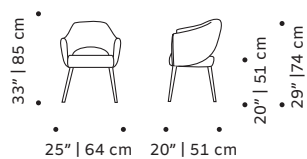

SUSTAINABILITY

All our packaging is ecofriendly. We prioritize paper materials and all the plastic we use is 100% recyclable or recycled. We use environmentally friendly high resilience foam certified by Oeko-tex.

GRACE chair