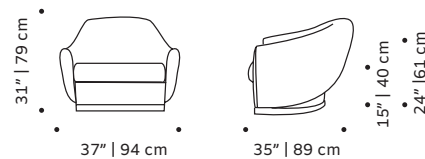

GRACE armchair