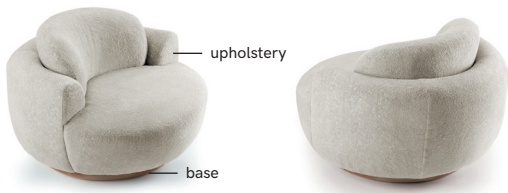

NAKED

by Mambo unlimited ideas

mambo—
unlimited
ideas

NAKED
armchair

TECHNICAL CHARACTERISTICS

Frame: constructed in solid wood with 90 mm elastic webbing

Fixed cover

Structure foam: 100% PU HR 40 kg

Seat foam: 100% PU HR 35 kg

Fire retardent foam is available upon request

Feet: beech wood

Firmness: soft ○○●○○ firm

Glides: rubber glides with felt

Handmade in Portugal

AS PICTURED

wild things sand, beech 056-0 base

CLIENT'S OWN MATERIAL CONSUMPTION

all: 5 m

OBSERVATIONS

Also available with swivel base.
Product sizes may vary up to 2 cm.

PRODUCT OPTIONS

Upholstery: available in all Mambo's fabrics and Seta leather

Base: available in beech 056-0, beech 056-1, beech 056-2, beech 056-5, and natural oak solid woods, or white, ivory or black lacquered woods