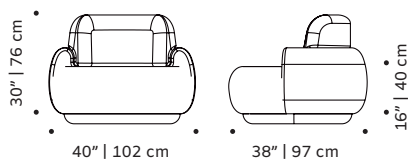

SUSTAINABILITY

All our packaging is ecofriendly. We prioritize paper materials and all the plastic we use is 100% recyclable or recycled. We use environmentally friendly high resilience foam certified by Oeko-tex.

NAKED
armchair