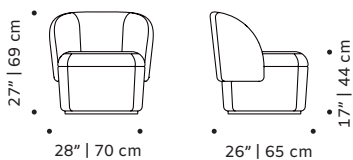

SUSTAINABILITY

All our packaging is ecofriendly. We prioritize paper materials and all the plastic we use is 100% recyclable or recycled. We use environmentally friendly high resilience foam certified by Oeko-tex.

BISOU
armchair