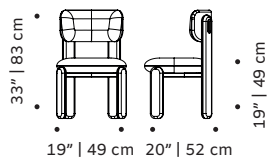

SUSTAINABILITY

All our packaging is ecofriendly. We prioritize paper materials and all the plastic we use is 100% recyclable or recycled. We use environmentally friendly high resilience foam certified by Oeko-tex. All the parts can be separated stored for recycling

CHOUX chair