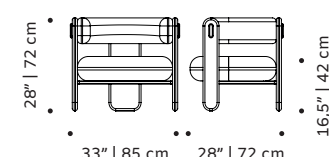

CHOUX armchair