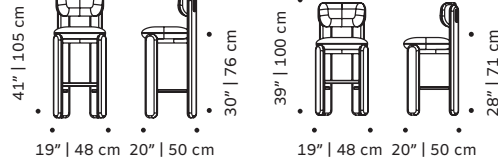

CHOUX bar chair