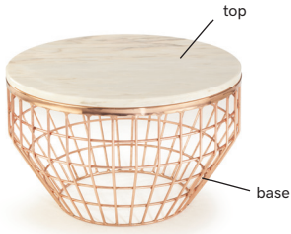

NEW AIR

by Mambo unlimited ideas

mambo—
unlimited
ideas

NEW AIR
side table

TECHNICAL CHARACTERISTICS

Top: constructed in natural marble stone, plywood veneer or MDF

Base: plated or lacquered metal

Handmade in Lisbon, Portugal

AS PICTURED

Estremoz marble top, polished copper base

PRODUCT OPTIONS

Top: marble - estremoza white, estremoza pink, carrara, verde guatemala, nero marquina, plywood veneer or lacquered mdf

Base: plated brass, copper or nickel or lacquered metal

One of the key characteristics of natural travertine is the holes and pits gracing the surface and inside of the stone. These random holes present in natural travertine are considered normal characteristics of this stone and therefore not defects.