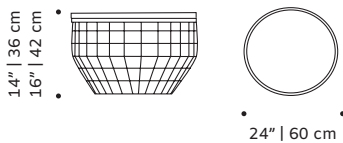

SUSTAINABILITY

All our packaging is ecofriendly. We prioritize paper materials and all the plastic we use is 100% recyclable or recycled. All the parts can be separated stored for recycling.

NEW AIR
side table