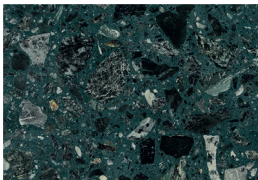

FINISHINGS

Top

MARBLE

Carrara

Estremoz

Estremoz Rosa

Green Guatemala

Nero Marquina

Terrazzo White

Terrazzo Green

Terrazzo Sage

Terrazzo Africa

Terrazzo black & white

Travertine

Terrazzo Red

FINISHINGS

Top

PLYWOOD VENEER

Natural Oak

Natural Walnut

Iron Wood

Charcoal Oak

Dark Walnut

Oak Wenguè