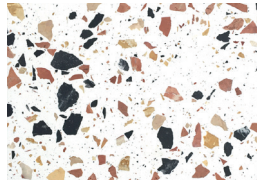

FINISHINGS

Top

MARBLE

Carrara

Estremoz

Estremoz Rosa

Green Guatemala

Nero Marquina

Terrazzo White

Terrazzo Green

Terrazzo Sage

Terrazzo Africa

Terrazzo black & white

Travertine

Terrazzo Red

FINISHINGS

Top

PLYWOOD VENEER

Natural Oak

Natural Walnut

Iron Wood

Charcoal Oak

Dark Walnut

Oak Wenguè