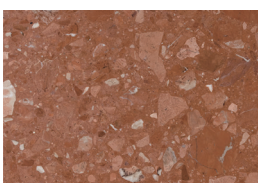

FINISHINGS

Top

MARBLE

Carrara

Estremoz

Estremoz Rosa

Green Guatemala

Nero Marquina

Terrazzo White

Terrazzo Green

Terrazzo Sage

Terrazzo Africa

Terrazzo black & white

Travertine

Terrazzo Red

FINISHINGS

Top

PLYWOOD VENEER

Natural Oak

Natural Walnut

Iron Wood

Charcoal Oak

Dark Walnut

Oak Wenguè