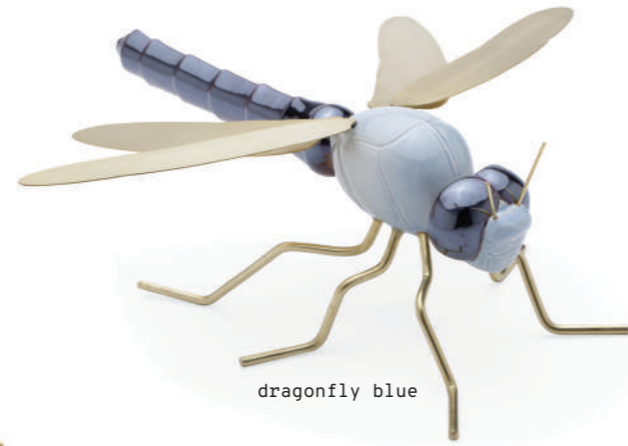

// ceramics

fauna

color and nude collection

handmade ceramic and brass

dimensions

elephant
 w 14" | 35 cm
 d 12" | 30 cm
 h 5" | 12 cm

ladybug red

dragonfly blue