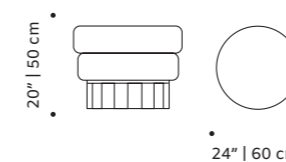

mary

stool

top fabric or leather

base plated brass, copper or nickel or lacquered metal

weight 26 lb | 12 kg

dimensions Ø 24" | 60 cm
h 20" | 50 cm