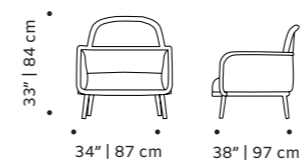

h 28" | 73 cm

seat height 16" | 41 cm

//as pictured
smooth 88, smooth 85 piping, beech 056-0
solid wood feet

luc

armchair

structure solid or lacquered wood

back and seat fabric or leather

weight 33 lb | 15 kg

dimensions w 34" | 87 cm

d 38" | 97 cm

h 33" | 84 cm

seat height 17" | 43 cm

// armchairs

//as pictured

top: natural oak structure, paris petrol
back and seat

bottom: natural oak structure, paris teja
back and seat