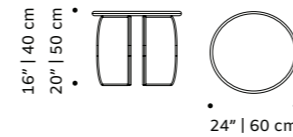

cactus

side table

top marble, wood veneer or lacquered wood
base marble, wood veneer or lacquered wood
dimensions ø 24" | 60 cm
h 16" | 40 cm
20" | 50 cm

//as pictured
top: terrazzo sage
bottom: terrazzo green