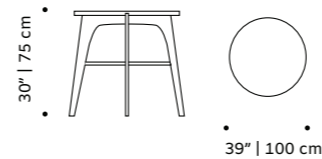

weight 551 lb | 250 kg / 992 lb | 450 kg

dimensions w 47" | 120 cm
59" | 150 cm
d 47" | 120 cm
59" | 150 cm
h 30" | 75 cm

//as pictured
top: nude lacquered matte top, extremoz base
bottom: travertino

// dinner table

jean

dinner table

- top** estremo, nero marquina, verde guatemala, estremo rosa marble
- middle part** estremo, nero marquina, estremo rosa marble
- base** estremo marble
- use** indoor or outdoor
- weight** 551 lb | 250 kg
- dimensions** ø 48" | 120 / 60" | 150 cm
h 30" | 75 cm

flex

dinner table

- top** marble, plywood veneer or lacquered MDF
- feet** solid wood
- fittings** polished/satin brass or lacquered metal
- use** indoor
- weight** 140 lb | 60 kg
- dimensions** ø 39" | 100 cm
h 30" | 75 cm