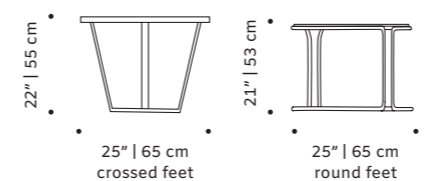

//as pictured
top: estremoza marble
textured base: estremoza marble
cylindric base: nero maquina

new air

side table

- top** marble, plywood veneer, lacquered MDF or decape
- base** polished/satin brass, copper or nickel for indoor or lacquered metal for outdoor
- use** indoor and outdoor
- weight** 24 lb | 11 kg
- dimensions** ø 24" | 60 cm
h 14" | 36 cm / h 16" | 42 cm

//as pictured
top: estremoza marble top, polished copper base
bottom: natural oak top, dream lacquered metal base

// side tables

caldas round

side table

- top** handmade tiles available in pattern, stripes plain, gaudí, circles, stripes, with ou without glass
- structure** wood for indoor or lacquered metal for outdoor
- feet** lacquered metal
- use** outdoor and indoor
- weight** 37 lb | 17 kg
- dimensions** 1 Ø 25" | 65 cm
h 22" | 55 cm
2 Ø 25" | 65 cm
h 21" | 53 cm