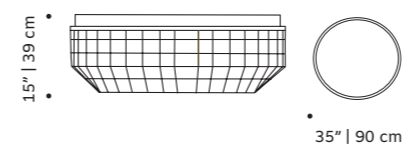

air

center table

top cow leather or fabric

base polished/satin brass, copper or nickel or lacquered metal

weight 34 lb | 16 kg

dimensions ø 35" | 90 cm
h 15" | 39 cm