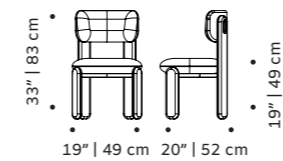

// chair

//as pictured
top: laser khaki seat, vienna 21 back and feet,
beech 056-0 structure and applications
bottom: stripes peach back and seat, ecool sweet
paprika feet, beech 056-0 structure and applications