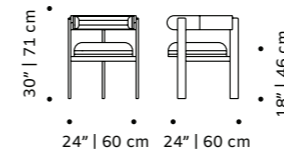

moulin

chair

top fabric or leather

structure beech solid wood and plywood

applications polished/satin brass, copper or nickel

weight 24 lb | 11 kg

dimensions w 24" | 60 cm

d 24" | 60 cm

h 30" | 71 cm

seat height 18" | 46 cm