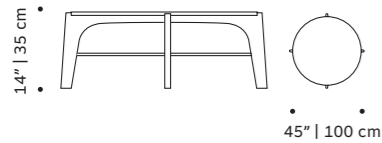

use indoor and outdoor

weight 253 lb | 115 kg

dimensions w 49" | 120 cm
d 30" | 77 cm
h 30" | 35 cm

//as pictured
estremo matte marble top, nero marquina marble right base, estremo rosa matte marble left base

// center tables

flex

center table

- top** estremoze marble, plywood veneer, lacquered MDF, or decape
- feet** beech solid wood
- fittings** polished/satin brass or lacquered metal
- use** indoor
- weight** 59 lb | 32 kg
- dimensions** ø 45" | 100 cm
h 14" | 35 cm