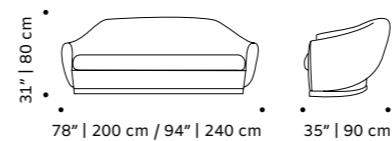

grace

couch

- **top** fabric or leather
- **base** polished/satin brass, copper or nickel
- **weight** 154 lb | 70 kg / 176 lb | 80 kg
- **dimensions** w 78" | 200 cm / w 94" | 240 cm
  d 35" | 90 cm
  h 31" | 80 cm
  seat height 17" | 43 cm