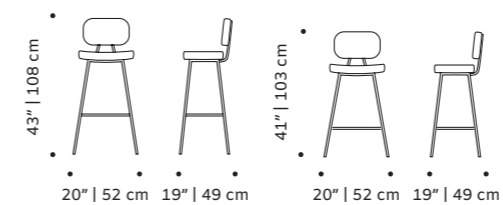

weight 15 lb | 7 kg

dimensions w 20" | 52 cm
 d 19" | 49 cm
 h counter 41" | 103 cm
 seat height counter 30" | 75 cm
 h bar 43" | 108 cm
 seat height bar 31" | 80 cm

//as pictured
 smooth easy clean gingerbread, smooth easy clean
 shell piping, copper color lacquered metal feet