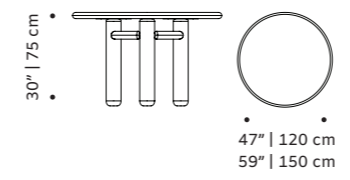

go
bar cabinet

structure plywood veneer, lacquered MDF
or decapé
weight 187 lb | 85 kg
dimensions w 49" | 125 cm
d 18" | 45 cm
h 53" | 135 cm

// bar cabinets

//as pictured
top: natural walnut and ivory lacquered MDF
structure
bottom: natural oak and beige lacquered MDF
structure

cactus

dinner table

top marble (merrazzo top only for 120cm), wood veneer or lacquered wood

base marble, wood veneer or lacquered wood

dimensions Ø 47" | 120 cm
59" | 150 cm
h 30" | 75 cm

//as pictured
top: sand yellow lacquered wood
bottom: travertine top, terrazzo red base

// dinner table

kai

dinner table

- top** natural oak, natural walnut, estremo white or travertine marble
- feet** lacquered or solid wood
- tubes** lacquered metal
- dimensions** Ø 47" | 120 cm
59" | 150 cm
h 30" | 75 cm