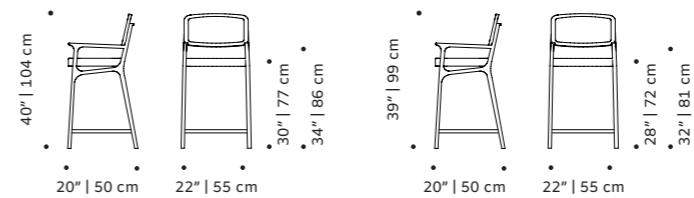

weight 15 lb | 7 kg

dimensions w 20" | 52 cm
 d 19" | 49 cm
 h counter 41" | 103 cm
 seat height counter 30" | 75 cm
 h bar 43" | 108 cm
 seat height bar 31" | 80 cm

//as pictured
 smooth easy clean gingerbread, smooth easy clean
 shell piping, copper color lacquered metal feet

with arms

// bar chairs

karl

bar chair

structure natural rattan and solid wood, choose from solid or lacquer colors

seat fabric or leather

weight 22 lb | 10 kg

dimensions
 w 22" | 55 cm
 d 20" | 50 cm
 h counter 41" | 104 cm
 seat height counter 30" | 77 cm
 h bar 39" | 99 cm
 seat height bar 28" | 72 cm

weight 25 lb | 12 kg

dimensions w 19" | 49 cm
 d 20" | 52 cm
 h counter 39" | 99 cm
 seat height counter 27" | 69 cm
 h bar 41" | 104 cm
 seat height bar 29" | 74 cm

//as pictured
 smooth easy clean 19, esparta 22
 piping, black lacquered metal feet