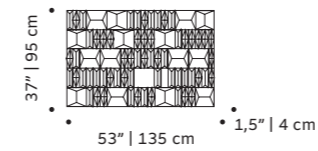

riviera

side table

top marble
structure stainless steel 304
dimensions Ø 60 cm
 h 40 cm

//as pictured
 top: travertine marble top, nude stainless steel 304 base
 bottom: travertine marble top, earth stainless steel 304 base

riviera

modular couch table

top marble
structure stainless steel 304
dimensions w 90 cm
 d 45 cm
 h 30 cm

//as pictured
 travertine marble top, nude stainless steel 304 base

// outdoor collection

riviera

vases

tube fabric
structure stainless steel 304
dimensions left Ø 40 cm
h 47 cm
right Ø 26 cm
h 36 cm

//as pictured
left: nude, sage stainless steel 304 structure
right: lilac, earth stainless steel 304 structure

terra cota

tiles panel

handmade tiles and lacquered wood frame in ivory,
bronze or black

weight 100 lb | 46 kg

dimensions w 59" | 150 cm
d 1,5" | 4 cm
h 39" | 100 cm

//as pictured
terracotta milano velasca, sempione and missori
tiles in terracotta, bronze wood frame