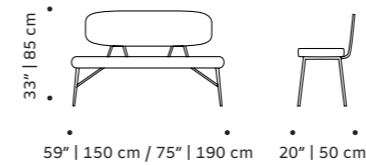

state

bench

top fabric or leather

feet polished/satin brass, copper or nickel or lacquered metal

weight 77 lb | 35 kg / 88 lb | 40 kg

dimensions w 59" | 150 cm / w 75" | 190 cm

d 20" | 50 cm

h 33" | 85 cm

seat height 19" | 48 cm