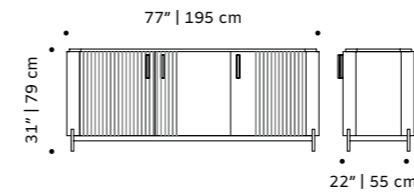

weight 124 lb | 54 kg

dimensions w 59" | 150 cm
d 1,5" | 4 cm
h 39" | 100 cm

//as pictured
top: tejo tiles in yellow sun, black wood frame
bottom: tejo tiles in mint, black wood frame

// tiles panels

furniture

olga

sideboard

structure lacquered mdf
feet solid wood
handles plywood veneer
weight 158 lb | 72 kg
dimensions w 77" | 195 cm
 d 22" | 55 cm
 h 32" | 81 cm

// sideboards

//as pictured
 top: nude lacquered mdf structure, natural oak feet and handles
 bottom: jade lacquered mdf structure, natural oak feet and handles

go

sideboard

structure plywood veneer, laquered MDF or decape
weight 158 lb | 72 kg
dimensions w 77" | 195 cm
 d 20" | 50 cm
 h 31" | 79 cm

//as pictured
top: sage lacquered MDF structure, natural oak doors and feet
bottom: natural walnut structure, ivory lacquered MDF doors

malcolm

sideboard

top marble
structure plywood veneer
handles polished/satin brass or nickel
feet plated brass or inox
weight 342 lb | 155 kg
dimensions w 77" | 195 cm
 d 22" | 55 cm
 h 31" | 79 cm

//as pictured
top: estremoza marble top, natural walnut structure, polished brass handles, plated brass feet
bottom: estremoza marble top, natural walnut structure, polished inox handles and feet