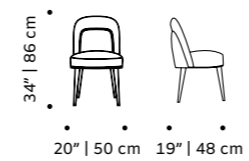

feet solid or lacquered wood

fittings polished/satin brass, copper or nickel

weight 22 lb | 10 kg

dimensions w 20" | 50 cm

d 19" | 48 cm

h 34" | 86 cm

seat height 20" | 50 cm

//as pictured
smooth 09 top, olavi 03 back and seat, paris
black piping, beech 056-0 solid wood feet