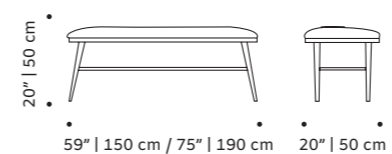

nano

bench

top fabric or leather

feet solid or lacquered wood

weight 22 lb | 10 kg / 26 lb | 12 kg

dimensions w 59" | 150 cm / w 75" | 190 cm

d 20" | 50 cm

h 20" | 50 cm