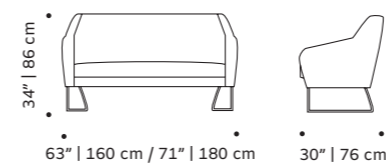

weight 112 lb | 51 kg / 123 lb | 56 kg

dimensions w 71" | 180 cm / w 78" | 200 cm

d 25" | 63 cm

h 29" | 75 cm

seat height 16" | 41 cm

//as pictured

top: stamp burnt orange back, barcelona brick, barcelona mouse seat, black lacquered wood feet
bottom: stamp teal, barcelona fir, barcelona mouse seat, black lacquered wood feet

// settees

croix

settee

top fabric or leather

feet polished/satin brass, copper or nickel (only with 160cm) or lacquered metal

weight 84 lb | 38 kg / 106 lb | 48 kg

dimensions w 63" | 160 cm / w 71" | 180 cm

d 30" | 76 cm

h 34" | 86 cm

seat height 17" | 43 cm

// settees

//as pictured
smooth easy clean apricot,
lilac lacquered metal feet

mimi

armchair

structure fabric or leather