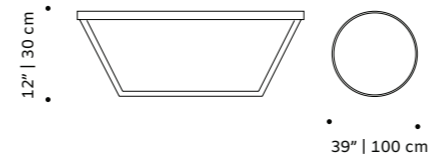

york

center table

top printed glass

base polished/satin brass or nickel or lacquered metal

use indoor

weight 39 lb | 18 kg

dimensions ø 39" | 100 cm
h 12" | 30 cm