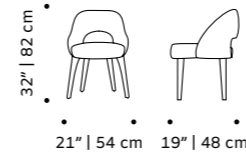

lola

chair

- **top** fabric or leather
- **feet** solid or lacquered wood
- **weight** 24 lb | 11 kg
- **dimensions** w 21" | 54 cm
  d 19" | 48 cm
  h 32" | 82 cm
  seat height 19" | 49 cm