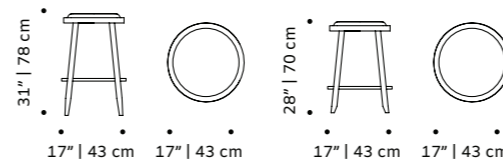

luc

bar chair

- **structure** solid or lacquered wood
- **seat (optional)** fabric or leather
- **ring** lacquered metal or polished/satin brass, copper or nickel
- **weight** 18 lb | 8 kg
- **dimensions** Ø 17" | 43cm
  h counter 28" | 70 cm
  h bar 31" | 78 cm