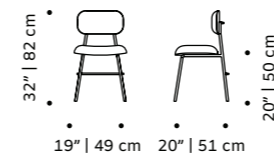

miami

chair

top fabric or leather

feet lacquered metal

applications polished/satin brass, copper or nickel

weight 14 lb | 7 kg

dimensions w 19" | 49 cm

d 20" | 51 cm

h 32" | 82 cm

seat height 20" | 50 cm