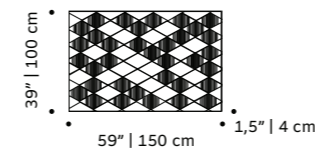

dimensions w 59" | 150 cm
d 1,5" | 4 cm
h 39" | 100 cm

//as pictured
terracotta milano velasca, sempione and missori
tiles in terracotta, bronze wood frame

terra dawn

tiles panel

handmade tiles and lacquered wood frame in ivory,
bronze or black

weight 100 lb | 46 kg

dimensions w 59" | 150 cm
d 1,5" | 4 cm
h 39" | 100 cm

//as pictured
terracota milano velasca and sempione in
wilight, roriz , bronze wood frame

tua

tiles panel

handmade tiles and lacquered wood frame in ivory,
bronze or black

colors for the tiles available colors in pages 197-198

weight 100 lb | 46 kg

dimensions w 59" | 150 cm
d 1,5" | 4 cm
h 39" | 100 cm

//as pictured
top: tua and tua stripes tiles in white gloss,
black wood frame
bottom: tua and tua stripes tiles in rose matte,
black wood frame