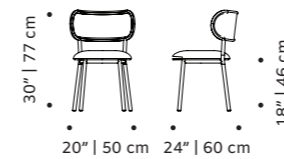

seat height 19" | 48 cm

// chair

//as pictured
 top: laser khaki seat, vienna 21 back and feet,
 beech 056-0 structure and applications
 bottom: stripes peach back and seat, ecool sweet
 paprika feet, beech 056-0 structure and applications

louise

chair

- seat** fabric or leather
- structure** lacquered metal
- weight** 13 lb | 6 kg
- dimensions** w 20" | 50 cm
d 20" | 50 cm
h 30" | 77 cm
seat height 18" | 46 cm

//as pictured
salmon color metal structure,
salmon cream seat