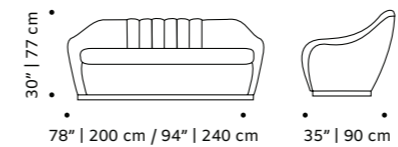

weight 132 lb | 60 kg / 154 lb | 70 kg

dimensions w 78" | 200 cm / w 94" | 240 cm

d 35" | 90 cm

h 30" | 77 cm

seat height 17" | 43 cm

// couches

//as pictured
olavi 10, paris salmon piping, polished
brass base