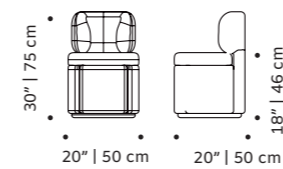

mimi

chair

structure fabric or leather

base solid wood

dimensions w 20" | 50cm
d 20" | 50 cm
h 30" | 75 cm
seat height 18" | 46 cm

//as pictured
gipsy ocre structure,
056-0 beech solid wood base