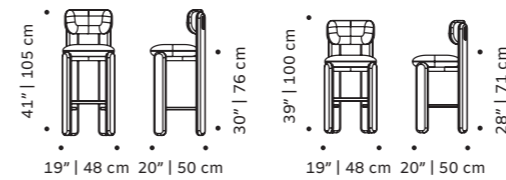

terra dawn

tiles panel

handmade tiles and lacquered wood frame in ivory,
bronze or black

weight 100 lb | 46 kg

dimensions w 59" | 150 cm
d 1,5" | 4 cm
h 39" | 100 cm

//as pictured
terracota milano velasca and sempione in
wilight, roriz , bronze wood frame

mimi

armchair

structure fabric or leather

base solid wood

dimensions w 25,6" | 65 cm
 d 25,6" | 65 cm
 h 28" | 72 cm
 seat height 16" | 40 cm

//as pictured
 hackney papaya structure,
 056-0 beech solid wood base

// armchair

james

armchair

- top** fabric or leather
- structure** solid wood
- tubes** solid or lacquered wood
- dimensions** w 31" | 77 cm
d 33" | 84 cm
h 30" | 76 cm
seat height 16" | 40 cm

//as pictured
racer pink sand, 056-0 ashv solid wood structure, white lacquered wood matte tubes

choux

bar chair

- top** fabric or leather
- structure** beech solid wood
- applications** beech solid wood
- dimensions** w 19" | 48 cm
d 20" | 50 cm
h counter 39" | 100 cm
seat height counter 28" | 71 cm
h bar 41" | 105 cm
seat height bar 30" | 76 cm