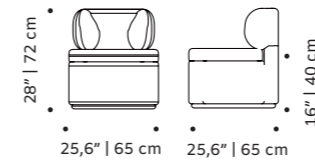

riviera

modular couch table

top marble
structure stainless steel 304
dimensions w 90 cm
 d 45 cm
 h 30 cm

//as pictured
 travertine marble top, nude stainless steel 304 base

// outdoor collection

riviera

vases

terra cota

tiles panel

handmade tiles and lacquered wood frame in ivory,
bronze or black

weight 100 lb | 46 kg

dimensions w 59" | 150 cm
d 1,5" | 4 cm
h 39" | 100 cm

//as pictured
terracotta milano velasca, sempione and missori
tiles in terracotta, bronze wood frame

terra dawn

tiles panel

handmade tiles and lacquered wood frame in ivory,
bronze or black

weight 100 lb | 46 kg

dimensions w 59" | 150 cm
d 1,5" | 4 cm
h 39" | 100 cm

//as pictured
terracota milano velasca and sempione in
wilight, roriz , bronze wood frame

mimi

armchair

structure fabric or leather

base solid wood

dimensions w 25,6" | 65 cm
 d 25,6" | 65 cm
 h 28" | 72 cm
 seat height 16" | 40 cm

//as pictured
 hackney papaya structure,
 056-0 beech solid wood base