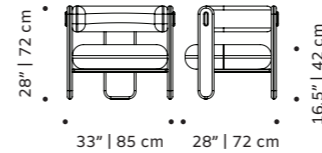

//as pictured
baves sunshine structure,
056-0 beech solid wood applications

// armchair