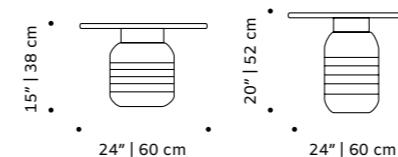

jean

side table

- **top** estremo, nero marquina, verde guatemala, estremo rosa marble
- **middle part** estremo, nero marquina, estremo rosa marble
- **base** estremo marble
- **use** indoor or outdoor
- **weight** 154 lb | 70 kg / 201 lb | 91 kg
- **dimensions**
  - Ø 24" | 60 cm
  - h 15" | 38 cm
  - Ø 24" | 60 cm
  - h 20" | 52 cm