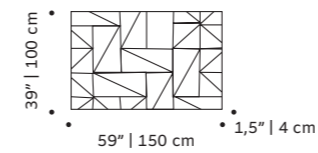

weight 100 lb | 46 kg

dimensions w 59" | 150 cm
d 1,5" | 4 cm
h 39" | 100 cm

//as pictured
terracota milano velasca and sempione in
wilight, roriz , bronze wood frame

tua

tiles panel

handmade tiles and lacquered wood frame in ivory,
bronze or black

douro

tiles panel

handmade tiles and lacquered wood frame in ivory, bronze or black

colors available colors in pages 197-198

weight 133 lb | 60 kg

dimensions w 59" | 150 cm
d 1,5" | 4 cm
h 39" | 100 cm

// tiles panels

weight 124 lb | 54 kg

dimensions w 59" | 150 cm
d 1,5" | 4 cm
h 39" | 100 cm

//as pictured
top: tejo tiles in yellow sun, black wood frame
bottom: tejo tiles in mint, black wood frame

// tiles panels

furniture