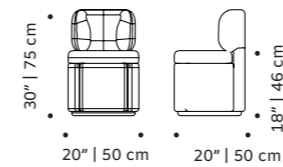

seat height 49 cm

riviera

armchair

top fabric
structure stainless steel 304
dimensions w 69 cm
 d 87 cm
 h 71 cm
 seat height 39 cm

//as pictured
 go with the flow, salmon stainless steel 304
 structure

riviera

mimi

armchair

structure fabric or leather

base solid wood

dimensions w 25,6" | 65 cm
 d 25,6" | 65 cm
 h 28" | 72 cm
 seat height 16" | 40 cm

//as pictured
 hackney papaya structure,
 056-0 beech solid wood base

choux

bar chair

- top** fabric or leather
- structure** beech solid wood
- applications** beech solid wood
- dimensions** w 19" | 48 cm
d 20" | 50 cm
h counter 39" | 100 cm
seat height counter 28" | 71 cm
h bar 41" | 105 cm
seat height bar 30" | 76 cm

//as pictured
laser sage seat, vienna 21 back and feet, beech 056-0 structure and applications

// armchair and bar chair

mimi

chair

structure fabric or leather

base solid wood

dimensions w 20" | 50cm
 d 20" | 50 cm
 h 30" | 75 cm
 seat height 18" | 46 cm