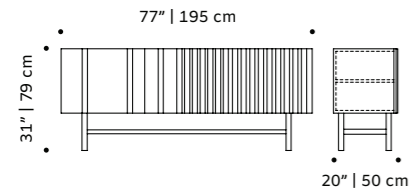

weight 124 lb | 54 kg

dimensions w 59" | 150 cm
d 1,5" | 4 cm
h 39" | 100 cm

//as pictured
top: tejo tiles in yellow sun, black wood frame
bottom: tejo tiles in mint, black wood frame

// tiles panels

furniture

olga

sideboard

structure lacquered mdf
feet solid wood
handles plywood veneer
weight 158 lb | 72 kg
dimensions w 77" | 195 cm
 d 22" | 55 cm
 h 32" | 81 cm

// sideboards

//as pictured
 top: nude lacquered mdf structure, natural oak feet and handles
 bottom: jade lacquered mdf structure, natural oak feet and handles

go

sideboard

structure plywood veneer, laquered MDF or decape
weight 158 lb | 72 kg
dimensions w 77" | 195 cm
 d 20" | 50 cm
 h 31" | 79 cm

//as pictured
top: sage lacquered MDF structure, natural oak doors and feet
bottom: natural walnut structure, ivory lacquered MDF doors