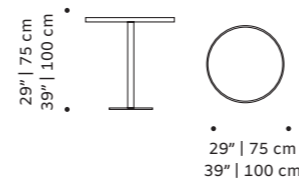

caldas

dinner table

- top** handmade tiles available in pattern, stripes plain, gaudí, circles, stripes, with ou without glass
- structure** wood for indoor or lacquered metal for outdoor
- base** lacquered metal
- use** outdoor and indoor
- weight** 55 lb | 25 kg
- dimensions** w 24" | 62 cm
d 24" | 62 cm
h 29" | 75 cm / h 39" | 100 cm

dinner table

- top** handmade tiles available in pattern, stripes plain, gaudí, circles, stripes, with ou without glass
- structure** wood for indoor or lacquered metal for outdoor
- base** lacquered metal
- use** outdoor and indoor
- weight** 77 lb | 35 kg
- dimensions**
 - ∅ 29" | 75 cm
 - 39" | 100 cm
 - h 29" | 75 cm
 - 39" | 100 cm