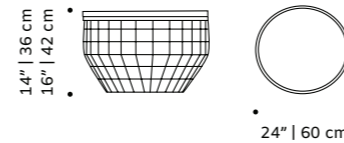

// side tables

helene

side table

- top** estremoza rosa, estremoza, nero maquina
- textured base** estremoza white matte
- cylindric base** estremoza rosa, estremoza, nero maquina
- weight** 370 lb | 168 kg
- dimensions** ø 24" | 60 cm
h 21" | 52 cm

//as pictured
top: estremoza marble
textured base: estremoza marble
cylindric base: nero maquina

new air

side table

- top** marble, plywood veneer, lacquered MDF or decape
- base** polished/satin brass, copper or nickel for indoor or lacquered metal for outdoor
- use** indoor and outdoor
- weight** 24 lb | 11 kg
- dimensions** ø 24" | 60 cm
h 14" | 36 cm / h 16" | 42 cm