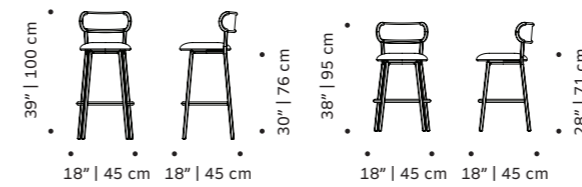

dimensions w 18" | 45 cm
d 18" | 45 cm
h counter 38" | 95 cm
seat height counter 28" | 71 cm
h bar 39" | 100 cm
seat height bar 30" | 76 cm

//as pictured
sage color metal structure,
smooth easy clean corn seat