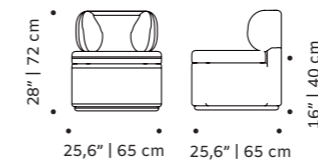

d 30" | 76 cm

h 34" | 86 cm

seat height 17" | 43 cm

// settees

//as pictured
smooth easy clean apricot,
lilac lacquered metal feet

mimi

armchair

structure fabric or leather

base solid wood

dimensions w 25,6" | 65 cm
 d 25,6" | 65 cm
 h 28" | 72 cm
 seat height 16" | 40 cm

//as pictured
 hackney papaya structure,
 056-0 beech solid wood base

// armchair

naked

armchair

structure fabric or leather