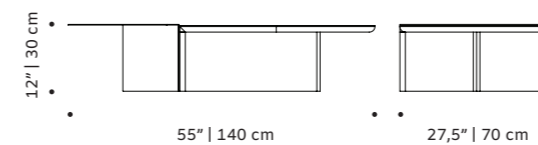

big base travertine or terrazzo marble

dimensions w 55" | 140 cm
d 27,5" | 70 cm
h 12" | 30 cm

//as pictured
top: natural oak small base, travertine marble
big base
bottom: ivory lacquered metal small base,
travertine marble big base