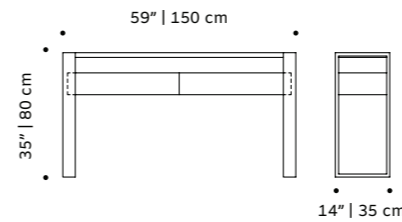

iron

console

- **structure** plywood veneer, lacquered MDF or decapé
- **feet** plated brass, copper or nickel or lacquered metal
- **weight** 90 lb | 41 kg
- **dimensions** w 59" | 150 cm
  d 14" | 35 cm
  h 35" | 80 cm