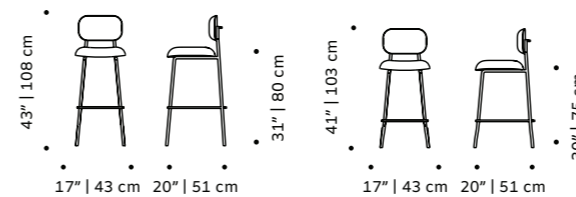

miami

bar chair

top fabric or leather

feet lacquered metal

applications polished/satin brass, copper or nickel

weight 17 lb | 8 kg

dimensions w 17" | 43 cm

d 20" | 51 cm

h counter 41" | 103 cm

seat height counter 30" | 75 cm

h bar 43" | 108 cm

seat height bar 31" | 80 cm