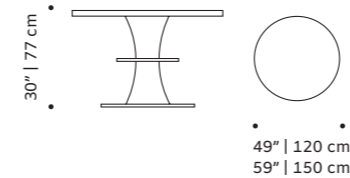

circule

dinner table

top plywood veneer, lacquered MDF
or decape

base lacquered MDF

use indoor

weight 128 lb | 58 kg
171 lb | 78 kg

dimensions ø 49" | 120 cm / ø 59" | 150 cm
h 30" | 77 cm

//as pictured