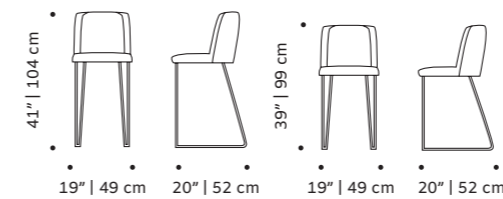

weight 25 lb | 12 kg

dimensions w 19" | 49 cm
 d 20" | 52 cm
 h counter 39" | 99 cm
 seat height counter 27" | 69 cm
 h bar 41" | 104 cm
 seat height bar 29" | 74 cm

//as pictured
 smooth easy clean 19, esparta 22
 piping, black lacquered metal feet