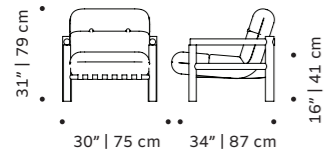

terra cota

tiles panel

handmade tiles and lacquered wood frame in ivory,
bronze or black

weight 100 lb | 46 kg

dimensions w 59" | 150 cm
d 1,5" | 4 cm
h 39" | 100 cm

//as pictured
terracotta milano velasca, sempione and missori
tiles in terracotta, bronze wood frame

terra dawn

tiles panel

handmade tiles and lacquered wood frame in ivory,
bronze or black

weight 100 lb | 46 kg

dimensions w 59" | 150 cm
d 1,5" | 4 cm
h 39" | 100 cm

//as pictured
terracota milano velasca and sempione in
wilight, roriz , bronze wood frame

mimi

armchair

structure fabric or leather

base solid wood

dimensions w 25,6" | 65 cm
 d 25,6" | 65 cm
 h 28" | 72 cm
 seat height 16" | 40 cm

//as pictured
 hackney papaya structure,
 056-0 beech solid wood base

// armchair

james

armchair

- top** fabric or leather
- structure** solid wood
- tubes** solid or lacquered wood
- dimensions** w 31" | 77 cm
d 33" | 84 cm
h 30" | 76 cm
seat height 16" | 40 cm

//as pictured
racer pink sand, 056-0 ashv solid wood structure, white lacquered wood matte tubes