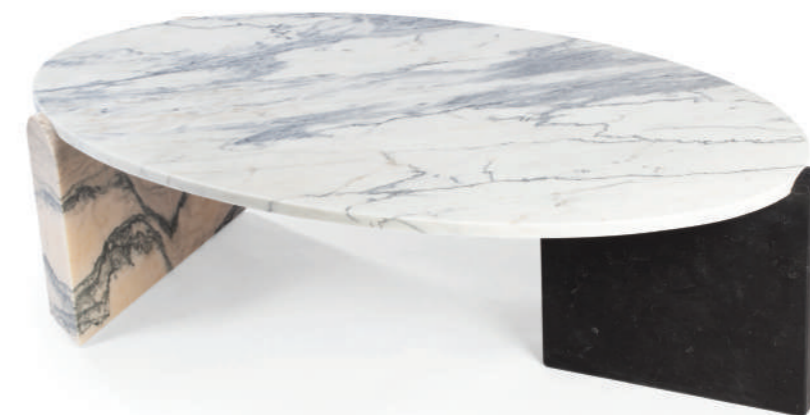

jean

center table

top estremo, nero marquina, verde guatemala and estremo rosa marble

right base estremo, nero marquina, and estremo rosa marble

left base estremo, nero marquina, and estremo rosa marble

use indoor and outdoor

weight 253 lb | 115 kg

dimensions w 49" | 120 cm
d 30" | 77 cm
h 30" | 35 cm

//as pictured
estremo matte marble top, nero marquina marble right base, estremo rosa matte marble left base

// center tables