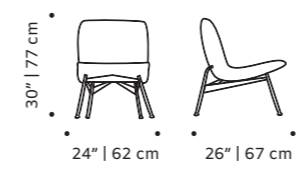

chiado

armchair

- **top** fabric or leather
- **feet** lacquered metal
- **weight** 46 lb | 21 kg
- **dimensions** w 24" | 62 cm
  d 26" | 67 cm
  h 30" | 77 cm
  seat height 17" | 44 cm