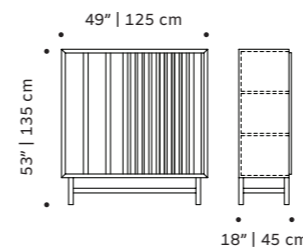

go
bar cabinet

structure plywood veneer, lacquered MDF
or decapé
weight 187 lb | 85 kg
dimensions w 49" | 125 cm
d 18" | 45 cm
h 53" | 135 cm