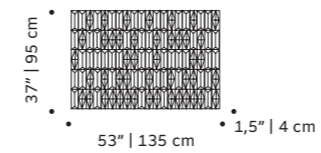

tube fabric
structure stainless steel 304
dimensions left Ø 40 cm
h 47 cm
right Ø 26 cm
h 36 cm

//as pictured
left: nude, sage stainless steel 304 structure
right: lilac, earth stainless steel 304 structure

terra cota

tiles panel

handmade tiles and lacquered wood frame in ivory,
bronze or black

weight 100 lb | 46 kg

dimensions w 59" | 150 cm
d 1,5" | 4 cm
h 39" | 100 cm

//as pictured
terracotta milano velasca, sempione and missori
tiles in terracotta, bronze wood frame

terra dawn

tiles panel

handmade tiles and lacquered wood frame in ivory,
bronze or black

weight 100 lb | 46 kg

dimensions w 59" | 150 cm
d 1,5" | 4 cm
h 39" | 100 cm

//as pictured
terracota milano velasca and sempione in
wilight, roriz , bronze wood frame

mimi

armchair

structure fabric or leather

base solid wood

dimensions w 25,6" | 65 cm
 d 25,6" | 65 cm
 h 28" | 72 cm
 seat height 16" | 40 cm

//as pictured
 hackney papaya structure,
 056-0 beech solid wood base