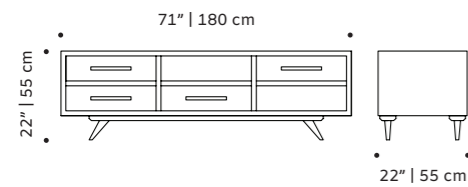

// consoles

space

tv bench

structure/drawers plywood veneer, laquered MDF or decapé

weight 165 lb | 75 kg

dimensions w 71" | 180 cm
d 22" | 55 cm
h 22" | 55 cm

//as pictured
top: natural walnut structure, natural oak drawers
bottom: natural oak structure, natural walnut drawers