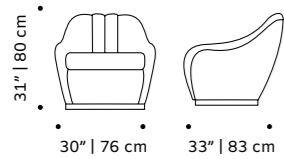

gia

armchair

- **top** fabric or leather
- **base** solid wood, polished/satin brass, copper or nickel
- **weight** 48 lb | 22 kg
- **dimensions** w 30" | 76 cm
  d 33" | 83 cm
  h 31" | 80 cm
  seat height 15" | 39 cm

//as pictured
marka 10, paris ebony piping, polished brass base