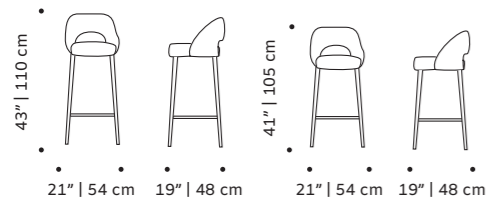

lola

bar chair

- **top** fabric or leather
- **feet** solid or lacquered wood
- **ring** polished/brushed brass, copper or nickel or lacquered metal
- **weight** 26 lb | 12 kg
- **dimensions** w 21" | 54 cm
  d 19" | 48 cm
  h counter 41" | 105 cm
  seat height counter 28" | 70 cm
  h bar 43" | 110 cm
  seat height bar 30" | 75 cm

//as pictured
latch 07 back, paris black seat, black lacquered wood feet, polished brass ring