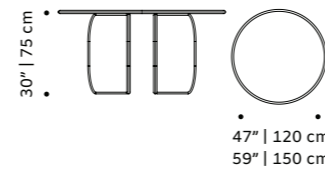

cactus

dinner table

top marble (merrazzo top only for 120cm), wood veneer or lacquered wood

base marble, wood veneer or lacquered wood

dimensions Ø 47" | 120 cm
59" | 150 cm
h 30" | 75 cm

//as pictured
top: sand yellow lacquered wood
bottom: travertine top, terrazzo red base