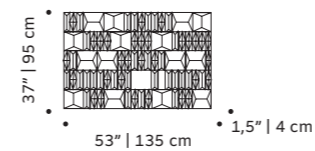

dimensions w 59" | 150 cm
d 1,5" | 4 cm
h 39" | 100 cm

//as pictured
terracotta milano velasca, sempione and missori
tiles in terracotta, bronze wood frame

terra dawn

tiles panel

handmade tiles and lacquered wood frame in ivory,
bronze or black

weight 100 lb | 46 kg

dimensions w 59" | 150 cm
d 1,5" | 4 cm
h 39" | 100 cm

//as pictured
terracota milano velasca and sempione in
wilight, roriz , bronze wood frame

tua

tiles panel

handmade tiles and lacquered wood frame in ivory,
bronze or black