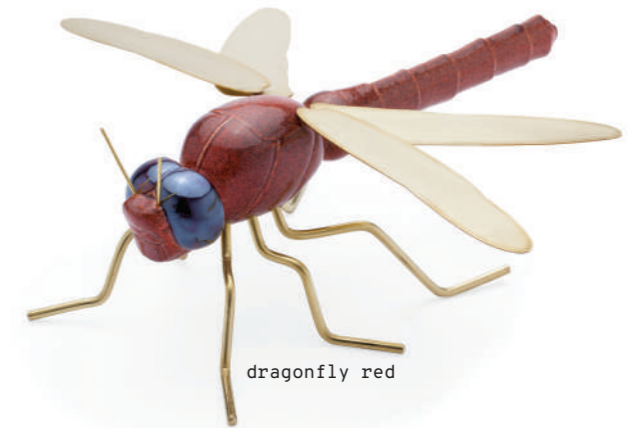

dragonfly red

// ceramics

fauna

color collection

handmade ceramic and brass

dimensions

ladybug	dragonfly	scorpion	grasshopper
w 10" | 21 cm	w 11" | 27 cm	w 11" | 26 cm	w 11" | 27 cm
d 7" | 19 cm	d 9" | 24 cm	d 6" | 16 cm	d 6" | 16 cm
h 2" | 5 cm	h 4" | 8 cm	h 3" | 7 cm	h 4" | 9 cm

fauna

color collection

handmade ceramic and brass

dimensions

ladybug	dragonfly	scorpion	grasshopper
w 10" | 21 cm	w 11" | 27 cm	w 11" | 26 cm	w 11" | 27 cm
d 7" | 19 cm	d 9" | 24 cm	d 6" | 16 cm	d 6" | 16 cm
h 2" | 5 cm	h 4" | 8 cm	h 3" | 7 cm	h 4" | 9 cm