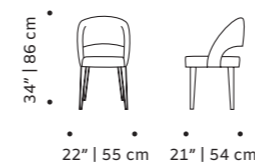

h 34" | 87 cm

seat height 19" | 48 cm

// chairs

//as pictured
 top: black lacquered wood structure, smooth 87
 seat
 bottom: natural oak structure

ava

chair

- top** fabric or leather
- feet** solid or lacquered wood
- fittings** polished/satin brass, copper or nickel
- weight** 22 lb | 10 kg
- dimensions** w 22" | 55 cm
d 21" | 54 cm
h 34" | 86 cm
seat height 18" | 46 cm