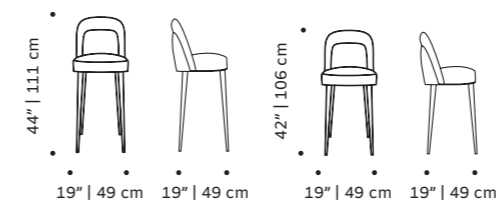

frida

bar chair

- **top** fabric or leather
- **feet** solid or lacquered wood
- **fittings** polished/satin brass, copper or nickel
- **weight** 22 lb | 10 kg
- **dimensions**
  - w 19" | 49 cm
  - d 19" | 49 cm
  - h counter 42" | 106 cm
  - seat height counter 29" | 75 cm
  - h bar 44" | 111 cm
  - seat height bar 31" | 80 cm

//as pictured
smooth 67 top, polverde seta leather back and seat, smooth 85 piping, beech 056-0 solid wood feet, polished brass fittings

// bar chairs