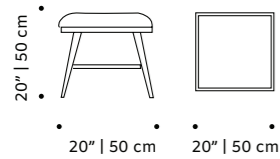

nano

stool

- **top** fabric or leather
- **feet** solid or lacquered wood
- **weight** 17 lb | 8 kg
- **dimensions** w 20" | 50 cm
  d 20" | 50 cm
  h 20" | 50 cm

//as pictured
top: gazelle leather, beech 056-1 solid wood
feet
bottom: white lamb leather, beech 056-1 solid wood feet