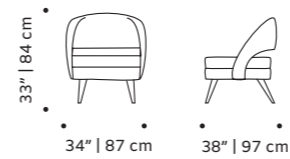

ava

armchair

- **top** fabric or leather
- **feet** solid or lacquered wood
- **fittings** polished/satin brass, copper or nickel
- **weight** 48 lb | 22 kg
- **dimensions** w 34" | 87 cm
  d 38" | 97 cm
  h 33" | 84 cm
  seat height 15" | 39 cm