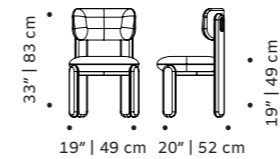

mimi

armchair

structure fabric or leather

base solid wood

dimensions w 25,6" | 65 cm
 d 25,6" | 65 cm
 h 28" | 72 cm
 seat height 16" | 40 cm

//as pictured
 hackney papaya structure,
 056-0 beech solid wood base

//as pictured
laser sage seat, vienna 21 back and feet, beech 056-0 structure and applications

// armchair and bar chair

mimi

chair

structure fabric or leather

base solid wood

dimensions w 20" | 50cm
 d 20" | 50 cm
 h 30" | 75 cm
 seat height 18" | 46 cm

//as pictured
 gipsy ocre structure,
 056-0 beech solid wood base

// chair

choux

chair

top fabric or leather

structure beech solid wood

applications beech solid wood

dimensions w 22" | 55 cm

d 21" | 53 cm

h 34" | 86 cm

seat height 19" | 48 cm

// chair

//as pictured
 top: laser khaki seat, vienna 21 back and feet,
 beech 056-0 structure and applications
 bottom: stripes peach back and seat, ecool sweet
 paprika feet, beech 056-0 structure and applications