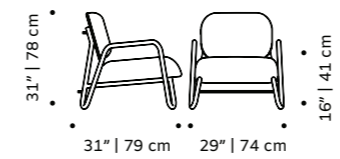

seat height 14" | 36 cm

// armchair

//as pictured
bouclé latte structure,
056-0 beech solid wood feet

miami

armchair

top fabric or leather

feet lacquered metal

applications polished/satin brass, copper or nickel

weight 44 lb | 20 kg

dimensions w 29" | 74 cm

d 31" | 79 cm

h 31" | 78 cm

seat height 16" | 41 cm

// armchair

//as pictured
gilman shingle, lilacolor lacquered metal feet,
polished brass applications

blop