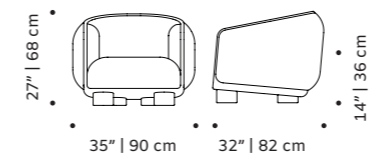

charlie

armchair

structure fabric or leather

feet solid wood

dimensions w 35" | 90 cm

d 32" | 82 cm

h 27" | 68 cm

seat height 14" | 36 cm