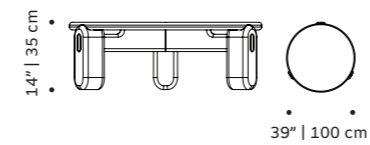

// center table

//as pictured
top: travertine top, jade lacquered wood feet,
natural oak applications
bottom: travertine top, powder lacquered wood
feet, natural oak applications