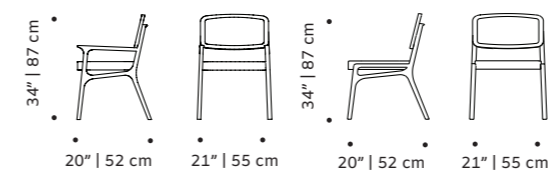

without arms

//as pictured
top: bouclé snow seat, beech 056-0 structure
bottom: bouclé terracota seat, beech 056-0 structure

// chairs