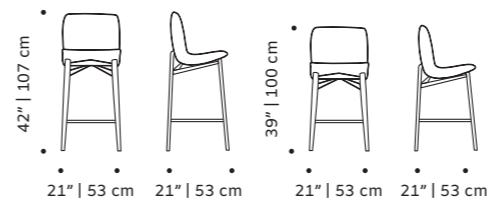

chiado

bar chair

- **top** fabric or leather
- **feet** lacquered metal
- **weight** 20 lb | 9 kg
- **dimensions** w 21" | 53 cm
  d 21" | 53 cm
  h counter 39" | 100cm
  seat height counter 29" | 73 cm
  h bar 42" | 107 cm
  seat height bar 31" | 80 cm

//as pictured
smooth easy clean 09, black lacquered metal feet