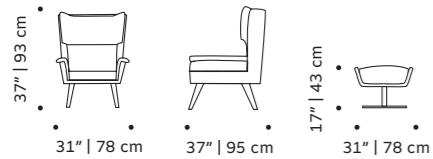

//as pictured
top: seta coio leather interior, wire 04 exterior, plated brass swivel base
bottom: seta coio leather interior, latch 07 exterior, beech 056-2 solid wood feet