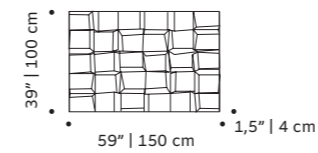

weight 100 lb | 46 kg

dimensions w 59" | 150 cm
d 1,5" | 4 cm
h 39" | 100 cm

//as pictured
terracota milano velasca and sempione in
wilight, roriz , bronze wood frame

tua

tiles panel

handmade tiles and lacquered wood frame in ivory,
bronze or black

colors for the tiles available colors in pages 197-198

weight 100 lb | 46 kg

dimensions w 59" | 150 cm
d 1,5" | 4 cm
h 39" | 100 cm

//as pictured
top: tua and tua stripes tiles in white gloss,
black wood frame
bottom: tua and tua stripes tiles in rose matte,
black wood frame

douro

tiles panel

handmade tiles and lacquered wood frame in ivory, bronze or black

colors available colors in pages 197-198

weight 133 lb | 60 kg

dimensions w 59" | 150 cm
d 1,5" | 4 cm
h 39" | 100 cm

// tiles panels