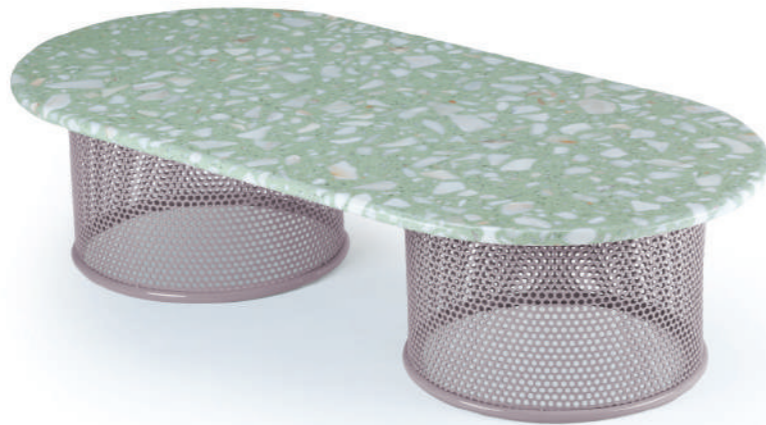

// outdoor collection

riviera

dinner tables

top marble
structure stainless steel 304
dimensions Ø 120 cm
 h 75 cm

//as pictured
 top: terrazzo red/black marble top, nude stainless steel 304 base
 bottom: terrazzo red/black marble top, copper color stainless steel 304 base

riviera

side table

top marble
structure stainless steel 304
dimensions Ø 60 cm
 h 40 cm

//as pictured
 top: travertine marble top, nude stainless steel 304 base
 bottom: travertine marble top, earth stainless steel 304 base

// outdoor collection

riviera

center tables

top marble
structure stainless steel 304
dimensions w 120 cm
 d 60 cm
 h 30 cm

//as pictured
 top: terrazzo sage marble top, sage stainless steel 304 base
 bottom: terrazzo sage marble top, lilac stainless steel 304 base