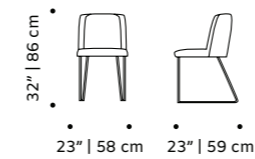

weight 29 lb | 13 kg

dimensions w 23" | 58 cm

d 23" | 59 cm

h 32" | 86 cm

seat height 19" | 48 cm

//as pictured
bouclé snow, ivory lacquered metal feet

// chairs

grace