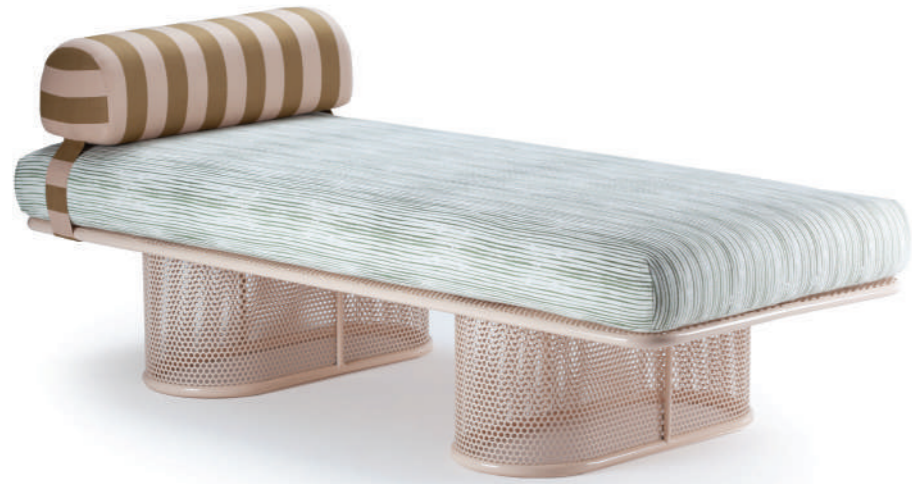

riviera

bench

top fabric
structure stainless steel 304
dimensions w 160/180/190 cm
d 70 cm
h 56 cm

//as pictured
stello green and belmondo 005 cushion, nude
stainless steel 304 structure

riviera

daybed

top fabric
structure stainless steel 304
dimensions w 190 cm
d 79 cm
h 69 cm

//as pictured
raja esmeche blanco/verde oscuro,
sage stainless steel 304 structure

// outdoor