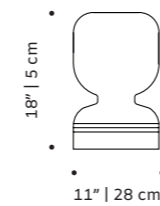

dimensions w 22" | 55 cm

d 16" | 41 cm

h 20" | 51 cm

//as pictured
top: ivory lacquered mdf structure,
natural oak feet and handles
bottom: nude lacquered mdf structure,
natural oak feet and handles

// bedside tables

folk

stool

structure lacquered MDF

use indoor

weight 39 lb | 18 kg

dimensions ø 11" | 28 cm
h 18" | 45 cm

//as pictured
 1st: peach lacquered MDF
 2nd: nude lacquered MDF
 3rd: sage lacquered MDF
 4th: black lacquered MDF
 bottom: sage lacquered MDF