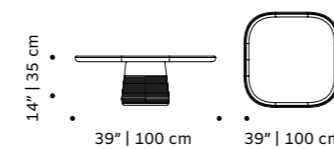

poppy

center table

top marble estremoz or travertino,
wood lacquered matte

base marble estremoz ribbed (for marble top),
marble travertino ribbed, marble estremoz plain
(lacquered wood matte top)

weight 331 lb | 150 kg

dimensions w 39" | 100 cm
d 39" | 100 cm
h 14" | 35 cm

// center table

//as pictured
top: nude lacquered matte top, estremoz base
bottom: jade lacquered mate top, estremoz base

helene

center table

top estremoza rosa, estremoza, nero marquina