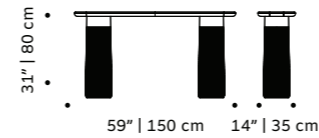

malcolm

sideboard

top marble
structure plywood veneer
handles polished/satin brass or nickel
feet plated brass or inox
weight 342 lb | 155 kg
dimensions w 77" | 195 cm
 d 22" | 55 cm
 h 31" | 79 cm

//as pictured
top: estremoza marble top, natural walnut structure, polished brass handles, plated brass feet
bottom: estremoza marble top, natural walnut structure, polished inox handles and feet

// sideboards

jazz

sideboard

structure plywood veneer

doors lacquered MDF

applications polished/satin brass, copper or nickel or oxidized brass

weight 158 lb | 72 kg

dimensions w 77" | 195 cm

cactus

console

- top** marble, wood veneer or lacquered wood
- base** marble, wood veneer or lacquered wood
- dimensions** w 59" | 150 cm
d 14" | 35 cm
h 31" | 80 cm

//as pictured
travertine

poppy

console

- top** marble extremoz or travertino, wood lacquered matte
- base** marble extremoz ribbed (for marble top), marble travertino ribbed, marble extremoz plain (lacquered wood matte top)
- weight** 461 lb | 209 kg
- dimensions** w 59" | 150 cm
d 14" | 35 cm
h 31" | 80 cm

feet estremoz white matte

weight 461 lb | 209 kg

dimensions

w 59" | 150 cm

d 14" | 35 cm

h 31" | 80 cm

//as pictured

top: estremoz rose