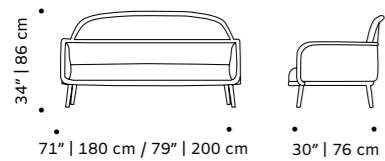

// settees

//as pictured
 dakota 87, smooth easy clean alluminium piping,
 056-0 solid wood feet

luc

settee

structure solid or lacquered wood
back and seat fabric or leather
weight 77 lb | 35 kg / 99 lb 45 kg
dimensions w 71" | 180 cm / w 79" | 200 cm
 d 30" | 76 cm
 h 34" | 86 cm
 seat height 17" | 43 cm