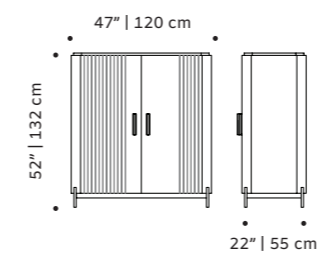

d 18" | 45 cm

h 51" | 131 cm

//as pictured

top: natural walnut structure, nude lacquered MDF doors, oxidized brass applications

bottom: black lacquered MDF structure, ivory lacquered MDF door, oxidized brass applications

malcolm

bar cabinet

- top** marble
- structure** plywood veneer
- handles** polished/satin brass or nickel
- feet** plated brass or inox
- weight** 397 lb | 180 kg
- dimensions** w 47" | 120 cm
d 22" | 55 cm
h 52" | 132 cm