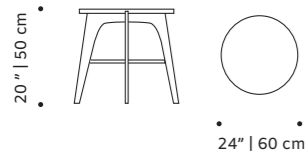

//as pictured
top: estremoza marble top, polished copper base
bottom: natural oak top, dream lacquered metal base

// side tables

caldas round

side table

- top** handmade tiles available in pattern, stripes plain, gaudí, circles, stripes, with ou without glass
- structure** wood for indoor or lacquered metal for outdoor
- feet** lacquered metal
- use** outdoor and indoor
- weight** 37 lb | 17 kg
- dimensions** 1 Ø 25" | 65 cm
h 22" | 55 cm
2 Ø 25" | 65 cm
h 21" | 53 cm

// side tables

flex

side table

- top** marble, plywood veneer, lacquered MDF or decape
- feet** solid wood
- fittings** polished/satin brass or lacquered metal
- use** indoor
- weight** 26 lb | 13 kg
- dimensions** ø 24" | 60 cm
h 20" | 50 cm