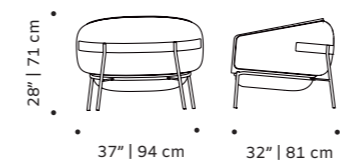

armchair

top fabric or leather

feet lacquered metal

weight 46 lb | 21 kg

dimensions w 37" | 94 cm

d 32" | 81 cm

h 28" | 71 cm

seat height 18" | 45 cm