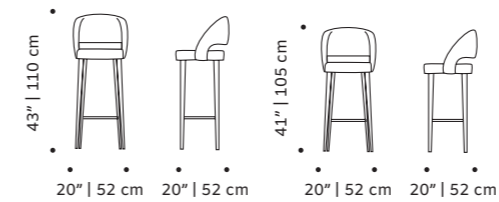

ava

bar chair

- **top** fabric or leather
- **feet** solid or lacquered wood
- **fittings** polished/satin brass, copper or nickel
- **weight** 22 lb | 10 kg
- **dimensions**
  - w 20" | 52 cm
  - d 20" | 52 cm
  - h counter 41" | 105 cm
  - seat height counter 30" | 75 cm
  - h bar 43" | 110 cm
  - seat height bar 31" | 80 cm