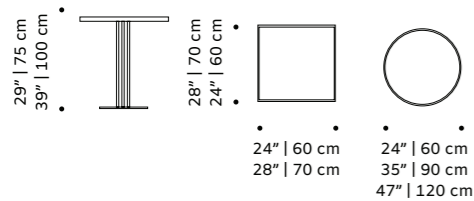

praga marble

dinner table

top printed glass, marble and lacquered wood
base lacquered metal
use outdoor and indoor

dimensions

- 1 w 28" | 70 cm / w 24" | 60 cm
 d 28" | 70 cm / d 24" | 60 cm
 h 29" | 75 cm / h 39" | 100 cm
- 2 Ø 24" | 60 cm / Ø 35" | 90 cm / Ø 47" | 120 cm
 h 29" | 75 cm / h 39" | 100 cm