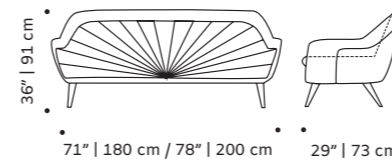

//as pictured
marka 10, paris champagne piping, polished brass
base

// couches

Residential project, St. Petersburg

frida

settee

- top** fabric or leather
- feet** solid wood or lacquered wood
- fittings** polished/satin brass, copper or nickel
- weight** 132 lb | 60 kg / 141 lb | 64 kg
- dimensions** w 71" | 180 cm / w 78" | 200 cm
 d 29" | 73 cm
 h 36" | 91 cm
 seat height 17" | 43 cm