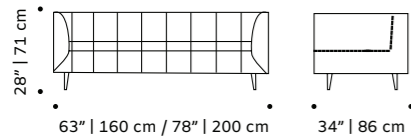

dust

couch

- **top** fabric or leather
- **feet** solid wood or lacquered wood
- **fittings** polished/satin brass, copper or nickel
- **weight** 110 lb | 50 kg / 132 lb | 60 kg
- **dimensions** w 63" | 160 cm / w 78" | 200 cm
  d 34" | 86 cm
  h 28" | 71 cm
  seat height 15" | 39 cm

//as pictured
paris salmon, smooth easy clean shell
piping, beech 056-0 solid wood feet