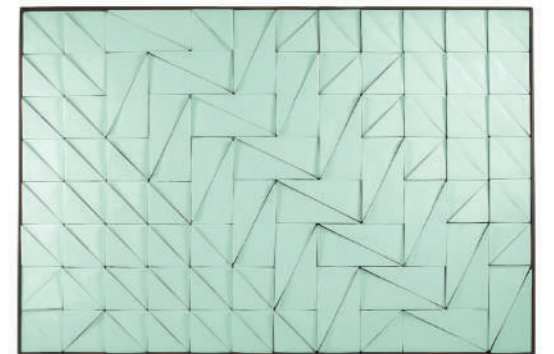

//as pictured
top: tejo tiles in yellow sun, black wood frame
bottom: tejo tiles in mint, black wood frame

// tiles panels