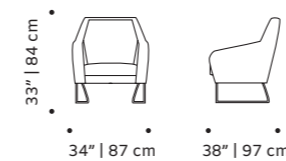

weight 33 lb | 15 kg

dimensions w 34" | 87 cm

d 38" | 97 cm

h 33" | 84 cm

seat height 17" | 43 cm

// armchairs

//as pictured
 top: barcelona prussian, polished brass feet
 bottom: barcelona prussian, white lacquered metal feet