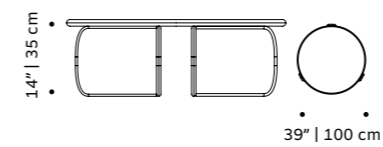

// center table

//as pictured
top: terrazzo red
bottom: travertine