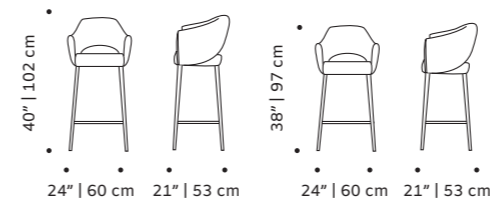

grace

bar chair

- **top** fabric or leather
- **feet** solid or lacquered wood
- **ring** polished/satin brass, copper or nickel or lacquered metal
- **weight** 22 lb | 10 kg
- **dimensions**
  - w 24" | 60 cm
  - d 21" | 53 cm
  - h counter 38" | 97 cm
  - seat height counter 28" | 70 cm
  - h bar 40" | 102 cm
  - seat height bar 29" | 75 cm