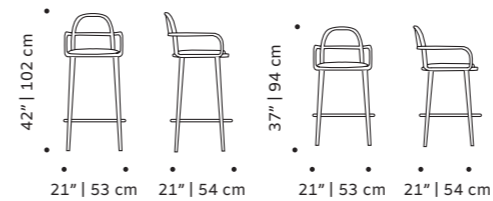

luc

bar chair

- **structure** solid or lacquered wood
- **seat (optional)** fabric or leather
- **ring** lacquered metal or polished/satin brass, copper or nickel
- **weight** 23 lb | 10 kg
- **dimensions**
  - w 21" | 53 cm
  - d 21" | 54 cm
  - h counter 37" | 94 cm
  - seat height counter 28" | 70 cm
  - h bar 42" | 102 cm
  - seat height bar 31" | 78 cm

//as pictured
top: beech 056-2 solid wood structure, polished brass ring
bottom: black lacquered wood structure, smooth 87 seat, polished brass ring