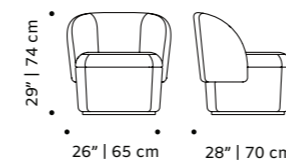

dimensions w 26" | 65 cm

d 28" | 70 cm

h 29" | 74 cm

seat height 17" | 44 cm

// armchair

//as pictured
bouclé snow, 056-3 solid wood base

grace

armchair