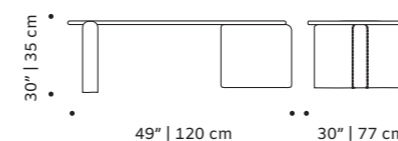

use indoor and outdoor

weight 253 lb | 115 kg

dimensions w 49" | 120 cm
d 30" | 77 cm
h 30" | 35 cm

//as pictured
estremo matte marble top, nero marquina marble right base, estremo rosa matte marble left base