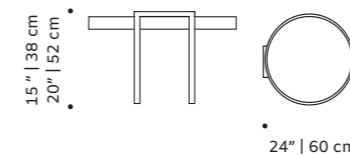

norman

side table

structure printed glass

base plated brass, copper or nickel or lacquered metal

use indoor

weight 24 lb | 11 kg

dimensions ø 24" | 60 cm
h 15" | 38 cm / h 20" | 52 cm

//as pictured