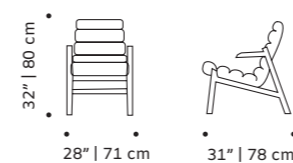

easy

armchair

top fabric or leather

feet solid wood

optional ottoman

weight 44 lb | 20 kg

dimensions w 28" | 71 cm

d 31" | 78 cm

h 32" | 80 cm

seat height 17" | 43 cm