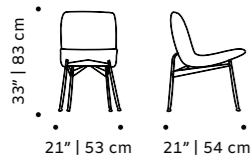

chiado

chair

- **top** fabric or leather
- **feet** lacquered metal
- **weight** 20 lb | 9 kg
- **dimensions** w 21" | 53 cm
  d 21" | 54 cm
  h 33" | 83 cm
  seat height 19" | 48 cm

//as pictured
delfos 25 black, black
lacquered metal feet