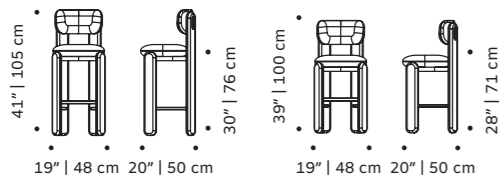

choux

bar chair

top fabric or leather

structure beech solid wood

applications beech solid wood

dimensions w 19" | 48 cm
d 20" | 50 cm
h counter 39" | 100 cm
seat height counter 28" | 71 cm
h bar 41" | 105 cm
seat height bar 30" | 76 cm

//as pictured
laser sage seat, vienna 21 back and feet,
beech 056-0 structure and applications

// armchair and bar chair