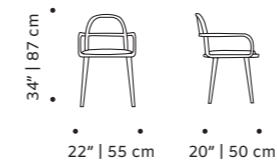

luc

chair

structure solid or lacquered wood

seat (optional) fabric or leather

weight 11 lb | 5 kg

dimensions w 22" | 55 cm

d 20" | 50 cm

h 34" | 87 cm

seat height 19" | 48 cm