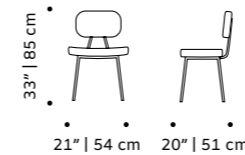

state

chair

top fabric or leather

feet polished/satin brass, copper or nickel or lacquered metal

weight 17 lb | 8 kg

dimensions w 21" | 54 cm

d 20" | 51 cm

h 33" | 85 cm

seat height 20" | 50 cm