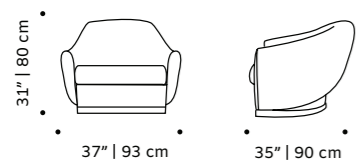

top fabric or leather

base polished/satin brass, copper or nickel

weight 70 lb | 32 kg

dimensions w 37" | 93 cm

d 35" | 90 cm

h 31" | 80 cm

seat height 15" | 39 cm

//as pictured
alston flamingo, paris champagne piping,
polished brass base