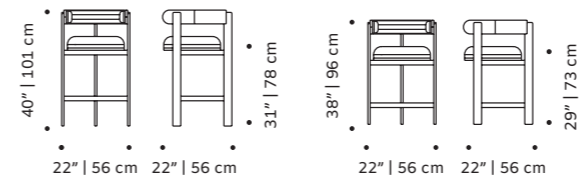

weight 24 lb | 11 kg
dimensions w 22" | 56 cm
 d 22" | 56 cm
 h counter 38" | 96 cm
 seat height counter 29" | 73 cm
 h bar 40" | 101 cm
 seat height bar 31" | 78 cm

//as pictured
 beech 056-0 solid wood structure,
 bouclé latte back and seat