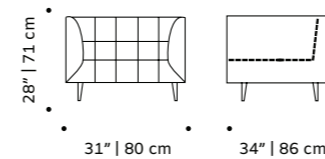

dust

armchair

top fabric or leather

feet solid or lacquered wood

fittings polished/satin brass, copper or nickel

weight 55 lb | 25 kg

dimensions w 31" | 80 cm

d 34" | 86 cm

h 28" | 73 cm

seat height 16" | 41 cm