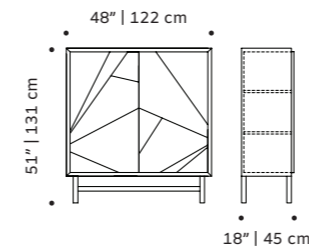

jazz

bar cabinet

structure plywood veneer or lacquered MDF

doors lacquered MDF or decapé

applications polished/satin brass, copper or nickel or oxidized brass

weight 187 lb | 85 kg

dimensions w 48" | 122 cm

d 18" | 45 cm

h 51" | 131 cm

//as pictured

top: natural walnut structure, nude lacquered MDF doors, oxidized brass applications

bottom: black lacquered MDF structure, ivory lacquered MDF door, oxidized brass applications