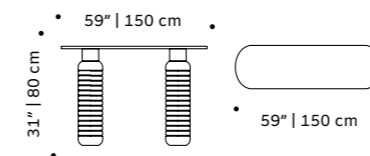

feet estremoz white matte

weight 461 lb | 209 kg

dimensions

w 59" | 150 cm

d 14" | 35 cm

h 31" | 80 cm

//as pictured

top: estremoz rose