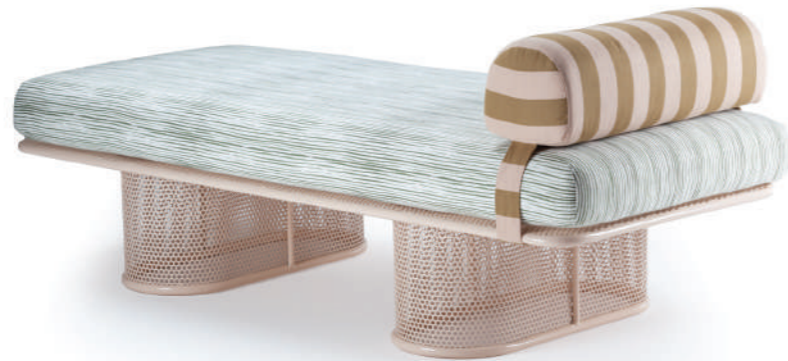

seat height 49 cm

riviera

armchair

top fabric
structure stainless steel 304
dimensions w 69 cm
 d 87 cm
 h 71 cm
 seat height 39 cm

//as pictured
 go with the flow, salmon stainless steel 304
 structure

riviera

chair

top fabric
structure stainless steel 304
dimensions w 46 cm
 d 52 cm
 h counter 91 cm
 seat height counter 71 cm
 h bar 96 cm
 seat height bar 76 cm

//as pictured
 raja esmeche naranja/blanco, earth stainless
 steel 304 structure

riviera

bench

top fabric
structure stainless steel 304
dimensions w 160/180/190 cm
 d 70 cm
 h 56 cm

//as pictured
 stello green and belmondo 005 cushion, nude
 stainless steel 304 structure

riviera

daybed