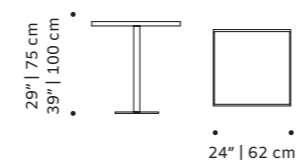

flex

dinner table

- top** marble, plywood veneer or lacquered MDF
- feet** solid wood
- fittings** polished/satin brass or lacquered metal
- use** indoor
- weight** 140 lb | 60 kg
- dimensions** ø 39" | 100 cm
h 30" | 75 cm

caldas

dinner table

- top** handmade tiles available in pattern, stripes plain, gaudí, circles, stripes, with ou without glass
- structure** wood for indoor or lacquered metal for outdoor
- base** lacquered metal
- use** outdoor and indoor
- weight** 55 lb | 25 kg
- dimensions** w 24" | 62 cm
d 24" | 62 cm
h 29" | 75 cm / h 39" | 100 cm