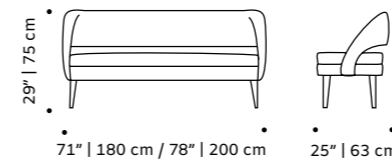

ava

settee

top fabric or leather

feet solid wood or lacquered wood

fittings polished/satin brass, copper or nickel

weight 112 lb | 51 kg / 123 lb | 56 kg

dimensions w 71" | 180 cm / w 78" | 200 cm

d 25" | 63 cm

h 29" | 75 cm

seat height 16" | 41 cm