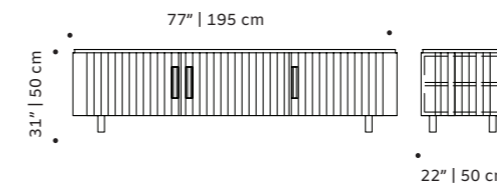

malcom

tv bench

top marble

structure plywood veneer

handles polished/satin brass or nickel

feet plated brass or inox

weight 198 lb | 90 kg

dimensions w 77" | 195 cm
d 22" | 50 cm
h 31" | 50 cm