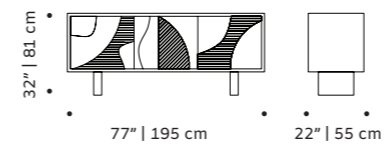

weight 100 lb | 46 kg

dimensions w 59" | 150 cm
d 1,5" | 4 cm
h 39" | 100 cm

//as pictured
terracota milano velasca and sempione in
wilight, roriz , bronze wood frame

tua

tiles panel

handmade tiles and lacquered wood frame in ivory,
bronze or black

douro

tiles panel

handmade tiles and lacquered wood frame in ivory, bronze or black

colors available colors in pages 197-198

weight 133 lb | 60 kg

dimensions w 59" | 150 cm
d 1,5" | 4 cm
h 39" | 100 cm

// tiles panels

weight 124 lb | 54 kg

dimensions w 59" | 150 cm
d 1,5" | 4 cm
h 39" | 100 cm

//as pictured
top: tejo tiles in yellow sun, black wood frame
bottom: tejo tiles in mint, black wood frame

// tiles panels

furniture

olga

sideboard

structure lacquered mdf
feet solid wood
handles plywood veneer
weight 158 lb | 72 kg
dimensions w 77" | 195 cm
 d 22" | 55 cm
 h 32" | 81 cm

// sideboards

//as pictured
 top: nude lacquered mdf structure, natural oak feet and handles
 bottom: jade lacquered mdf structure, natural oak feet and handles