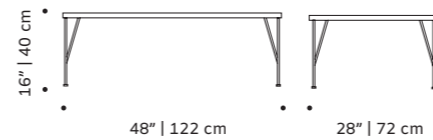

caldas

center table

- **top** handmade tiles available in pattern, stripes plain, gaudí, circles, stripes, with ou without glass
- **structure** wood for indoor or lacquered metal for outdoor
- **feet** lacquered metal
- **use** outdoor and indoor
- **weight** 59 lb | 32 kg
- **dimensions** w 48" | 122 cm
  d 28" | 72 cm
  h 16" | 40 cm