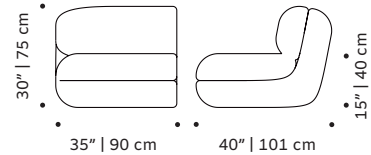

OBSERVATIONS

Bespoke sizes are available under consult.
Product sizes may vary up to 2 cm.

Number of parcels: 1 per box

Packaging dimensions with pallet:

Mood rectangular pouf: 95x50x45 cm	Mood square pouf: 95x95x45cm	Mood lounge armchair: 75x95x80 cm
Mood armchair: 95x106x80 cm	Mood armchair with arms: 106x106x80 cm	Mood individual end right: 95x106x80 cm
Mood individual end left: 95x106x80 cm	Mood individual left arm: 100x106x80 cm	Mood individual right arm: 100x106x80 cm
Mood individual middle: 95x106x80 cm	Mood corner 90°: 108x106x80 cm	Mood corner 45°: 125x106x80 cm
Mood chaise longue: 95x186x80 cm	Mood sofa 2 seat: 205x106x80 cm	Mood sofa 3 seat: 245x106x80 cm

DIMENSIONS

MOOD
rectangular pouf

MOOD
square pouf

MOOD
lounge armchair

MOOD
armchair

MOOD
armchair with arms

MOOD
individual end right

MOOD
individual end left