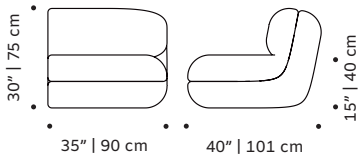

OBSERVATIONS

Bespoke sizes are available under consult.
Product sizes may vary up to 2 cm.

Number of parcels: 1 per box

Packaging dimensions with pallet:

Mood rectangular pouf: 95x50x45 cm	Mood square pouf: 95x95x45cm	Mood lounge armchair: 75x95x80 cm
Mood armchair: 95x106x80 cm	Mood armchair with arms: 106x106x80 cm	Mood individual end right: 95x106x80 cm
Mood individual end left: 95x106x80 cm	Mood individual left arm: 100x106x80 cm	Mood individual right arm: 100x106x80 cm
Mood individual middle: 95x106x80 cm	Mood corner 90°: 108x106x80 cm	Mood corner 45°: 125x106x80 cm
Mood chaise longue: 95x186x80 cm	Mood sofa 2 seat: 205x106x80 cm	Mood sofa 3 seat: 245x106x80 cm

DIMENSIONS

MOOD
rectangular pouf

MOOD
square pouf

MOOD
lounge armchair

MOOD
armchair

MOOD
armchair with arms

MOOD
individual end right

MOOD
individual end left