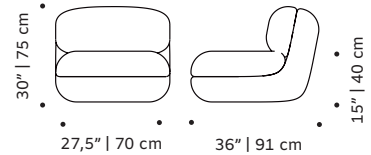

OBSERVATIONS

Bespoke sizes are available under consult.
Product sizes may vary up to 2 cm.

Number of parcels: 1 per box

Packaging dimensions with pallet:

Mood rectangular pouf: 95x50x45 cm	Mood square pouf: 95x95x45cm	Mood lounge armchair: 75x95x80 cm
Mood armchair: 95x106x80 cm	Mood armchair with arms: 106x106x80 cm	Mood individual end right: 95x106x80 cm
Mood individual end left: 95x106x80 cm	Mood individual left arm: 100x106x80 cm	Mood individual right arm: 100x106x80 cm
Mood individual middle: 95x106x80 cm	Mood corner 90°: 108x106x80 cm	Mood corner 45°: 125x106x80 cm
Mood chaise longue: 95x186x80 cm	Mood sofa 2 seat: 205x106x80 cm	Mood sofa 3 seat: 245x106x80 cm

DIMENSIONS

MOOD
rectangular pouf

MOOD
square pouf

MOOD
lounge armchair

MOOD
armchair

MOOD
armchair with arms

MOOD
individual end right

MOOD
individual end left

MOOD
individual left arm

MOOD
individual right arm

MOOD
individual middle

MOOD
corner 90°

MOOD
corner 45°

MOOD
chaise longue

MOOD
sofa 2 seat

MOOD
sofa 3 seat