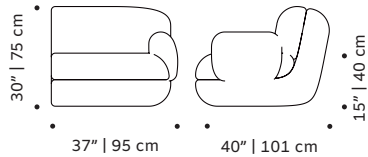

OBSERVATIONS

Bespoke sizes are available under consult.
Product sizes may vary up to 2 cm.

Number of parcels: 1 per box

Packaging dimensions with pallet:

Mood rectangular pouf: 95x50x45 cm	Mood square pouf: 95x95x45cm	Mood lounge armchair: 75x95x80 cm
Mood armchair: 95x106x80 cm	Mood armchair with arms: 106x106x80 cm	Mood individual end right: 95x106x80 cm
Mood individual end left: 95x106x80 cm	Mood individual left arm: 100x106x80 cm	Mood individual right arm: 100x106x80 cm
Mood individual middle: 95x106x80 cm	Mood corner 90°: 108x106x80 cm	Mood corner 45°: 125x106x80 cm
Mood chaise longue: 95x186x80 cm	Mood sofa 2 seat: 205x106x80 cm	Mood sofa 3 seat: 245x106x80 cm

DIMENSIONS

MOOD
rectangular pouf

MOOD
square pouf

MOOD
lounge armchair

MOOD
armchair

MOOD
armchair with arms

MOOD
individual end right

MOOD
individual end left

MOOD
individual left arm

MOOD
individual right arm

MOOD
individual middle

MOOD
corner 90°

MOOD
corner 45°

MOOD
chaise longue

MOOD
sofa 2 seat

MOOD
sofa 3 seat

COMPOSITIONS

w 281cm d 286cm h 75cm sh 40cm

w 281cm d 101cm h 75cm sh 40cm

w 376cm d 191cm h 75cm sh 40cm

w 270cm d 181cm h 75cm sh 40cm

FINISHINGS

Upholstery

FABRICS CAT 1