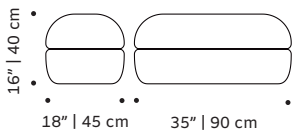

OBSERVATIONS

Bespoke sizes are available under consult.
Product sizes may vary up to 2 cm.

Number of parcels: 1 per box

Packaging dimensions with pallet:

Mood rectangular pouf: 95x50x45 cm	Mood square pouf: 95x95x45cm	Mood lounge armchair: 75x95x80 cm
Mood armchair: 95x106x80 cm	Mood armchair with arms: 106x106x80 cm	Mood individual end right: 95x106x80 cm
Mood individual end left: 95x106x80 cm	Mood individual left arm: 100x106x80 cm	Mood individual right arm: 100x106x80 cm
Mood individual middle: 95x106x80 cm	Mood corner 90°: 108x106x80 cm	Mood corner 45°: 125x106x80 cm
Mood chaise longue: 95x186x80 cm	Mood sofa 2 seat: 205x106x80 cm	Mood sofa 3 seat: 245x106x80 cm

DIMENSIONS

MOOD
rectangular pouf

MOOD
square pouf

MOOD
lounge armchair

MOOD
armchair

MOOD
armchair with arms

MOOD
individual end right

MOOD
individual end left