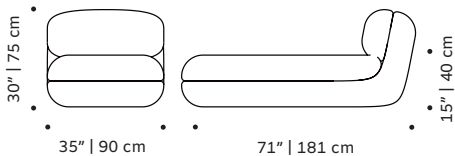

OBSERVATIONS

Bespoke sizes are available under consult.
Product sizes may vary up to 2 cm.

Number of parcels: 1 per box

Packaging dimensions with pallet:

Mood rectangular pouf: 95x50x45 cm	Mood square pouf: 95x95x45cm	Mood lounge armchair: 75x95x80 cm
Mood armchair: 95x106x80 cm	Mood armchair with arms: 106x106x80 cm	Mood individual end right: 95x106x80 cm
Mood individual end left: 95x106x80 cm	Mood individual left arm: 100x106x80 cm	Mood individual right arm: 100x106x80 cm
Mood individual middle: 95x106x80 cm	Mood corner 90°: 108x106x80 cm	Mood corner 45°: 125x106x80 cm
Mood chaise longue: 95x186x80 cm	Mood sofa 2 seat: 205x106x80 cm	Mood sofa 3 seat: 245x106x80 cm

DIMENSIONS

MOOD
rectangular pouf

MOOD
square pouf

MOOD
lounge armchair

MOOD
armchair

MOOD
armchair with arms

MOOD
individual end right

MOOD
individual end left

MOOD
individual left arm

MOOD
individual right arm

MOOD
individual middle

MOOD
corner 90°

MOOD
corner 45°

MOOD
chaise longue

MOOD
sofa 2 seat

MOOD
sofa 3 seat

COMPOSITIONS

w 281cm d 286cm h 75cm sh 40cm

w 281cm d 101cm h 75cm sh 40cm

w 376cm d 191cm h 75cm sh 40cm

w 270cm d 181cm h 75cm sh 40cm

FINISHINGS

Upholstery

FABRICS CAT 1