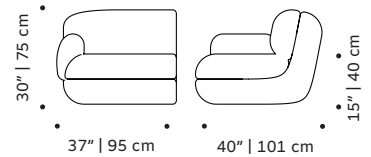

OBSERVATIONS

Bespoke sizes are available under consult.
Product sizes may vary up to 2 cm.

Number of parcels: 1 per box

Packaging dimensions with pallet:

Mood rectangular pouf: 95x50x45 cm	Mood square pouf: 95x95x45cm	Mood lounge armchair: 75x95x80 cm
Mood armchair: 95x106x80 cm	Mood armchair with arms: 106x106x80 cm	Mood individual end right: 95x106x80 cm
Mood individual end left: 95x106x80 cm	Mood individual left arm: 100x106x80 cm	Mood individual right arm: 100x106x80 cm
Mood individual middle: 95x106x80 cm	Mood corner 90°: 108x106x80 cm	Mood corner 45°: 125x106x80 cm
Mood chaise longue: 95x186x80 cm	Mood sofa 2 seat: 205x106x80 cm	Mood sofa 3 seat: 245x106x80 cm

DIMENSIONS

MOOD
rectangular pouf

MOOD
square pouf

MOOD
lounge armchair

MOOD
armchair

MOOD
armchair with arms

MOOD
individual end right

MOOD
individual end left

MOOD
individual left arm

MOOD
individual right arm

MOOD
individual middle

MOOD
corner 90°

MOOD
corner 45°

MOOD
chaise longue

MOOD
sofa 2 seat

MOOD
sofa 3 seat

COMPOSITIONS

w 281cm d 286cm h 75cm sh 40cm

w 281cm d 101cm h 75cm sh 40cm

w 376cm d 191cm h 75cm sh 40cm

w 270cm d 181cm h 75cm sh 40cm

FINISHINGS

Upholstery

FABRICS CAT 1