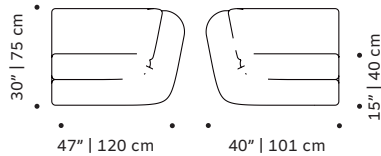

OBSERVATIONS

Bespoke sizes are available under consult.
Product sizes may vary up to 2 cm.

Number of parcels: 1 per box

Packaging dimensions with pallet:

Mood rectangular pouf: 95x50x45 cm	Mood square pouf: 95x95x45cm	Mood lounge armchair: 75x95x80 cm
Mood armchair: 95x106x80 cm	Mood armchair with arms: 106x106x80 cm	Mood individual end right: 95x106x80 cm
Mood individual end left: 95x106x80 cm	Mood individual left arm: 100x106x80 cm	Mood individual right arm: 100x106x80 cm
Mood individual middle: 95x106x80 cm	Mood corner 90°: 108x106x80 cm	Mood corner 45°: 125x106x80 cm
Mood chaise longue: 95x186x80 cm	Mood sofa 2 seat: 205x106x80 cm	Mood sofa 3 seat: 245x106x80 cm

DIMENSIONS

MOOD
rectangular pouf

MOOD
square pouf

MOOD
lounge armchair

MOOD
armchair

MOOD
armchair with arms

MOOD
individual end right

MOOD
individual end left

MOOD
individual left arm

MOOD
individual right arm

MOOD
individual middle

MOOD
corner 90°

MOOD
corner 45°

MOOD
chaise longue

MOOD
sofa 2 seat

MOOD
sofa 3 seat

COMPOSITIONS

w 281cm d 286cm h 75cm sh 40cm

w 281cm d 101cm h 75cm sh 40cm

w 376cm d 191cm h 75cm sh 40cm

w 270cm d 181cm h 75cm sh 40cm

FINISHINGS

Upholstery

FABRICS CAT 1