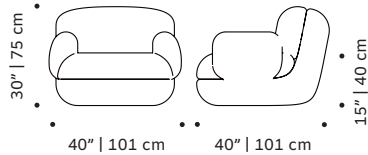

OBSERVATIONS

Bespoke sizes are available under consult.
Product sizes may vary up to 2 cm.

Number of parcels: 1 per box

Packaging dimensions with pallet:

Mood rectangular pouf: 95x50x45 cm	Mood square pouf: 95x95x45cm	Mood lounge armchair: 75x95x80 cm
Mood armchair: 95x106x80 cm	Mood armchair with arms: 106x106x80 cm	Mood individual end right: 95x106x80 cm
Mood individual end left: 95x106x80 cm	Mood individual left arm: 100x106x80 cm	Mood individual right arm: 100x106x80 cm
Mood individual middle: 95x106x80 cm	Mood corner 90°: 108x106x80 cm	Mood corner 45°: 125x106x80 cm
Mood chaise longue: 95x186x80 cm	Mood sofa 2 seat: 205x106x80 cm	Mood sofa 3 seat: 245x106x80 cm

DIMENSIONS

MOOD
rectangular pouf

MOOD
square pouf

MOOD
lounge armchair

MOOD
armchair

MOOD
armchair with arms

MOOD
individual end right

MOOD
individual end left

MOOD
individual left arm

MOOD
individual right arm

MOOD
individual middle

MOOD
corner 90°

MOOD
corner 45°

MOOD
chaise longue

MOOD
sofa 2 seat

MOOD
sofa 3 seat

COMPOSITIONS

w 281cm d 286cm h 75cm sh 40cm

w 281cm d 101cm h 75cm sh 40cm

w 376cm d 191cm h 75cm sh 40cm

w 270cm d 181cm h 75cm sh 40cm

FINISHINGS

Upholstery

FABRICS CAT 1