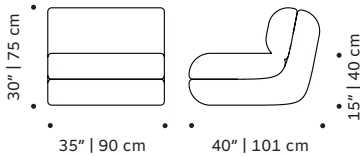

MOOD
individual middle