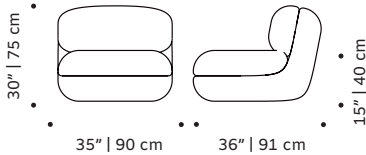

OBSERVATIONS

Bespoke sizes are available under consult.
Product sizes may vary up to 2 cm.

Number of parcels: 1 per box

Packaging dimensions with pallet:

Mood rectangular pouf: 95x50x45 cm	Mood square pouf: 95x95x45cm	Mood lounge armchair: 75x95x80 cm
Mood armchair: 95x106x80 cm	Mood armchair with arms: 106x106x80 cm	Mood individual end right: 95x106x80 cm
Mood individual end left: 95x106x80 cm	Mood individual left arm: 100x106x80 cm	Mood individual right arm: 100x106x80 cm
Mood individual middle: 95x106x80 cm	Mood corner 90°: 108x106x80 cm	Mood corner 45°: 125x106x80 cm
Mood chaise longue: 95x186x80 cm	Mood sofa 2 seat: 205x106x80 cm	Mood sofa 3 seat: 245x106x80 cm

DIMENSIONS

MOOD
rectangular pouf

MOOD
square pouf

MOOD
lounge armchair

MOOD
armchair

MOOD
armchair with arms

MOOD
individual end right

MOOD
individual end left

MOOD
individual left arm

MOOD
individual right arm

MOOD
individual middle

MOOD
corner 90°

MOOD
corner 45°

MOOD
chaise longue

MOOD
sofa 2 seat

MOOD
sofa 3 seat