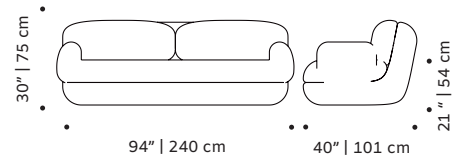

OBSERVATIONS

Bespoke sizes are available under consult.
Product sizes may vary up to 2 cm.

Number of parcels: 1 per box

Packaging dimensions with pallet:

Mood rectangular pouf: 95x50x45 cm	Mood square pouf: 95x95x45cm	Mood lounge armchair: 75x95x80 cm
Mood armchair: 95x106x80 cm	Mood armchair with arms: 106x106x80 cm	Mood individual end right: 95x106x80 cm
Mood individual end left: 95x106x80 cm	Mood individual left arm: 100x106x80 cm	Mood individual right arm: 100x106x80 cm
Mood individual middle: 95x106x80 cm	Mood corner 90°: 108x106x80 cm	Mood corner 45°: 125x106x80 cm
Mood chaise longue: 95x186x80 cm	Mood sofa 2 seat: 205x106x80 cm	Mood sofa 3 seat: 245x106x80 cm

DIMENSIONS

MOOD
rectangular pouf

MOOD
square pouf

MOOD
lounge armchair

MOOD
armchair

MOOD
armchair with arms

MOOD
individual end right

MOOD
individual end left

MOOD
individual left arm

MOOD
individual right arm

MOOD
individual middle

MOOD
corner 90°

MOOD
corner 45°

MOOD
chaise longue

MOOD
sofa 2 seat

MOOD
sofa 3 seat

COMPOSITIONS

w 281cm d 286cm h 75cm sh 40cm

w 281cm d 101cm h 75cm sh 40cm

w 376cm d 191cm h 75cm sh 40cm

w 270cm d 181cm h 75cm sh 40cm

FINISHINGS

Upholstery

FABRICS CAT 1