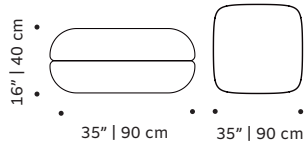

OBSERVATIONS

Bespoke sizes are available under consult.
Product sizes may vary up to 2 cm.

Number of parcels: 1 per box

Packaging dimensions with pallet:

Mood rectangular pouf: 95x50x45 cm	Mood square pouf: 95x95x45cm	Mood lounge armchair: 75x95x80 cm
Mood armchair: 95x106x80 cm	Mood armchair with arms: 106x106x80 cm	Mood individual end right: 95x106x80 cm
Mood individual end left: 95x106x80 cm	Mood individual left arm: 100x106x80 cm	Mood individual right arm: 100x106x80 cm
Mood individual middle: 95x106x80 cm	Mood corner 90°: 108x106x80 cm	Mood corner 45°: 125x106x80 cm
Mood chaise longue: 95x186x80 cm	Mood sofa 2 seat: 205x106x80 cm	Mood sofa 3 seat: 245x106x80 cm

DIMENSIONS

MOOD
rectangular pouf

MOOD
square pouf

MOOD
lounge armchair

MOOD
armchair

MOOD
armchair with arms

MOOD
individual end right

MOOD
individual end left