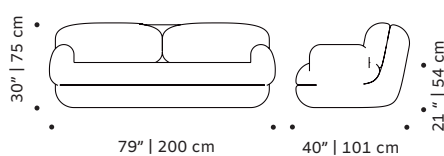

OBSERVATIONS

Bespoke sizes are available under consult.
Product sizes may vary up to 2 cm.

Number of parcels: 1 per box

Packaging dimensions with pallet:

Mood rectangular pouf: 95x50x45 cm	Mood square pouf: 95x95x45cm	Mood lounge armchair: 75x95x80 cm
Mood armchair: 95x106x80 cm	Mood armchair with arms: 106x106x80 cm	Mood individual end right: 95x106x80 cm
Mood individual end left: 95x106x80 cm	Mood individual left arm: 100x106x80 cm	Mood individual right arm: 100x106x80 cm
Mood individual middle: 95x106x80 cm	Mood corner 90°: 108x106x80 cm	Mood corner 45°: 125x106x80 cm
Mood chaise longue: 95x186x80 cm	Mood sofa 2 seat: 205x106x80 cm	Mood sofa 3 seat: 245x106x80 cm

DIMENSIONS

MOOD
rectangular pouf

MOOD
square pouf

MOOD
lounge armchair

MOOD
armchair

MOOD
armchair with arms

MOOD
individual end right

MOOD
individual end left

MOOD
individual left arm

MOOD
individual right arm

MOOD
individual middle

MOOD
corner 90°

MOOD
corner 45°

MOOD
chaise longue

MOOD
sofa 2 seat

MOOD
sofa 3 seat

COMPOSITIONS

w 281cm d 286cm h 75cm sh 40cm

w 281cm d 101cm h 75cm sh 40cm

w 376cm d 191cm h 75cm sh 40cm

w 270cm d 181cm h 75cm sh 40cm

FINISHINGS

Upholstery

FABRICS CAT 1