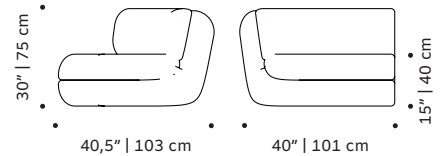

OBSERVATIONS

Bespoke sizes are available under consult.
Product sizes may vary up to 2 cm.

Number of parcels: 1 per box

Packaging dimensions with pallet:

Mood rectangular pouf: 95x50x45 cm	Mood square pouf: 95x95x45cm	Mood lounge armchair: 75x95x80 cm
Mood armchair: 95x106x80 cm	Mood armchair with arms: 106x106x80 cm	Mood individual end right: 95x106x80 cm
Mood individual end left: 95x106x80 cm	Mood individual left arm: 100x106x80 cm	Mood individual right arm: 100x106x80 cm
Mood individual middle: 95x106x80 cm	Mood corner 90°: 108x106x80 cm	Mood corner 45°: 125x106x80 cm
Mood chaise longue: 95x186x80 cm	Mood sofa 2 seat: 205x106x80 cm	Mood sofa 3 seat: 245x106x80 cm

DIMENSIONS

MOOD
rectangular pouf

MOOD
square pouf

MOOD
lounge armchair

MOOD
armchair

MOOD
armchair with arms

MOOD
individual end right

MOOD
individual end left

MOOD
individual left arm

MOOD
individual right arm

MOOD
individual middle

MOOD
corner 90°

MOOD
corner 45°

MOOD
chaise longue

MOOD
sofa 2 seat

MOOD
sofa 3 seat

COMPOSITIONS

w 281cm d 286cm h 75cm sh 40cm

w 281cm d 101cm h 75cm sh 40cm

w 376cm d 191cm h 75cm sh 40cm

w 270cm d 181cm h 75cm sh 40cm

FINISHINGS

Upholstery

FABRICS CAT 1