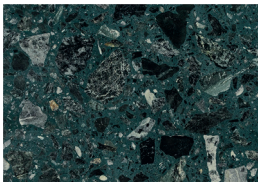

FINISHINGS

Top

MARBLE

Carrara

Estremoz

Estremoz Rosa

Green Guatemala

Nero Marquina

Terrazzo Beige

Terrazzo Green

Terrazzo Sage

Terrazzo Africa

Terrazzo black & white

Travertine

Terrazzo Red

FINISHINGS

Top

PLYWOOD VENEER

Natural Oak

Natural Walnut

Iron Wood

Charcoal Oak

Dark Walnut

Oak Wengué