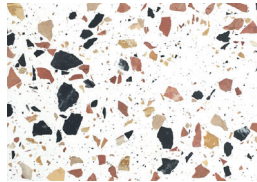

FINISHINGS

Top

MARBLE

Carrara

Estremoz

Estremoz Rosa

Green Guatemala

Nero Marquina

Terrazzo Beige

Terrazzo Green

Terrazzo Sage

Terrazzo Africa

Terrazzo black & white

Travertine

Terrazzo Red

FINISHINGS

Top

PLYWOOD VENEER

Natural Oak

Natural Walnut

Iron Wood

Charcoal Oak

Dark Walnut

Oak Wengué