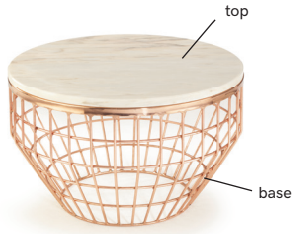

NEW AIR

by Mambo unlimited ideas

mambo—
unlimited
ideas

NEW AIR
side table

TECHNICAL CHARACTERISTICS

Top: constructed in natural marble stone, plywood veneer or MDF

Base: plated or lacquered metal

Handmade in Lisbon, Portugal

AS PICTURED

Estremoz marble top, polished copper base

PRODUCT OPTIONS

Top: marble - estremoza white, estremoza pink, carrara, verde guatemala, nero marquina, plywood veneer or lacquered mdf

Base: plated brass, copper or nickel or lacquered metal

One of the key characteristics of natural travertine is the holes and pits gracing the surface and inside of the stone. These random holes present in natural travertine are considered normal characteristics of this stone and therefore not defects.