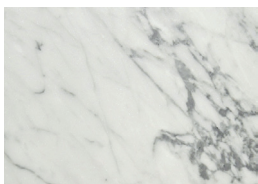

FINISHINGS

Top

MARBLE

Carrara