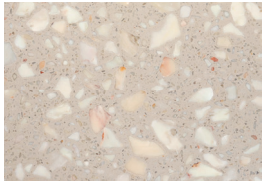

FINISHINGS

Big base

MARBLE

Terrazzo Beige