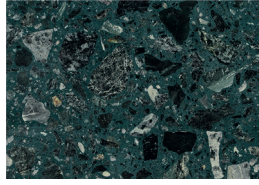

Terrazzo Green