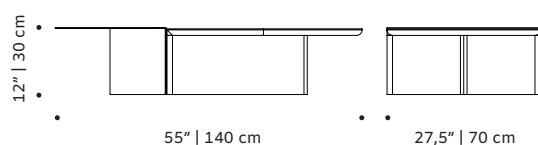

SUSTAINABILITY

All our packaging is ecofriendly. We prioritize paper materials and all the plastic we use is 100% recyclable or recycled. All the parts can be separated stored for recycling.

DUPLEX
center table