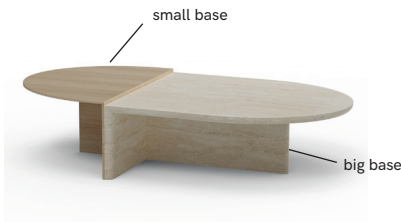

# DUPLEX

by Mambo unlimited ideas

mambo—  
unlimited  
ideas

DUPLEX  
center table

DUPLEX  
side table

## TECHNICAL CHARACTERISTICS

**Small base:** plywood veneer, lacquered metal or lacquered MDF

**Big base:** constructed in natural marble stone or terrazzo

Handmade in Lisbon, Portugal