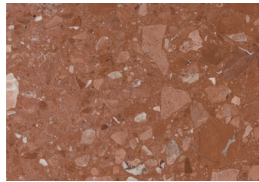

## PRODUCT OPTIONS

**Top:** natural oak or natural walnut, available in all lacquered metal and lacquered wood colors

**Base:** marble travertine, terrazzo: white, green, sage, red, africa and black and white

### MARBLE

Terrazzo Beige

Terrazzo Green

Terrazzo Sage

Terrazzo Africa

Terrazzo black & white

Travertine

Terrazzo Red

## Small base