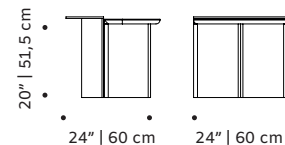

DUPLEX
side table