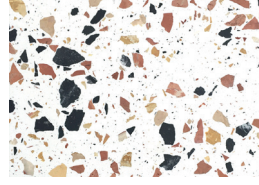

## PRODUCT OPTIONS

**Top:** natural oak or natural walnut, available in all lacquered metal and lacquered wood colors

**Base:** marble travertine, terrazzo: white, green, sage, red, africa and black and white

## Big base

### MARBLE

Terrazzo Beige

Terrazzo Green

Terrazzo Sage

Terrazzo Africa

Terrazzo black & white

Travertine

Terrazzo Red

## Small base