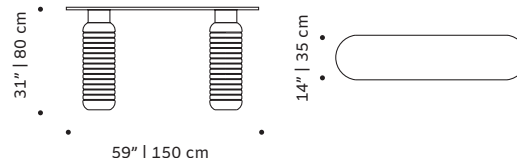

Product sizes may vary up to 2 cm.

JEAN dinner table

JEAN 52 side table

JEAN 38 side table

JEAN center table

JEAN console