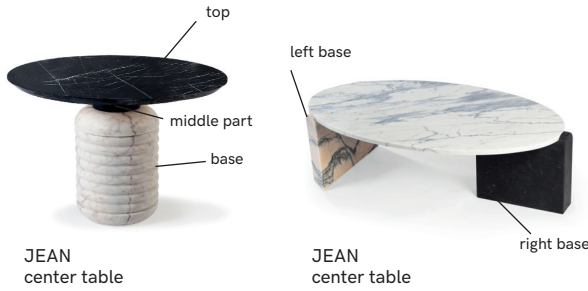

# JEAN

by Mambo unlimited ideas

mambo—  
unlimited  
ideas

JEAN center table

JEAN center table

JEAN 52 side table

JEAN 38 side table

JEAN console

## AS PICTURED

**Jean dinner table:** nero marquina marble top and middle part, estremoze marble base

**Jean center table:** estremoze mate marble top, estremoze pink mate and nero marquina marble mate marble feet