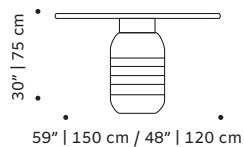

OBSERVATIONS

The collection is made with marble. As it is a natural product, variations in tone, colour, granularity and pattern may occur. Because of this, the sample may not exactly match a slab or finished product.

One of the key characteristics of natural travertine is the holes and pits gracing the surface and inside of the stone. These random holes present in natural travertine are considered normal characteristics of this stone and therefore not defects.

Product sizes may vary up to 2 cm.

JEAN dinner table