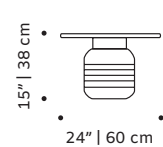

Product sizes may vary up to 2 cm.

JEAN dinner table

JEAN 52 side table

JEAN 38 side table

JEAN center table

JEAN console