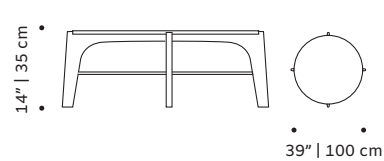

PACKAGING

Weight item:

Flex dinner table:	Flex center table:	Flex side table:
140 lb 60 kg	59 lb 32 kg	26 lb 13 kg

Weight packaging:

Flex dinner table:	Flex center table:	Flex side table:
159 lb 72 kg	99 lb 45 kg	55 lb 25 kg

Packaging type: cardboard box and pallet

Packaging dimensions with pallet:

Flex dinner table:	Flex center table:	Flex side table:
75x75x90 cm	110x110x37 cm	65x65x75 cm

Number of parcels: 1

OBSERVATIONS

The table top is made with marble. As it is a natural product, variations in tone, colour, granularity and pattern may occur. Because of this, the sample may not exactly match a slab or finished product.

Product sizes may vary up to 2 cm.

FLEX dinner table

FLEX center table

FLEX side table

FINISHINGS

Top

PLYWOOD VENEER

Natural Oak