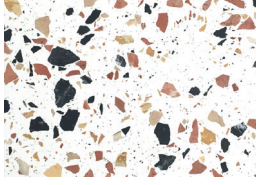

Natural Walnut

Iron Wood

Charcoal Oak

Dark Walnut

Oak Wengué

Top

LACQUERED MDF

Ivory

Wine

Black

Top

MARBLE

Carrara

Estremoz

Estremoz Rosa

Green Guatemala

Nero Marquina

Terrazzo Beige

Terrazzo Green

Terrazzo Sage

Terrazzo Africa

Terrazzo black & white

Travertine

Terrazzo Red

Fittings

METAL AND LACQUERED METAL

Polished Brass

Satin Brass

White

Ivory

Taupe

Yellow Sun