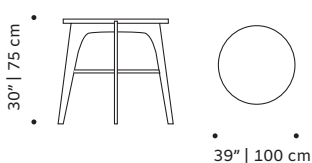

Packaging type: cardboard box and pallet

Packaging dimensions with pallet:

Flex dinner table:	Flex center table:	Flex side table:
75x75x90 cm	110x110x37 cm	65x65x75 cm

Number of parcels: 1

OBSERVATIONS

The table top is made with marble. As it is a natural product, variations in tone, colour, granularity and pattern may occur. Because of this, the sample may not exactly match a slab or finished product.

Product sizes may vary up to 2 cm.

FLEX dinner table

FLEX center table

FLEX side table

FINISHINGS

Top

PLYWOOD VENEER

Natural Oak