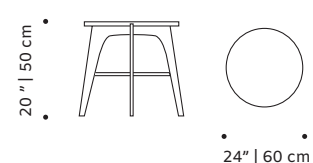

Packaging type: cardboard box and pallet

Packaging dimensions with pallet:

Flex dinner table:	Flex center table:	Flex side table:
75x75x90 cm	110x110x37 cm	65x65x75 cm

Number of parcels: 1

OBSERVATIONS

The table top is made with marble. As it is a natural product, variations in tone, colour, granularity and pattern may occur. Because of this, the sample may not exactly match a slab or finished product.

Product sizes may vary up to 2 cm.

FLEX dinner table

FLEX center table

FLEX side table

FINISHINGS

Top

PLYWOOD VENEER

Natural Oak