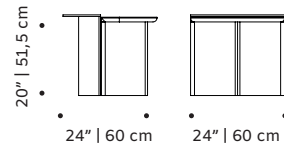

DUPLEX
side table