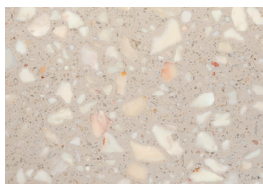

Top: natural oak or natural walnut, available in all lacquered metal and lacquered wood colors

Base: marble travertine, terrazzo: white, green, sage, red, africa and black and white

PRODUCT OPTIONS

The collection is made with marble. As it is a natural product, variations in tone, colour, granularity and pattern may occur. Because of this, the sample may not exactly match a slab or finished product.

DUPLEX
center table

DUPLEX
side table

FINISHINGS

Big base

MARBLE

Terrazzo Beige

Terrazzo Green

Terrazzo Sage

Terrazzo Africa

Terrazzo black & white

Travertine

Terrazzo Red

Carrara

Estremoz

Estremoz Rosa

Green Guatemala