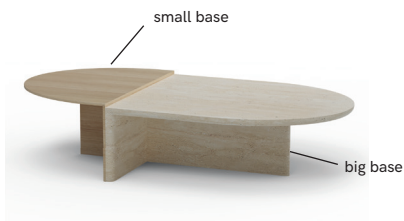

DUPLEX

by Mambo unlimited ideas

mambo—
unlimited
ideas

DUPLEX
center table

DUPLEX
side table

TECHNICAL CHARACTERISTICS

Small base: plywood veneer, lacquered metal or lacquered MDF

Big base: constructed in natural marble stone or terrazzo

Handmade in Lisbon, Portugal

AS PICTURED

Duplex center table: natural oak small base, travertine marble big base

Duplex side table: ivory lacquered metal small base, travertine marble big base

PRODUCT OPTIONS

One of the key characteristics of natural travertine is the holes and pits gracing the surface and inside of the stone. These random holes present in natural travertine are considered normal characteristics of this stone and therefore not defects.