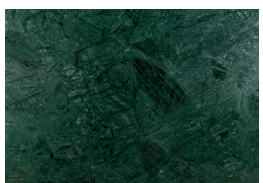

Top: natural oak or natural walnut, available in all lacquered metal and lacquered wood colors

Base: marble travertine, terrazzo: white, green, sage, red, africa and black and white

PRODUCT OPTIONS

The collection is made with marble. As it is a natural product, variations in tone, colour, granularity and pattern may occur. Because of this, the sample may not exactly match a slab or finished product.

Terrazzo Africa

Terrazzo black & white

Travertine

Terrazzo Red

Carrara

Estremoz

Estremoz Rosa

Green Guatemala

Nero Marquina

Small base

PLYWOOD VENEER

Natural Oak

Natural Walnut

METAL

White

Ivory

Taupe

Yellow Sun

Salmon

Lipstick

Copper Color

Dream

Emerald

Moss