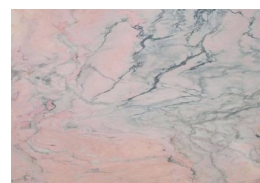

Top: natural oak or natural walnut, available in all lacquered metal and lacquered wood colors

Base: marble travertine, terrazzo: white, green, sage, red, africa and black and white

PRODUCT OPTIONS

The collection is made with marble. As it is a natural product, variations in tone, colour, granularity and pattern may occur. Because of this, the sample may not exactly match a slab or finished product.

Terrazzo Africa

Terrazzo black & white

Travertine

Terrazzo Red

Carrara

Estremoz

Estremoz Rosa

Green Guatemala

Nero Marquina

Small base

PLYWOOD VENEER

Natural Oak

Natural Walnut

METAL

White

Ivory

Taupe

Yellow Sun

Salmon

Lipstick

Copper Color

Dream

Emerald

Moss