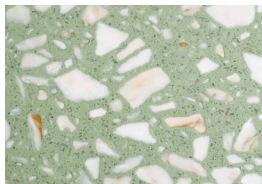

Top: natural oak or natural walnut, available in all lacquered metal and lacquered wood colors

Base: marble travertine, terrazzo: white, green, sage, red, africa and black and white

PRODUCT OPTIONS

The collection is made with marble. As it is a natural product, variations in tone, colour, granularity and pattern may occur. Because of this, the sample may not exactly match a slab or finished product.

DUPLEX
center table

DUPLEX
side table

FINISHINGS

Big base

MARBLE

Terrazzo Beige

Terrazzo Green

Terrazzo Sage

Terrazzo Africa

Terrazzo black & white

Travertine

Terrazzo Red

Carrara

Estremoz

Estremoz Rosa

Green Guatemala

Taupe

Yellow Sun

Salmon

Lipstick

Copper Color

Dream

Emerald

Moss