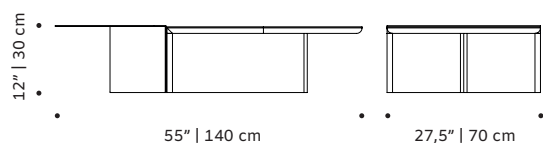

SUSTAINABILITY

All our packaging is ecofriendly. We prioritize paper materials and all the plastic we use is 100% recyclable or recycled. All the parts can be separated stored for recycling.

DUPLEX
center table