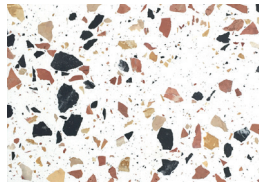

Top: natural oak or natural walnut, available in all lacquered metal and lacquered wood colors

Base: marble travertine, terrazzo: white, green, sage, red, africa and black and white

PRODUCT OPTIONS

The collection is made with marble. As it is a natural product, variations in tone, colour, granularity and pattern may occur. Because of this, the sample may not exactly match a slab or finished product.

DUPLEX
center table

DUPLEX
side table

FINISHINGS

Big base

MARBLE

Terrazzo Beige

Terrazzo Green

Terrazzo Sage

Terrazzo Africa

Terrazzo black & white

Travertine

Terrazzo Red

Carrara

Estremoz

Estremoz Rosa

Green Guatemala