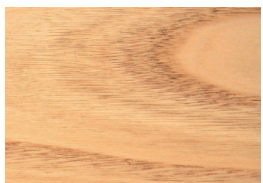

Nero Marquina

Small base

PLYWOOD VENEER

Natural Oak

Natural Walnut

METAL

White

Ivory