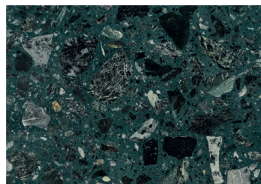

Top: natural oak or natural walnut, available in all lacquered metal and lacquered wood colors

Base: marble travertine, terrazzo: white, green, sage, red, africa and black and white

PRODUCT OPTIONS

The collection is made with marble. As it is a natural product, variations in tone, colour, granularity and pattern may occur. Because of this, the sample may not exactly match a slab or finished product.

DUPLEX
center table

DUPLEX
side table

FINISHINGS

Big base

MARBLE

Terrazzo Beige

Terrazzo Green

Terrazzo Sage

Terrazzo Africa

Terrazzo black & white

Travertine

Terrazzo Red

Carrara

Estremoz

Estremoz Rosa

Green Guatemala