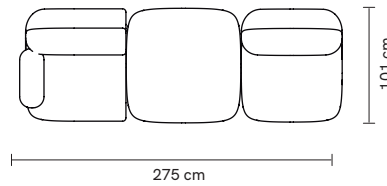

OBSERVATIONS

Bespoke sizes are available under consult.
Product sizes may vary up to 2 cm.

CLIENT'S OWN MATERIAL CONSUMPTION

Mood rectangular pouf:	Mood square pouf:	Mood lounge armchair:
all: 2 m	all: 3 m	all: 5,5 m
Mood armchair:	Mood armchair with arms:	Mood individual end right:
all: 5,5 m	all: 7 m	all: 5,5 m
Mood individual end left:	Mood individual left arm:	Mood individual right arm:
all: 5,5 m	all: 7 m	all: 7 m
Mood individual middle:	Mood corner 90°:	Mood corner 45°:
all: 5,5 m	all: 8 m	all: 8 m
Mood chaise longue:	Mood sofa 2 seat:	Mood sofa 3 seat:
all: 8,5 m	all: 12 m	all: 14 m

DIMENSIONS

MOOD
rectangular pouf

MOOD
square pouf

MOOD
lounge armchair

MOOD
armchair

MOOD
armchair with arms

MOOD
individual end right

MOOD
individual end left

MOOD
individual left arm

MOOD
individual right arm

MOOD
individual middle

MOOD
corner 90°

MOOD
corner 45°

MOOD
chaise longue

MOOD
sofa 2 seat

MOOD
sofa 3 seat

SUGGESTED COMPOSITIONS

*we can help you creating your own composition,
please contact us

modules:
individual end 1,8m
corner 45°
individual left arm

modules:
individual right arm
individual end left
square pouf
individual end right
individual end left