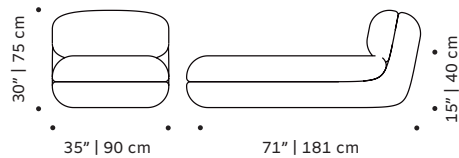

OBSERVATIONS

Bespoke sizes are available under consult.
Product sizes may vary up to 2 cm.

CLIENT'S OWN MATERIAL CONSUMPTION

Mood rectangular pouf:	Mood square pouf:	Mood lounge armchair:
all: 2 m	all: 3 m	all: 5,5 m
Mood armchair:	Mood armchair with arms:	Mood individual end right:
all: 5,5 m	all: 7 m	all: 5,5 m
Mood individual end left:	Mood individual left arm:	Mood individual right arm:
all: 5,5 m	all: 7 m	all: 7 m
Mood individual middle:	Mood corner 90°:	Mood corner 45°:
all: 5,5 m	all: 8 m	all: 8 m
Mood chaise longue:	Mood sofa 2 seat:	Mood sofa 3 seat:
all: 8,5 m	all: 12 m	all: 14 m

Number of parcels: 1 per box

Packaging type: cardboard and pallet

Packaging dimensions and weight with pallet:

Mood rectangular pouf:	Mood square pouf:	Mood lounge armchair:
95x50x45 cm 37 lb 17 kg	95x95x45cm 44 lb 20 kg	75x95x80 cm 119 lb 54 kg
Mood armchair:	Mood armchair with arms:	Mood individual end right:
95x106x80 cm 128 lb 58 kg	106x106x80 cm 128 lb 58 kg	95x106x80 cm 128 lb 58 kg
Mood individual end left:	Mood individual left arm:	Mood individual right arm:
95x106x80 cm 128 lb 58 kg	100x106x80 cm 128 lb 58 kg	100x106x80 cm 128 lb 58 kg
Mood individual middle:	Mood corner 90°:	Mood corner 45°:
95x106x80 cm 128 lb 58 kg	108x106x80 cm 150 lb 68 kg	125x106x80 cm 150 lb 68 kg
Mood chaise longue:	Mood sofa 2 seat:	Mood sofa 3 seat:
95x186x80 cm 132 lb 60 kg	205x106x80 cm 148 lb 67 kg	245x106x80 cm 152 lb 69 kg

DIMENSIONS

MOOD
rectangular pouf

MOOD
square pouf

MOOD
lounge armchair

MOOD
armchair

MOOD
armchair with arms

MOOD
individual end right

MOOD
individual end left

MOOD
individual left arm

MOOD
individual right arm

MOOD
individual middle

MOOD
corner 90°

MOOD
corner 45°

MOOD
chaise longue

MOOD
sofa 2 seat

MOOD
sofa 3 seat