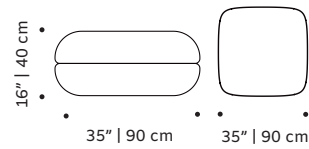

MOOD
square pouf