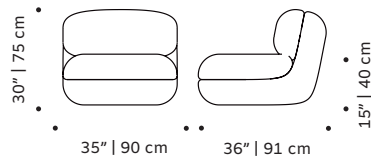

OBSERVATIONS

Bespoke sizes are available under consult.
Product sizes may vary up to 2 cm.

CLIENT'S OWN MATERIAL CONSUMPTION

Mood rectangular pouf:	Mood square pouf:	Mood lounge armchair:
all: 2 m	all: 3 m	all: 5,5 m
Mood armchair:	Mood armchair with arms:	Mood individual end right:
all: 5,5 m	all: 7 m	all: 5,5 m
Mood individual end left:	Mood individual left arm:	Mood individual right arm:
all: 5,5 m	all: 7 m	all: 7 m
Mood individual middle:	Mood corner 90°:	Mood corner 45°:
all: 5,5 m	all: 8 m	all: 8 m
Mood chaise longue:	Mood sofa 2 seat:	Mood sofa 3 seat:
all: 8,5 m	all: 12 m	all: 14 m

Number of parcels: 1 per box

Packaging type: cardboard and pallet

Packaging dimensions and weight with pallet:

Mood rectangular pouf:	Mood square pouf:	Mood lounge armchair:
95x50x45 cm 37 lb 17 kg	95x95x45cm 44 lb 20 kg	75x95x80 cm 119 lb 54 kg
Mood armchair:	Mood armchair with arms:	Mood individual end right:
95x106x80 cm 128 lb 58 kg	106x106x80 cm 128 lb 58 kg	95x106x80 cm 128 lb 58 kg
Mood individual end left:	Mood individual left arm:	Mood individual right arm:
95x106x80 cm 128 lb 58 kg	100x106x80 cm 128 lb 58 kg	100x106x80 cm 128 lb 58 kg
Mood individual middle:	Mood corner 90°:	Mood corner 45°:
95x106x80 cm 128 lb 58 kg	108x106x80 cm 150 lb 68 kg	125x106x80 cm 150 lb 68 kg
Mood chaise longue:	Mood sofa 2 seat:	Mood sofa 3 seat:
95x186x80 cm 132 lb 60 kg	205x106x80 cm 148 lb 67 kg	245x106x80 cm 152 lb 69 kg

DIMENSIONS

MOOD
rectangular pouf

MOOD
square pouf

MOOD
lounge armchair

MOOD
armchair

MOOD
armchair with arms

MOOD
individual end right

MOOD
individual end left