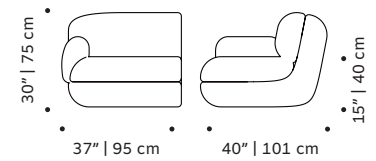

MOOD
individual right arm