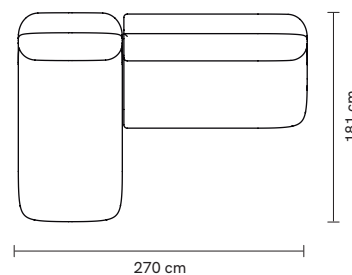

modules:
chaise longue
individual end 1,8m