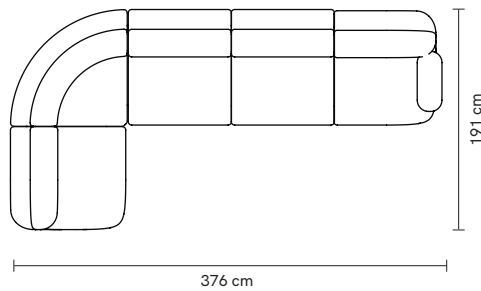

OBSERVATIONS

Bespoke sizes are available under consult.
Product sizes may vary up to 2 cm.

CLIENT'S OWN MATERIAL CONSUMPTION

Mood rectangular pouf:	Mood square pouf:	Mood lounge armchair:
all: 2 m	all: 3 m	all: 5,5 m
Mood armchair:	Mood armchair with arms:	Mood individual end right:
all: 5,5 m	all: 7 m	all: 5,5 m
Mood individual end left:	Mood individual left arm:	Mood individual right arm:
all: 5,5 m	all: 7 m	all: 7 m
Mood individual middle:	Mood corner 90°:	Mood corner 45°:
all: 5,5 m	all: 8 m	all: 8 m
Mood chaise longue:	Mood sofa 2 seat:	Mood sofa 3 seat:
all: 8,5 m	all: 12 m	all: 14 m

MOOD
individual left arm

MOOD
individual right arm

MOOD
individual middle

MOOD
corner 90°

MOOD
corner 45°

MOOD
chaise longue

MOOD
sofa 2 seat

MOOD
sofa 3 seat

SUGGESTED COMPOSITIONS

*we can help you creating your own composition,
please contact us

modules:
individual end 1,8m
corner 45°
individual left arm

modules:
individual right arm
individual end left
square pouf
individual end right
individual end left

modules:
individual right arm
square pouf
armchair

modules:
individual end right
corner 90°
individual middle
individual middle
individual left arm

modules:
chaise longue
individual end 1,8m

FINISHINGS

Upholstery