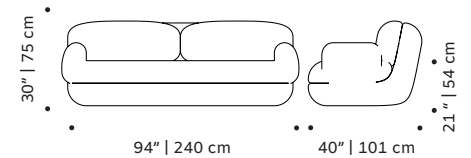

OBSERVATIONS

Bespoke sizes are available under consult.
Product sizes may vary up to 2 cm.

CLIENT'S OWN MATERIAL CONSUMPTION

Mood rectangular pouf:	Mood square pouf:	Mood lounge armchair:
all: 2 m	all: 3 m	all: 5,5 m
Mood armchair:	Mood armchair with arms:	Mood individual end right:
all: 5,5 m	all: 7 m	all: 5,5 m
Mood individual end left:	Mood individual left arm:	Mood individual right arm:
all: 5,5 m	all: 7 m	all: 7 m
Mood individual middle:	Mood corner 90°:	Mood corner 45°:
all: 5,5 m	all: 8 m	all: 8 m
Mood chaise longue:	Mood sofa 2 seat:	Mood sofa 3 seat:
all: 8,5 m	all: 12 m	all: 14 m

Number of parcels: 1 per box

Packaging type: cardboard and pallet

Packaging dimensions and weight with pallet:

Mood rectangular pouf:	Mood square pouf:	Mood lounge armchair:
95x50x45 cm 37 lb 17 kg	95x95x45cm 44 lb 20 kg	75x95x80 cm 119 lb 54 kg
Mood armchair:	Mood armchair with arms:	Mood individual end right:
95x106x80 cm 128 lb 58 kg	106x106x80 cm 128 lb 58 kg	95x106x80 cm 128 lb 58 kg
Mood individual end left:	Mood individual left arm:	Mood individual right arm:
95x106x80 cm 128 lb 58 kg	100x106x80 cm 128 lb 58 kg	100x106x80 cm 128 lb 58 kg
Mood individual middle:	Mood corner 90°:	Mood corner 45°:
95x106x80 cm 128 lb 58 kg	108x106x80 cm 150 lb 68 kg	125x106x80 cm 150 lb 68 kg
Mood chaise longue:	Mood sofa 2 seat:	Mood sofa 3 seat:
95x186x80 cm 132 lb 60 kg	205x106x80 cm 148 lb 67 kg	245x106x80 cm 152 lb 69 kg

DIMENSIONS

MOOD
rectangular pouf

MOOD
square pouf

MOOD
lounge armchair

MOOD
armchair

MOOD
armchair with arms

MOOD
individual end right

MOOD
individual end left

MOOD
individual left arm

MOOD
individual right arm

MOOD
individual middle

MOOD
corner 90°

MOOD
corner 45°

MOOD
chaise longue

MOOD
sofa 2 seat

MOOD
sofa 3 seat