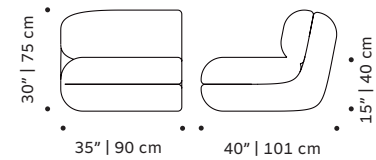

OBSERVATIONS

Bespoke sizes are available under consult.
Product sizes may vary up to 2 cm.

CLIENT'S OWN MATERIAL CONSUMPTION

Mood rectangular pouf:	Mood square pouf:	Mood lounge armchair:
all: 2 m	all: 3 m	all: 5,5 m
Mood armchair:	Mood armchair with arms:	Mood individual end right:
all: 5,5 m	all: 7 m	all: 5,5 m
Mood individual end left:	Mood individual left arm:	Mood individual right arm:
all: 5,5 m	all: 7 m	all: 7 m
Mood individual middle:	Mood corner 90°:	Mood corner 45°:
all: 5,5 m	all: 8 m	all: 8 m
Mood chaise longue:	Mood sofa 2 seat:	Mood sofa 3 seat:
all: 8,5 m	all: 12 m	all: 14 m

Number of parcels: 1 per box

Packaging type: cardboard and pallet

Packaging dimensions and weight with pallet:

Mood rectangular pouf:	Mood square pouf:	Mood lounge armchair:
95x50x45 cm 37 lb 17 kg	95x95x45cm 44 lb 20 kg	75x95x80 cm 119 lb 54 kg
Mood armchair:	Mood armchair with arms:	Mood individual end right:
95x106x80 cm 128 lb 58 kg	106x106x80 cm 128 lb 58 kg	95x106x80 cm 128 lb 58 kg
Mood individual end left:	Mood individual left arm:	Mood individual right arm:
95x106x80 cm 128 lb 58 kg	100x106x80 cm 128 lb 58 kg	100x106x80 cm 128 lb 58 kg
Mood individual middle:	Mood corner 90°:	Mood corner 45°:
95x106x80 cm 128 lb 58 kg	108x106x80 cm 150 lb 68 kg	125x106x80 cm 150 lb 68 kg
Mood chaise longue:	Mood sofa 2 seat:	Mood sofa 3 seat:
95x186x80 cm 132 lb 60 kg	205x106x80 cm 148 lb 67 kg	245x106x80 cm 152 lb 69 kg

DIMENSIONS

MOOD
rectangular pouf

MOOD
square pouf

MOOD
lounge armchair

MOOD
armchair

MOOD
armchair with arms

MOOD
individual end right

MOOD
individual end left