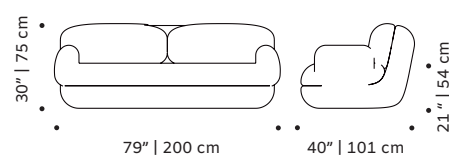

OBSERVATIONS

Bespoke sizes are available under consult.
Product sizes may vary up to 2 cm.

CLIENT'S OWN MATERIAL CONSUMPTION

Mood rectangular pouf:	Mood square pouf:	Mood lounge armchair:
all: 2 m	all: 3 m	all: 5,5 m
Mood armchair:	Mood armchair with arms:	Mood individual end right:
all: 5,5 m	all: 7 m	all: 5,5 m
Mood individual end left:	Mood individual left arm:	Mood individual right arm:
all: 5,5 m	all: 7 m	all: 7 m
Mood individual middle:	Mood corner 90°:	Mood corner 45°:
all: 5,5 m	all: 8 m	all: 8 m
Mood chaise longue:	Mood sofa 2 seat:	Mood sofa 3 seat:
all: 8,5 m	all: 12 m	all: 14 m

Number of parcels: 1 per box

Packaging type: cardboard and pallet

Packaging dimensions and weight with pallet:

Mood rectangular pouf:	Mood square pouf:	Mood lounge armchair:
95x50x45 cm 37 lb 17 kg	95x95x45cm 44 lb 20 kg	75x95x80 cm 119 lb 54 kg
Mood armchair:	Mood armchair with arms:	Mood individual end right:
95x106x80 cm 128 lb 58 kg	106x106x80 cm 128 lb 58 kg	95x106x80 cm 128 lb 58 kg
Mood individual end left:	Mood individual left arm:	Mood individual right arm:
95x106x80 cm 128 lb 58 kg	100x106x80 cm 128 lb 58 kg	100x106x80 cm 128 lb 58 kg
Mood individual middle:	Mood corner 90°:	Mood corner 45°:
95x106x80 cm 128 lb 58 kg	108x106x80 cm 150 lb 68 kg	125x106x80 cm 150 lb 68 kg
Mood chaise longue:	Mood sofa 2 seat:	Mood sofa 3 seat:
95x186x80 cm 132 lb 60 kg	205x106x80 cm 148 lb 67 kg	245x106x80 cm 152 lb 69 kg

DIMENSIONS

MOOD
rectangular pouf

MOOD
square pouf

MOOD
lounge armchair

MOOD
armchair

MOOD
armchair with arms

MOOD
individual end right

MOOD
individual end left

MOOD
individual left arm

MOOD
individual right arm

MOOD
individual middle

MOOD
corner 90°

MOOD
corner 45°

MOOD
chaise longue

MOOD
sofa 2 seat

MOOD
sofa 3 seat