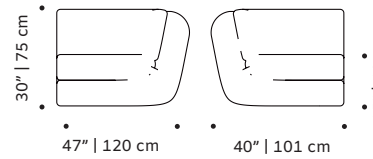

OBSERVATIONS

Bespoke sizes are available under consult.
Product sizes may vary up to 2 cm.

CLIENT'S OWN MATERIAL CONSUMPTION

Mood rectangular pouf:	Mood square pouf:	Mood lounge armchair:
all: 2 m	all: 3 m	all: 5,5 m
Mood armchair:	Mood armchair with arms:	Mood individual end right:
all: 5,5 m	all: 7 m	all: 5,5 m
Mood individual end left:	Mood individual left arm:	Mood individual right arm:
all: 5,5 m	all: 7 m	all: 7 m
Mood individual middle:	Mood corner 90°:	Mood corner 45°:
all: 5,5 m	all: 8 m	all: 8 m
Mood chaise longue:	Mood sofa 2 seat:	Mood sofa 3 seat:
all: 8,5 m	all: 12 m	all: 14 m

Number of parcels: 1 per box

Packaging type: cardboard and pallet

Packaging dimensions and weight with pallet:

Mood rectangular pouf:	Mood square pouf:	Mood lounge armchair:
95x50x45 cm 37 lb 17 kg	95x95x45cm 44 lb 20 kg	75x95x80 cm 119 lb 54 kg
Mood armchair:	Mood armchair with arms:	Mood individual end right:
95x106x80 cm 128 lb 58 kg	106x106x80 cm 128 lb 58 kg	95x106x80 cm 128 lb 58 kg
Mood individual end left:	Mood individual left arm:	Mood individual right arm:
95x106x80 cm 128 lb 58 kg	100x106x80 cm 128 lb 58 kg	100x106x80 cm 128 lb 58 kg
Mood individual middle:	Mood corner 90°:	Mood corner 45°:
95x106x80 cm 128 lb 58 kg	108x106x80 cm 150 lb 68 kg	125x106x80 cm 150 lb 68 kg
Mood chaise longue:	Mood sofa 2 seat:	Mood sofa 3 seat:
95x186x80 cm 132 lb 60 kg	205x106x80 cm 148 lb 67 kg	245x106x80 cm 152 lb 69 kg

DIMENSIONS

MOOD
rectangular pouf

MOOD
square pouf

MOOD
lounge armchair

MOOD
armchair

MOOD
armchair with arms

MOOD
individual end right

MOOD
individual end left

MOOD
individual left arm

MOOD
individual right arm

MOOD
individual middle

MOOD
corner 90°

MOOD
corner 45°

MOOD
chaise longue

MOOD
sofa 2 seat

MOOD
sofa 3 seat