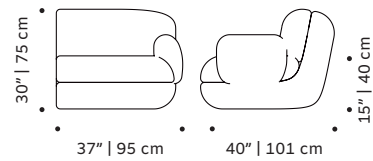

MOOD
individual left arm