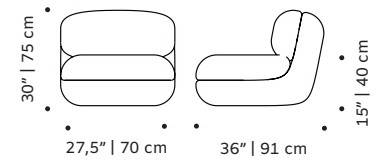

OBSERVATIONS

Bespoke sizes are available under consult.
Product sizes may vary up to 2 cm.

CLIENT'S OWN MATERIAL CONSUMPTION

Mood rectangular pouf:	Mood square pouf:	Mood lounge armchair:
all: 2 m	all: 3 m	all: 5,5 m
Mood armchair:	Mood armchair with arms:	Mood individual end right:
all: 5,5 m	all: 7 m	all: 5,5 m
Mood individual end left:	Mood individual left arm:	Mood individual right arm:
all: 5,5 m	all: 7 m	all: 7 m
Mood individual middle:	Mood corner 90°:	Mood corner 45°:
all: 5,5 m	all: 8 m	all: 8 m
Mood chaise longue:	Mood sofa 2 seat:	Mood sofa 3 seat:
all: 8,5 m	all: 12 m	all: 14 m

Number of parcels: 1 per box

Packaging type: cardboard and pallet

Packaging dimensions and weight with pallet:

Mood rectangular pouf:	Mood square pouf:	Mood lounge armchair:
95x50x45 cm 37 lb 17 kg	95x95x45cm 44 lb 20 kg	75x95x80 cm 119 lb 54 kg
Mood armchair:	Mood armchair with arms:	Mood individual end right:
95x106x80 cm 128 lb 58 kg	106x106x80 cm 128 lb 58 kg	95x106x80 cm 128 lb 58 kg
Mood individual end left:	Mood individual left arm:	Mood individual right arm:
95x106x80 cm 128 lb 58 kg	100x106x80 cm 128 lb 58 kg	100x106x80 cm 128 lb 58 kg
Mood individual middle:	Mood corner 90°:	Mood corner 45°:
95x106x80 cm 128 lb 58 kg	108x106x80 cm 150 lb 68 kg	125x106x80 cm 150 lb 68 kg
Mood chaise longue:	Mood sofa 2 seat:	Mood sofa 3 seat:
95x186x80 cm 132 lb 60 kg	205x106x80 cm 148 lb 67 kg	245x106x80 cm 152 lb 69 kg

DIMENSIONS

MOOD
rectangular pouf

MOOD
square pouf

MOOD
lounge armchair

MOOD
armchair

MOOD
armchair with arms

MOOD
individual end right

MOOD
individual end left