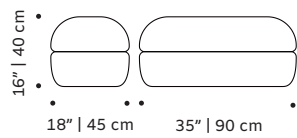

PACKAGING

Weight item:

Mood rectangular pouf:	Mood square pouf:	Mood lounge armchair:
26 lb | 12 kg	33 lb | 15 kg	108 lb | 49 kg
Mood armchair:	Mood armchair with arms:	Mood individual end right:
115 lb | 52 kg	115 lb | 52 kg	115 lb | 52 kg
Mood individual end left:	Mood individual left arm:	Mood individual right arm:
115 lb | 52 kg	115 lb | 52 kg	115 lb | 52 kg
Mood individual middle:	Mood corner 90°:	Mood corner 45°:
115 lb | 52 kg	139 lb | 63 kg	139 lb | 63 kg
Mood chaise longue:	Mood sofa 2 seat:	Mood sofa 3 seat:
121 lb | 55 kg	137 lb | 62 kg	141 lb | 64 kg

Number of parcels: 1 per box

Packaging type: cardboard and pallet

Packaging dimensions and weight with pallet:

Mood rectangular pouf:	Mood square pouf:	Mood lounge armchair:
95x50x45 cm 37 lb | 17 kg	95x95x45cm 44 lb | 20 kg	75x95x80 cm 119 lb | 54 kg
Mood armchair:	Mood armchair with arms:	Mood individual end right:
95x106x80 cm 128 lb | 58 kg	106x106x80 cm 128 lb | 58 kg	95x106x80 cm 128 lb | 58 kg
Mood individual end left:	Mood individual left arm:	Mood individual right arm:
95x106x80 cm 128 lb | 58 kg	100x106x80 cm 128 lb | 58 kg	100x106x80 cm 128 lb | 58 kg
Mood individual middle:	Mood corner 90°:	Mood corner 45°:
95x106x80 cm 128 lb | 58 kg	108x106x80 cm 150 lb | 68 kg	125x106x80 cm 150 lb | 68 kg
Mood chaise longue:	Mood sofa 2 seat:	Mood sofa 3 seat:
95x186x80 cm 132 lb | 60 kg	205x106x80 cm 148 lb | 67 kg	245x106x80 cm 152 lb | 69 kg

DIMENSIONS

MOOD
rectangular pouf