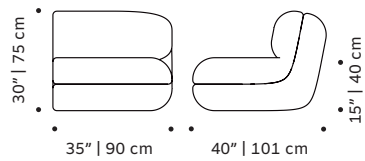

OBSERVATIONS

Bespoke sizes are available under consult.
Product sizes may vary up to 2 cm.

CLIENT'S OWN MATERIAL CONSUMPTION

Mood rectangular pouf:	Mood square pouf:	Mood lounge armchair:
all: 2 m	all: 3 m	all: 5,5 m
Mood armchair:	Mood armchair with arms:	Mood individual end right:
all: 5,5 m	all: 7 m	all: 5,5 m
Mood individual end left:	Mood individual left arm:	Mood individual right arm:
all: 5,5 m	all: 7 m	all: 7 m
Mood individual middle:	Mood corner 90°:	Mood corner 45°:
all: 5,5 m	all: 8 m	all: 8 m
Mood chaise longue:	Mood sofa 2 seat:	Mood sofa 3 seat:
all: 8,5 m	all: 12 m	all: 14 m

Number of parcels: 1 per box

Packaging type: cardboard and pallet

Packaging dimensions and weight with pallet:

Mood rectangular pouf:	Mood square pouf:	Mood lounge armchair:
95x50x45 cm 37 lb 17 kg	95x95x45cm 44 lb 20 kg	75x95x80 cm 119 lb 54 kg
Mood armchair:	Mood armchair with arms:	Mood individual end right:
95x106x80 cm 128 lb 58 kg	106x106x80 cm 128 lb 58 kg	95x106x80 cm 128 lb 58 kg
Mood individual end left:	Mood individual left arm:	Mood individual right arm:
95x106x80 cm 128 lb 58 kg	100x106x80 cm 128 lb 58 kg	100x106x80 cm 128 lb 58 kg
Mood individual middle:	Mood corner 90°:	Mood corner 45°:
95x106x80 cm 128 lb 58 kg	108x106x80 cm 150 lb 68 kg	125x106x80 cm 150 lb 68 kg
Mood chaise longue:	Mood sofa 2 seat:	Mood sofa 3 seat:
95x186x80 cm 132 lb 60 kg	205x106x80 cm 148 lb 67 kg	245x106x80 cm 152 lb 69 kg

DIMENSIONS

MOOD
rectangular pouf

MOOD
square pouf

MOOD
lounge armchair

MOOD
armchair

MOOD
armchair with arms

MOOD
individual end right

MOOD
individual end left