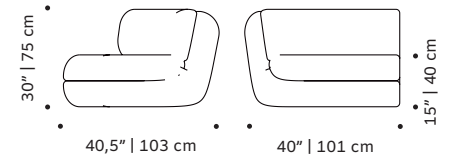

OBSERVATIONS

Bespoke sizes are available under consult.
Product sizes may vary up to 2 cm.

CLIENT'S OWN MATERIAL CONSUMPTION

Mood rectangular pouf:	Mood square pouf:	Mood lounge armchair:
all: 2 m	all: 3 m	all: 5,5 m
Mood armchair:	Mood armchair with arms:	Mood individual end right:
all: 5,5 m	all: 7 m	all: 5,5 m
Mood individual end left:	Mood individual left arm:	Mood individual right arm:
all: 5,5 m	all: 7 m	all: 7 m
Mood individual middle:	Mood corner 90°:	Mood corner 45°:
all: 5,5 m	all: 8 m	all: 8 m
Mood chaise longue:	Mood sofa 2 seat:	Mood sofa 3 seat:
all: 8,5 m	all: 12 m	all: 14 m

Number of parcels: 1 per box

Packaging type: cardboard and pallet

Packaging dimensions and weight with pallet:

Mood rectangular pouf:	Mood square pouf:	Mood lounge armchair:
95x50x45 cm 37 lb 17 kg	95x95x45cm 44 lb 20 kg	75x95x80 cm 119 lb 54 kg
Mood armchair:	Mood armchair with arms:	Mood individual end right:
95x106x80 cm 128 lb 58 kg	106x106x80 cm 128 lb 58 kg	95x106x80 cm 128 lb 58 kg
Mood individual end left:	Mood individual left arm:	Mood individual right arm:
95x106x80 cm 128 lb 58 kg	100x106x80 cm 128 lb 58 kg	100x106x80 cm 128 lb 58 kg
Mood individual middle:	Mood corner 90°:	Mood corner 45°:
95x106x80 cm 128 lb 58 kg	108x106x80 cm 150 lb 68 kg	125x106x80 cm 150 lb 68 kg
Mood chaise longue:	Mood sofa 2 seat:	Mood sofa 3 seat:
95x186x80 cm 132 lb 60 kg	205x106x80 cm 148 lb 67 kg	245x106x80 cm 152 lb 69 kg

DIMENSIONS

MOOD
rectangular pouf

MOOD
square pouf

MOOD
lounge armchair

MOOD
armchair

MOOD
armchair with arms

MOOD
individual end right

MOOD
individual end left

MOOD
individual left arm

MOOD
individual right arm

MOOD
individual middle

MOOD
corner 90°

MOOD
corner 45°

MOOD
chaise longue

MOOD
sofa 2 seat

MOOD
sofa 3 seat