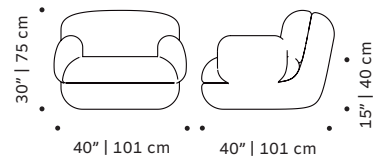

OBSERVATIONS

Bespoke sizes are available under consult.
Product sizes may vary up to 2 cm.

CLIENT'S OWN MATERIAL CONSUMPTION

Mood rectangular pouf:	Mood square pouf:	Mood lounge armchair:
all: 2 m	all: 3 m	all: 5,5 m
Mood armchair:	Mood armchair with arms:	Mood individual end right:
all: 5,5 m	all: 7 m	all: 5,5 m
Mood individual end left:	Mood individual left arm:	Mood individual right arm:
all: 5,5 m	all: 7 m	all: 7 m
Mood individual middle:	Mood corner 90°:	Mood corner 45°:
all: 5,5 m	all: 8 m	all: 8 m
Mood chaise longue:	Mood sofa 2 seat:	Mood sofa 3 seat:
all: 8,5 m	all: 12 m	all: 14 m

Number of parcels: 1 per box

Packaging type: cardboard and pallet

Packaging dimensions and weight with pallet:

Mood rectangular pouf:	Mood square pouf:	Mood lounge armchair:
95x50x45 cm 37 lb 17 kg	95x95x45cm 44 lb 20 kg	75x95x80 cm 119 lb 54 kg
Mood armchair:	Mood armchair with arms:	Mood individual end right:
95x106x80 cm 128 lb 58 kg	106x106x80 cm 128 lb 58 kg	95x106x80 cm 128 lb 58 kg
Mood individual end left:	Mood individual left arm:	Mood individual right arm:
95x106x80 cm 128 lb 58 kg	100x106x80 cm 128 lb 58 kg	100x106x80 cm 128 lb 58 kg
Mood individual middle:	Mood corner 90°:	Mood corner 45°:
95x106x80 cm 128 lb 58 kg	108x106x80 cm 150 lb 68 kg	125x106x80 cm 150 lb 68 kg
Mood chaise longue:	Mood sofa 2 seat:	Mood sofa 3 seat:
95x186x80 cm 132 lb 60 kg	205x106x80 cm 148 lb 67 kg	245x106x80 cm 152 lb 69 kg

DIMENSIONS

MOOD
rectangular pouf

MOOD
square pouf

MOOD
lounge armchair

MOOD
armchair

MOOD
armchair with arms

MOOD
individual end right

MOOD
individual end left