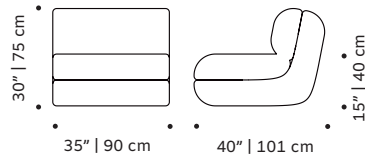

MOOD
individual middle