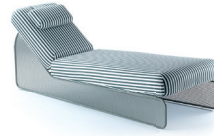

# RIVIERA outdoor collection

by Mambo unlimited ideas

mambo—  
unlimited  
ideas

RIVIERA  
chair

RIVIERA  
bar chair

RIVIERA  
armchair

RIVIERA  
bench

RIVIERA  
daybed

RIVIERA  
pouf

RIVIERA  
modular couch 1 seat

RIVIERA  
modular couch 2 seat

RIVIERA  
modular couch 3 seat

RIVIERA  
center table

RIVIERA  
side table

RIVIERA  
dinner table

RIVIERA  
rectangle center table

## DIMENSIONS

RIVIERA chair

RIVIERA bar chair

RIVIERA armchair

RIVIERA bench

RIVIERA daybed

RIVIERA pouf

RIVIERA modular couch 1 seat