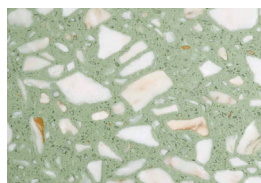

noir

wine

monochrome I

monochrome II

Top

MARBLE

Carrara

Estremoz

Estremoz Rosa

Green Guatemala

Nero Marquina

Terrazzo Beige

Terrazzo Green

Terrazzo Sage

Terrazzo Africa

Terrazzo black & white

Travertine

Terrazzo Red

Top

PLYWOOD VENEER

Ivory

Taupe

Rose

Nude

Powder

Sand Yellow

Jade

Sage

Olive

Wine

Black

Top