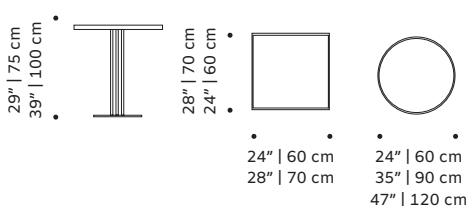

OBSERVATIONS

Marble table top: as it is a natural product, variations in tone, colour, granularity and pattern may occur. Because of this, the sample may not exactly match a slab or finished product.

Travertine table top: one of the key characteristics of natural travertine is the holes and pits gracing the surface and inside of the stone. These random holes present in natural travertine are considered normal characteristics of this stone and therefore not defects.

As this is a handmade product, there could be a small gap between the top and the base.

Bespoke sizes are available under consult.

Product sizes may vary up to 2 cm.

PRAGA
dinner table