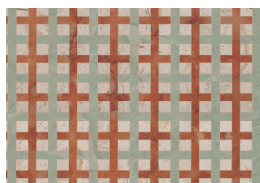

FINISHINGS

Top

PRINTED GLASS

Leaf

Top

MARBLE

Top

PLYWOOD VENEER