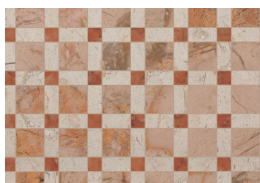

As this is a handmade product, there could be a small gap between the top and the base.

Bespoke sizes are available under consult.

Product sizes may vary up to 2 cm.

PRAGA
dinner table

FINISHINGS

Top

PRINTED GLASS