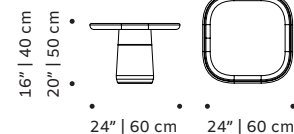

POPPY
side table