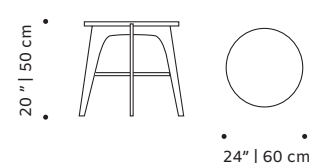

Packaging type: cardboard box and pallet

Packaging dimensions with pallet:

Flex dinner table:	Flex center table:	Flex side table:
75x75x90 cm	110x110x37 cm	65x65x75 cm

Number of parcels: 1

OBSERVATIONS

The table top is made with marble. As it is a natural product, variations in tone, colour, granularity and pattern may occur. Because of this, the sample may not exactly match a slab or finished product.

Product sizes may vary up to 2 cm.

FLEX
dinner table

FLEX
center table

FLEX
side table

FINISHINGS

Top

PLYWOOD VENEER

Natural Oak