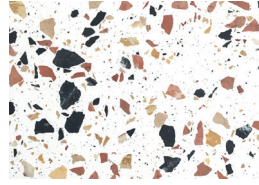

Natural Walnut

Iron Wood

Charcoal Oak

Dark Walnut

Oak Wenguê

Top

LACQUERED MDF

Ivory

Wine

Black

Top

MARBLE

Carrara

Estremoz

Estremoz Rosa

Green Guatemala

Nero Marquina

Terrazzo White

Terrazzo Green

Terrazzo Sage

Terrazzo Africa

Terrazzo black & white

Travertine

Terrazzo Red

METAL AND LACQUERED METAL

Polished Brass

Satin Brass

White

Ivory

Taupe

Yellow Sun

Salmon