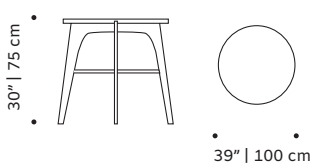

Packaging type: cardboard box and pallet

Packaging dimensions with pallet:

Flex dinner table:	Flex center table:	Flex side table:
75x75x90 cm	110x110x37 cm	65x65x75 cm

Number of parcels: 1

OBSERVATIONS

The table top is made with marble. As it is a natural product, variations in tone, colour, granularity and pattern may occur. Because of this, the sample may not exactly match a slab or finished product.

Product sizes may vary up to 2 cm.

FLEX
dinner table

FLEX
center table

FLEX
side table

FINISHINGS

Top

PLYWOOD VENEER

Natural Oak