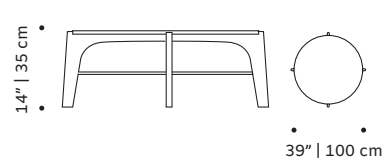

PACKAGING

Weight item:

Flex dinner table:	Flex center table:	Flex side table:
140 lb 60 kg	59 lb 32 kg	26 lb 13 kg

Weight packaging:

Flex dinner table:	Flex center table:	Flex side table:
159 lb 72 kg	99 lb 45 kg	55 lb 25 kg

Packaging type: cardboard box and pallet

Packaging dimensions with pallet:

Flex dinner table:	Flex center table:	Flex side table:
75x75x90 cm	110x110x37 cm	65x65x75 cm

Number of parcels: 1

OBSERVATIONS

The table top is made with marble. As it is a natural product, variations in tone, colour, granularity and pattern may occur. Because of this, the sample may not exactly match a slab or finished product.

Product sizes may vary up to 2 cm.

FLEX
dinner table

FLEX
center table

FLEX
side table

FINISHINGS

Top

PLYWOOD VENEER

Natural Oak