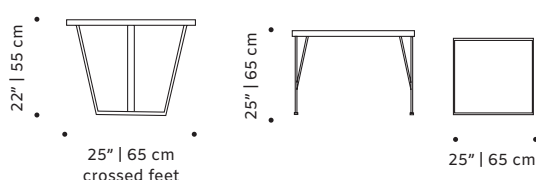

CALDAS side table