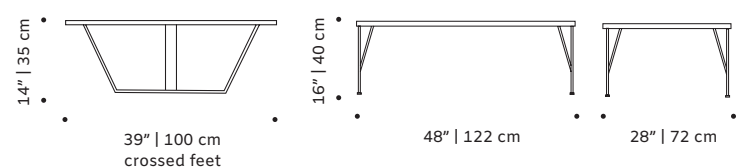

CALDAS center table