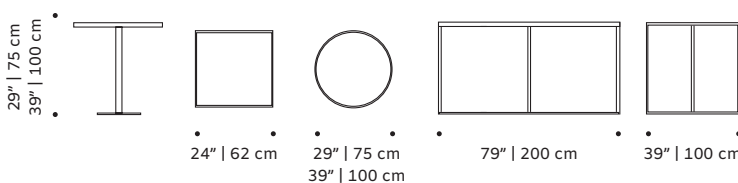

SUSTAINABILITY

All our packaging is ecofriendly. We prioritize paper materials and all the plastic we use is 100% recyclable or recycled.

CALDAS dinner table