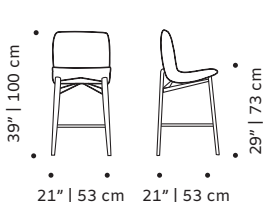

**Chiado bar chair:**

51 lb | 23 kg

**Packaging type:** cardboard box and pallet

**Packaging dimensions with pallet:**

Chiado chair:	Chiado armchair:	Chiado bench:
60x70x115 cm	75x75x90 cm	2x 75x75x90 cm

**Chiado bar chair:**

60x70x115 cm

**Number of parcels:** 1

CHIADO chair

CHIADO armchair

CHIADO settee

CHIADO bar chair

CHIADO counter chair