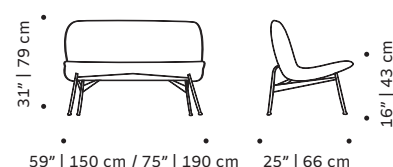

CHIADO settee