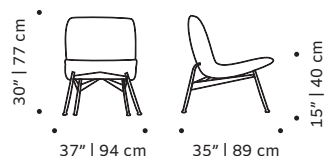

CHIADO armchair