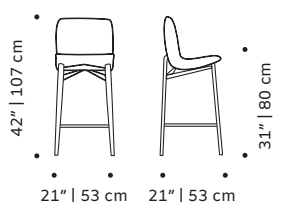

**Chiado bar chair:**

51 lb | 23 kg

**Packaging type:** cardboard box and pallet

**Packaging dimensions with pallet:**

Chiado chair:	Chiado armchair:	Chiado bench:
60x70x115 cm	75x75x90 cm	2x 75x75x90 cm

**Chiado bar chair:**

60x70x115 cm

**Number of parcels:** 1

CHIADO chair

CHIADO armchair

CHIADO settee

CHIADO bar chair

CHIADO counter chair