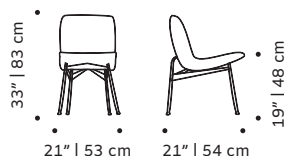

SUSTAINABILITY

All our packaging is ecofriendly. We prioritize paper materials and all the plastic we use is 100% recyclable or recycled. We use environmentally friendly high resilience foam certified by Oeko-tex.

CHIADO chair