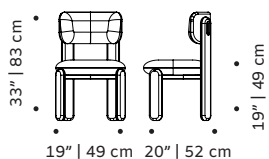

SUSTAINABILITY

All our packaging is ecofriendly. We prioritize paper materials and all the plastic we use is 100% recyclable or recycled. We use environmentally friendly high resilience foam certified by Oeko-tex. All the parts can be separated stored for recycling

CHOUX chair