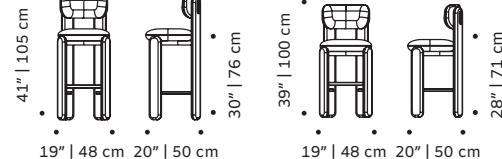

CHOUX bar chair