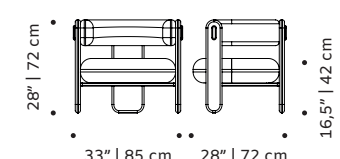

CHOUX armchair