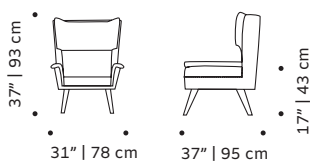

SUSTAINABILITY

All our packaging is ecofriendly. We prioritize paper materials and all the plastic we use is 100% recyclable or recycled. We use environmentally friendly high resilience foam certified by Oeko-tex.

CLOSER
armchair