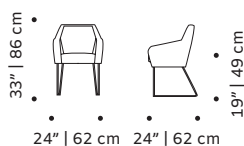

CROIX

by Mambo unlimited ideas

**mambo—
unlimited
ideas**

TECHNICAL CHARACTERISTICS

Frame: constructed in solid wood

Fixed cover

Structure foam: 100% PU HR 40 kg

Seat foam: 100% PU HR 35 kg

Fire retardant foam is available upon request

Feet: lacquered metal and metal

Firmness: soft ○○●○○ firm

Glides: plastic glides

Handmade in Portugal

AS PICTURED

Croix chair: barcelona narwhal and barcelona mouse piping, polished brass feet

Croix I chair: bouclé snow, ivory lacquered metal feet

Croix I armchair: barcelona prussian, polished brass feet

Croix settee: smooth easy clean apricot, lilac lacquered metal feet

Croix bar chair: smooth easy clean 19, esparta 22 piping, black lacquered metal feet

CLIENT'S OWN MATERIAL CONSUMPTION

Croix chair:

structure: 2,5 m
piping: 0,3 m
leather: 4,4 sqm

Croix I chair:

interior: 1,25 m
exterior: 0,75 m
all: 2 m
leather: 3,2 sqm

Croix I armchair:

structure: 4,5 m
piping: 0,5 m
leather: 8 sqm

Croix settee:

structure: 9 m (160)/10m (18)
piping: 0,8 m (160/180)
leather: 15 sqm (160)/17 sqm (180)

Croix bar chair:

interior: 1,8 m
piping: 0,5 m
all: 2 m
leather: 3 sqm

SUSTAINABILITY

All our packaging is ecofriendly. We prioritize paper materials and all the plastic we use is 100% recyclable or recycled. We use environmentally friendly high resilience foam certified by Oeko-tex.

PRODUCT OPTIONS

Upholstery: available in all Mambo's fabrics and Seta leather

Feet: available in all lacquered metal colors or polished or satin brass, nickel or copper

PACKAGING

Weight item:

Croix chair:

33 lb | 15 kg

Croix I chair:

29 lb | 13 kg

Croix I armchair:

33 lb | 15 kg

Croix settee:

84 lb | 38 kg
106 lb | 48 kg

Croix bar chair:

25 lb | 11,5 kg

Weight packaging:

Croix chair:

60 lb | 27 kg

Croix I chair:

55 lb | 25 kg

Croix I armchair:

60 lb | 27 kg

Croix settee:

110 lb | 50 kg
132 lb | 60 kg