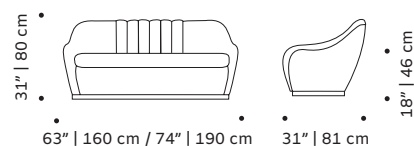

GIA

by Mambo unlimited ideas

**mambo—
unlimited
ideas**

TECHNICAL CHARACTERISTICS

Frame: constructed in solid wood with 90 mm elastic webbing

Fixed cover

Structure foam: 100% PU HR 40 kg

Seat foam: 100% PU HR 35 kg

Fire retardent foam is available upon request

Base: beech wood or metal

Firmness: soft ○○●○○ firm

Glides: rubber glides with felt

Handmade in Portugal

AS PICTURED

Gia armchair: paris antracite, smooth shell piping, polished brass base

Gia settee: paris brick, white piping, polished brass base

Gia round couch: olavi 10, paris salmon piping, polished brass base

CLIENT'S OWN MATERIAL CONSUMPTION

Gia armchair:	Gia settee:	Gia round couch:
interior: 3 m	interior: 4,5m (160)/5,5 m (190)	all: 10 m (200) /11,5m(240)
exterior: 2,5 m	exterior: 3,5 m (160)/4,5 m (190)	leather: 16 sqm (200) /17m (240)
all: 5,5 m	all: 7 m (160)/9,5 m (190)	
leather: 9,5 sqm	leather: 11 sqm (160)/15 sqm (190)	

PRODUCT OPTIONS

Upholstery: available in all Mambo's fabrics and Seta leather

Base: available in beech 056-0, beech 056-1, beech 056-2, beech 056-5, natural oak, oak smoke and oak antracite solid woods, or white, ivory or black lacquered woods, or polished or satin brass, nickel or copper

Product sizes may vary up to 2 cm.

PACKAGING

Weight item:

Gia armchair:	Gia settee:	Gia round couch:
48 lb | 22 kg	79 lb | 36 kg	132 lb | 60 kg
	112 lb | 51 kg	154 lb | 70 kg

Weight packaging:

Gia armchair:	Gia settee:	Gia round couch:
99 lb | 45 kg	106 lb | 48 kg	159 lb | 72 kg
	138lb | 63 kg	lb | 82 kg

Packaging type: cardboard box and pallet

Packaging dimensions with pallet:

Gia armchair:	Gia settee:	Gia round couch:
83x88x95 cm	2x 83x95x88 cm	205x82x107 cm

Number of parcels: 1

SUSTAINABILITY