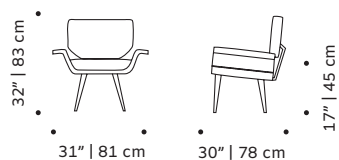

SUSTAINABILITY

All our packaging is ecofriendly. We prioritize paper materials and all the plastic we use is 100% recyclable or recycled. We use environmentally friendly high resilience foam certified by Oeko-tex.

IVY
armchair