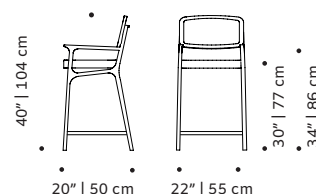

KARL bar chair