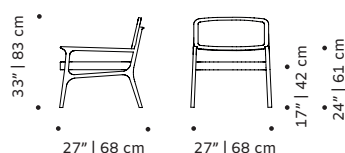

KARL armchair