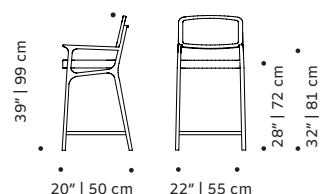

KARL counter chair