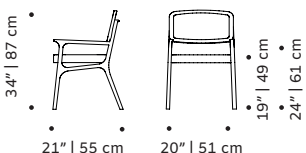

KARL

by Mambo unlimited ideas

**mambo—
unlimited
ideas**

TECHNICAL CHARACTERISTICS

Frame: constructed in plywood
Fixed cover

Back: natural rattan

Seat foam: 100% PU HR 35 kg/m3

Fire retardent foam is available upon request

Firmness: soft ○○●○○ firm

Glides: rubber glides with felt

Handmade in Portugal

AS PICTURED

Karl chair with arms: bouclé snow seat, natural plywood structure

Karl chair no arms: bouclé terracota seat, natural oak structure

Karl armchair: bouclé gold yellow seat, natural oak structure

Karl bar chair with arms: smooth easy clean corn, smooth easy clean shell piping black lacquered wood structure

Karl bar chair no arms: bouclé latte seat, natural oak structure

OBSERVATIONS

Natural or Stained Plywood

Plywood is made of layers of wood. Due to Plywood's nature, small marks may happen both in its surface as in its extremities. These are characteristic features of the material and not defects.

The plywood is finished in its natural color or with a wood stain. After this, the material is covered with varnish to protect its surface.

Lacquered Plywood

Plywood is made of layers of wood. Due to Plywood's nature, small marks may happen both in its surface as in its extremities. These are characteristic features of the material and not defects.

The plywood is subjected to a priming process. After this, the material is lacquered in successive layers until getting a homogeneous color finish. To increase hardness and resistance against scratches, the drying process is carried out in a stove.

Product sizes may vary up to 2 cm.

CLIENT'S OWN MATERIAL CONSUMPTION

Karl chair:	Karl armchair:	Karl bar chair:
all: 1 m	all: 2 m	all: 1 m
piping: 0,5cm	piping: 0,5cm	piping:0,5cm

PRODUCT OPTIONS

Upholstery: available in all Mambo's fabrics and Seta leather