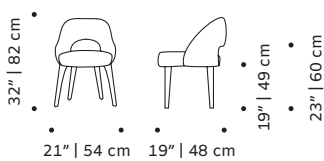

SUSTAINABILITY

All our packaging is ecofriendly. We prioritize paper materials and all the plastic we use is 100% recyclable or recycled. We use environmentally friendly high resilience foam certified by Oeko-tex.

LOLA
chair