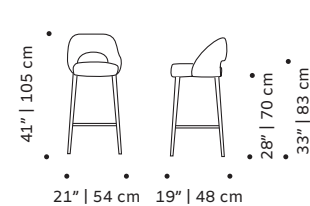

LOLA
counter chair