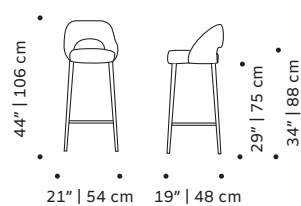

LOLA
bar chair