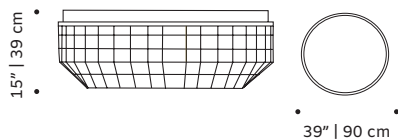

AIR
center table