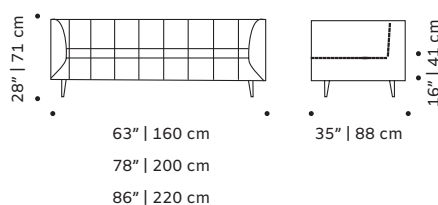

DUST

by Mambo unlimited ideas

**mambo—
unlimited
ideas**

TECHNICAL CHARACTERISTICS

Frame: constructed in solid wood with 90 mm elastic webbing

Fixed cover

Structure foam: 100% PU HR 40 kg/m³

Seat foam: 100% PU HR 40 kg/m³

Fire retardent foam is available upon request

Feet: beech wood

Firmness: soft ○ ○ ● ○ ○ firm

Glides: rubber glides with felt

Handmade in Portugal

AS PICTURED

Dust armchair: smooth nettle, smooth shell piping, beech 056-1 solid wood feet

Dust couch: smooth salmon, smooth shell piping, beech 056-5 solid wood feet

Dust bench: paris mousse, smooth shell piping, gold lacquered wood feet

CLIENT'S OWN MATERIAL CONSUMPTION

Dust armchair:

structure: 4 m
piping: 0,5 m
leather: 6 sqm

Dust couch:

160 cm-all: 7 m
piping: 0,5 m
leather: 11 sqm/
200 cm-all: 7,5 m
piping: 0,5 m
leather: 11,5 sqm/
220cm-all: 8 m
piping: 0,5 m
leather: 12 sqm

Dust bench:

180cm-all: 4,7 m
piping: 0,2 m
leather: 8 sqm/
200cm-all: 5,7 m
piping: 0,2 m
leather: 9,5 sqm

PRODUCT OPTIONS

Upholstery: available in all Mambo's fabrics and Seta leather

Feet: available in beech 056-0, beech 056-1, beech 056-2, beech 056-5, natural oak, oak smoke and oak antracite solid woods, or white, ivory or black lacquered woods

Applications: available in polished or satin brass, nickel or copper

Product sizes may vary up to 2 cm.

PACKAGING

Weight item:

Dust armchair:

55 lb | 25 kg

Dust couch:

110 lb | 50 kg
132 lb | 60 kg
143 lb | 65 kg

Dust bench:

88 lb | 40 kg
99 lb | 45 kg

Weight packaging:

Dust armchair:

82 lb | 37 kg

Dust couch:

139 lb | 63 kg
159 lb | 72 kg
170 lb | 77 kg

Dust bench:

115 lb | 52 kg
126 lb | 57 kg

Packaging type: cardboard box and pallet

Packaging dimensions with pallet:

Dust armchair:

83x88x95 cm

Dust couch:

2x 75x75x90 cm

Dust bench:

2x 75x90x75 cm

Number of parcels: 1

SUSTAINABILITY