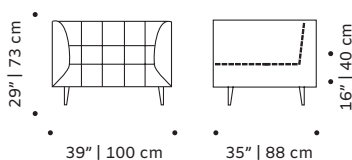

SUSTAINABILITY

All our packaging is ecofriendly. We prioritize paper materials and all the plastic we use is 100% recyclable or recycled. We use environmentally friendly high resilience foam certified by Oeko-tex.

DUST
armchair