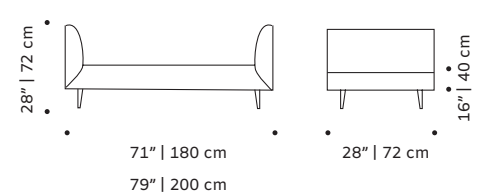

DUST

by Mambo unlimited ideas

**mambo—
unlimited
ideas**

TECHNICAL CHARACTERISTICS

Frame: constructed in solid wood with 90 mm elastic webbing

Fixed cover

Structure foam: 100% PU HR 40 kg/m³

Seat foam: 100% PU HR 40 kg/m³

Fire retardent foam is available upon request

Feet: beech wood

Firmness: soft ○ ○ ● ○ ○ firm

Glides: rubber glides with felt

Handmade in Portugal

AS PICTURED

Dust armchair: smooth nettle, smooth shell piping, beech 056-1 solid wood feet

Dust couch: smooth salmon, smooth shell piping, beech 056-5 solid wood feet

Dust bench: paris mousse, smooth shell piping, gold lacquered wood feet

CLIENT'S OWN MATERIAL CONSUMPTION

Dust armchair:

structure: 4 m
piping: 0,5 m
leather: 6 sqm

Dust couch:

160 cm-all: 7 m
piping: 0,5 m
leather: 11 sqm/
200 cm-all: 7,5 m
piping: 0,5 m
leather: 11,5 sqm/
220cm-all: 8 m
piping: 0,5 m
leather: 12 sqm

Dust bench:

180cm-all: 4,7 m
piping: 0,2 m
leather: 8 sqm/
200cm-all: 5,7 m
piping: 0,2 m
leather: 9,5 sqm

PRODUCT OPTIONS

Upholstery: available in all Mambo's fabrics and Seta leather

Feet: available in beech 056-0, beech 056-1, beech 056-2, beech 056-5, natural oak, oak smoke and oak antracite solid woods, or white, ivory or black lacquered woods

Applications: available in polished or satin brass, nickel or copper

Product sizes may vary up to 2 cm.

PACKAGING

Weight item:

Dust armchair:

55 lb | 25 kg

Dust couch:

110 lb | 50 kg
132 lb | 60 kg
143 lb | 65 kg

Dust bench:

88 lb | 40 kg
99 lb | 45 kg

Weight packaging:

Dust armchair:

82 lb | 37 kg

Dust couch:

139 lb | 63 kg
159 lb | 72 kg
170 lb | 77 kg

Dust bench:

115 lb | 52 kg
126 lb | 57 kg

Packaging type: cardboard box and pallet

Packaging dimensions with pallet:

Dust armchair:

83x88x95 cm

Dust couch:

2x 75x75x90 cm

Dust bench:

2x 75x90x75 cm

Number of parcels: 1

SUSTAINABILITY