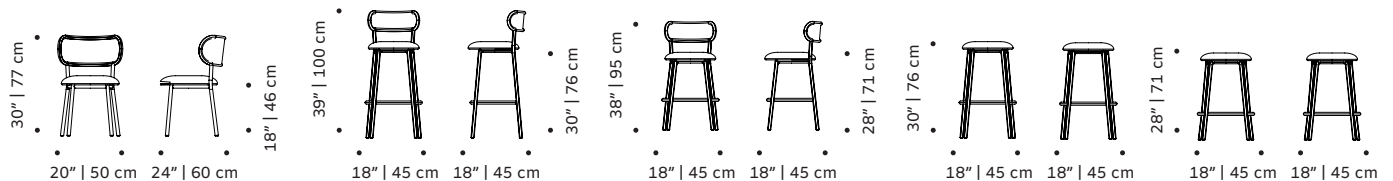

Weight packaging:

Louise chair:	Louise bar chair:	Louise bar stool:
42 lb 19 kg	49 lb 21 kg	44 lb 20 kg

Packaging type: cardboard box and pallet

Packaging dimensions with pallet:

Louise chair:	Louise bar chair:	Louise bar stool:
60x70x90 cm	60x60x115 cm	60x60x80 cm

Number of parcels: 2 chairs per box

OBSERVATIONS

These chairs can be pairable.
Product sizes may vary up to 2 cm.

LOUISE chair

LOUISE bar chair

LOUISE bar stool

FINISHINGS

Upholstery