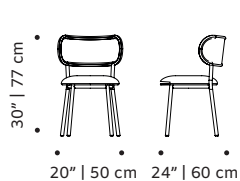

PRODUCT OPTIONS

Upholstery: available in all Mambo's fabrics and Seta leather

Structure: available in lacquered metal colors

PACKAGING

Weight item:

Louise chair:	Louise bar chair:	Louise bar stool:
14 lb 7 kg	20 lb 9 kg	18 lb 8 kg

Weight packaging:

Louise chair:	Louise bar chair:	Louise bar stool:
42 lb 19 kg	49 lb 21 kg	44 lb 20 kg

Packaging type: cardboard box and pallet

Packaging dimensions with pallet:

Louise chair:	Louise bar chair:	Louise bar stool:
60x70x90 cm	60x60x115 cm	60x60x80 cm

Number of parcels: 2 chairs per box

OBSERVATIONS

These chairs can be pairable.
Product sizes may vary up to 2 cm.

LOUISE chair

LOUISE bar chair

LOUISE bar stool

FINISHINGS

Upholstery