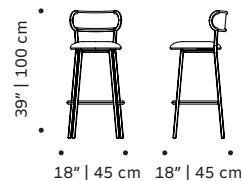

Weight packaging:

Louise chair:	Louise bar chair:	Louise bar stool:
42 lb 19 kg	49 lb 21 kg	44 lb 20 kg

Packaging type: cardboard box and pallet

Packaging dimensions with pallet:

Louise chair:	Louise bar chair:	Louise bar stool:
60x70x90 cm	60x60x115 cm	60x60x80 cm

Number of parcels: 2 chairs per box

OBSERVATIONS

These chairs can be pairable.
Product sizes may vary up to 2 cm.

LOUISE chair

LOUISE bar chair

LOUISE bar stool

FINISHINGS

Upholstery