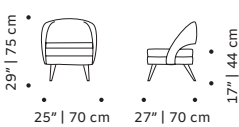

AVA armchair