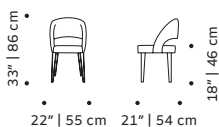

SUSTAINABILITY

All our packaging is ecofriendly. We prioritize paper materials and all the plastic we use is 100% recyclable or recycled. We use environmentally friendly high resilience foam certified by Oeko-tex.

AVA chair