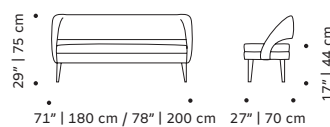

AVA

by Mambo unlimited ideas

**mambo—
unlimited
ideas**

TECHNICAL CHARACTERISTICS

Frame: constructed in solid wood with 90 mm elastic webbing

Fixed cover

Structure foam: 100% PU HR 40 kg

Seat foam: 100% PU HR 35 kg

Fire retardent foam is available upon request

Feet: beech wood

Firmness: soft ○○●○○ firm

Glides: rubber glides with felt

Handmade in Portugal

AS PICTURED

Ava chair: stripes 42 back, vienna fudge seat and piping, 056-0 solid wood feet

Ava armchair: stamp teal back, barcelona fir and barcelona mouse seat, barcelona mouse piping, black lacquered wood feet

Ava settee: stamp burnt orange back, barcelona brick and barcelona mouse seat, black lacquered wood feet

Ava bar chair: exterior in esparta, interior in smooth easy clean tobacco, 056-1 solid wood feet

CLIENT'S OWN MATERIAL CONSUMPTION

Ava chair:

back: 1,3 m
all: 2 m
leather: 3 sqm
seat: 0,65 m
piping: 0,2 sqm

Ava settee:

top: 3,5 m (180)/ 4m (200)
1st and 2nd cushion: 3 m(180)/3,5m (200)
all: 9 m (180)/ 10m (200)
leather: 14 sqm(180)/ 15,5sqm (200)

Ava armchair:

back: 2 m
1st cushion: 1 m
2nd cushion: 0,5 m
piping: 0,2 sqm
all: 3,5 m
leather: 6 sqm

Ava bar chair:

seat and back: 1,3 m
all: 2 m
leather: 3 sqm
seat: 0,65 m
back exterior: 0,65 m

PRODUCT OPTIONS

Upholstery: available in all Mambo's fabrics and Seta leather

Feet: available in beech 056-0, beech 056-1, beech 056-2, beech 056-5, natural oak, oak smoke and oak antracite solid woods, or white, ivory or black lacquered woods

Fittings: available in polished or satin brass, nickel or copper

Product sizes may vary up to 2 cm.

PACKAGING

Weight item:

Ava chair:

22 lb | 10 kg

Ava armchair:

48 lb | 22 kg

Ava settee:

112 lb | 51 kg
123 lb | 56 kg

Ava bar chair:

33 lb | 15 kg

Weight packaging:

Ava chair:

49 lb | 22 kg

Ava armchair:

79 lb | 36 kg

Ava settee:

139 lb | 63 kg
152 lb | 69 kg

Ava bar chair: