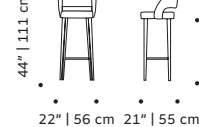

AVA bar chair