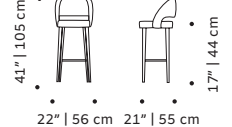

AVA counter chair