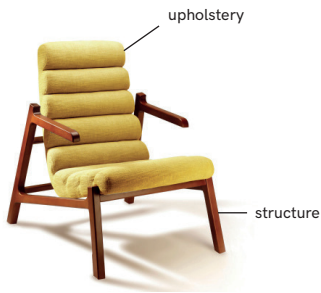

EASY

by Mambo unlimited ideas

mambo—
unlimited
ideas

EASY
armchair

TECHNICAL CHARACTERISTICS

Frame: constructed in solid wood

Fixed cover

Seat foam: 100% PU HR 40 kg

Fire retardent foam is available upon request

Structure: beech wood

Firmness: soft ○○○ ●○ firm

Glides: rubber glides with felt

Handmade in Portugal

AS PICTURED

Easy armchair: swift sunflower, 056-1 solid wood feet