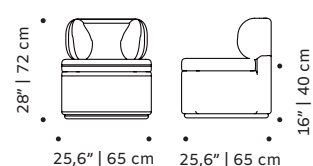

PACKAGING

Weight item:

Mimi chair: **Mimi armchair**

101 lb | 46 kg 101 lb | 46 kg

Weight packaging:

Mimi chair: **Mimi armchair**

127 lb | 58 kg 127 lb | 58 kg

Packaging type: cardboard box and pallet

Packaging dimensions with pallet:

Mimi chair: **Mimi armchair**

55x55x80 cm 70x70x78 cm

Number of parcels: 2 chairs per box

OBSERVATIONS

Product sizes may vary up to 2 cm.

MIMI chair

MIMI armchair