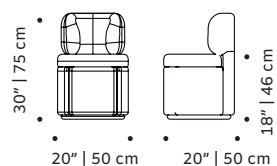

Packaging dimensions with pallet:

Mimi chair: **Mimi armchair**

55x55x80 cm 70x70x78 cm

Number of parcels: 2 chairs per box

OBSERVATIONS

Product sizes may vary up to 2 cm.

MIMI chair

MIMI armchair