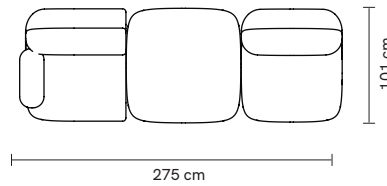

### Packaging dimensions and weight with pallet:

<b>Mood rectangular pouf:</b>	<b>Mood square pouf:</b>	<b>Mood lounge armchair:</b>
95x50x45 cm 37 lb   17 kg	95x95x45cm 44 lb   20 kg	75x95x80 cm 119 lb   54 kg
<b>Mood armchair:</b>	<b>Mood armchair with arms:</b>	<b>Mood individual end right:</b>
95x106x80 cm 128 lb   58 kg	106x106x80 cm 128 lb   58 kg	95x106x80 cm 128 lb   58 kg
<b>Mood individual end left:</b>	<b>Mood individual left arm:</b>	<b>Mood individual right arm:</b>
95x106x80 cm 128 lb   58 kg	100x106x80 cm 128 lb   58 kg	100x106x80 cm 128 lb   58 kg
<b>Mood individual middle:</b>	<b>Mood corner 90°:</b>	<b>Mood corner 45°:</b>
95x106x80 cm 128 lb   58 kg	108x106x80 cm 150 lb   68 kg	125x106x80 cm 150 lb   68 kg
<b>Mood chaise longue:</b>	<b>Mood sofa 2 seat:</b>	<b>Mood sofa 3 seat:</b>
95x186x80 cm 132 lb   60 kg	205x106x80 cm 148 lb   67 kg	245x106x80 cm 152 lb   69 kg

## DIMENSIONS

MOOD rectangular pouf

MOOD square pouf

MOOD lounge armchair

MOOD armchair

MOOD armchair with arms

MOOD individual end right

MOOD individual end left

MOOD individual left arm

MOOD individual right arm

MOOD individual middle

MOOD corner 90°

MOOD corner 45°

MOOD chaise longue

MOOD sofa 2 seat

MOOD sofa 3 seat

**modules:**  
individual right arm  
square pouf  
armchair

**modules:**  
individual end right  
corner 90°  
individual middle  
individual middle  
individual left arm

**modules:**  
chaise longue  
individual end 1,8m