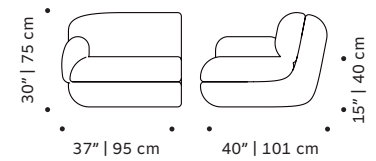

## OBSERVATIONS

Bespoke sizes are available under consult.  
Product sizes may vary up to 2 cm.

### Packaging dimensions and weight with pallet:

<b>Mood rectangular pouf:</b>	<b>Mood square pouf:</b>	<b>Mood lounge armchair:</b>
95x50x45 cm 37 lb   17 kg	95x95x45cm 44 lb   20 kg	75x95x80 cm 119 lb   54 kg
<b>Mood armchair:</b>	<b>Mood armchair with arms:</b>	<b>Mood individual end right:</b>
95x106x80 cm 128 lb   58 kg	106x106x80 cm 128 lb   58 kg	95x106x80 cm 128 lb   58 kg
<b>Mood individual end left:</b>	<b>Mood individual left arm:</b>	<b>Mood individual right arm:</b>
95x106x80 cm 128 lb   58 kg	100x106x80 cm 128 lb   58 kg	100x106x80 cm 128 lb   58 kg
<b>Mood individual middle:</b>	<b>Mood corner 90°:</b>	<b>Mood corner 45°:</b>
95x106x80 cm 128 lb   58 kg	108x106x80 cm 150 lb   68 kg	125x106x80 cm 150 lb   68 kg
<b>Mood chaise longue:</b>	<b>Mood sofa 2 seat:</b>	<b>Mood sofa 3 seat:</b>
95x186x80 cm 132 lb   60 kg	205x106x80 cm 148 lb   67 kg	245x106x80 cm 152 lb   69 kg

## DIMENSIONS

MOOD rectangular pouf

MOOD square pouf

MOOD lounge armchair

MOOD armchair

MOOD armchair with arms

MOOD individual end right

MOOD individual end left

MOOD individual left arm

MOOD individual right arm

MOOD individual middle

MOOD corner 90°

MOOD corner 45°

MOOD chaise longue

MOOD sofa 2 seat

MOOD sofa 3 seat