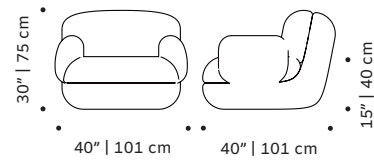

## OBSERVATIONS

Bespoke sizes are available under consult.  
Product sizes may vary up to 2 cm.

### Packaging dimensions and weight with pallet:

<b>Mood rectangular pouf:</b>	<b>Mood square pouf:</b>	<b>Mood lounge armchair:</b>
95x50x45 cm 37 lb   17 kg	95x95x45cm 44 lb   20 kg	75x95x80 cm 119 lb   54 kg
<b>Mood armchair:</b>	<b>Mood armchair with arms:</b>	<b>Mood individual end right:</b>
95x106x80 cm 128 lb   58 kg	106x106x80 cm 128 lb   58 kg	95x106x80 cm 128 lb   58 kg
<b>Mood individual end left:</b>	<b>Mood individual left arm:</b>	<b>Mood individual right arm:</b>
95x106x80 cm 128 lb   58 kg	100x106x80 cm 128 lb   58 kg	100x106x80 cm 128 lb   58 kg
<b>Mood individual middle:</b>	<b>Mood corner 90°:</b>	<b>Mood corner 45°:</b>
95x106x80 cm 128 lb   58 kg	108x106x80 cm 150 lb   68 kg	125x106x80 cm 150 lb   68 kg
<b>Mood chaise longue:</b>	<b>Mood sofa 2 seat:</b>	<b>Mood sofa 3 seat:</b>
95x186x80 cm 132 lb   60 kg	205x106x80 cm 148 lb   67 kg	245x106x80 cm 152 lb   69 kg

## DIMENSIONS

MOOD rectangular pouf

MOOD square pouf

MOOD lounge armchair

MOOD armchair

MOOD armchair with arms

MOOD individual end right

MOOD individual end left

MOOD individual left arm

MOOD individual right arm

MOOD individual middle

MOOD corner 90°

MOOD corner 45°

MOOD chaise longue

MOOD sofa 2 seat

MOOD sofa 3 seat