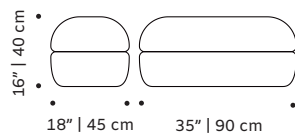

PACKAGING

Weight item:

Mood rectangular pouf:	Mood square pouf:	Mood lounge armchair:
26 lb | 12 kg	33 lb | 15 kg	108 lb | 49 kg
Mood armchair:	Mood armchair with arms:	Mood individual end right:
115 lb | 52 kg	115 lb | 52 kg	115 lb | 52 kg
Mood individual end left:	Mood individual left arm:	Mood individual right arm:
115 lb | 52 kg	115 lb | 52 kg	115 lb | 52 kg
Mood individual middle:	Mood corner 90°:	Mood corner 45°:
115 lb | 52 kg	139 lb | 63 kg	139 lb | 63 kg
Mood chaise longue:	Mood sofa 2 seat:	Mood sofa 3 seat:
121 lb | 55 kg	137 lb | 62 kg	141 lb | 64 kg

Number of parcels: 1 per box

Packaging type: cardboard and pallet

Packaging dimensions and weight with pallet:

Mood rectangular pouf:	Mood square pouf:	Mood lounge armchair:
95x50x45 cm 37 lb | 17 kg	95x95x45cm 44 lb | 20 kg	75x95x80 cm 119 lb | 54 kg
Mood armchair:	Mood armchair with arms:	Mood individual end right:
95x106x80 cm 128 lb | 58 kg	106x106x80 cm 128 lb | 58 kg	95x106x80 cm 128 lb | 58 kg
Mood individual end left:	Mood individual left arm:	Mood individual right arm:
95x106x80 cm 128 lb | 58 kg	100x106x80 cm 128 lb | 58 kg	100x106x80 cm 128 lb | 58 kg
Mood individual middle:	Mood corner 90°:	Mood corner 45°:
95x106x80 cm 128 lb | 58 kg	108x106x80 cm 150 lb | 68 kg	125x106x80 cm 150 lb | 68 kg
Mood chaise longue:	Mood sofa 2 seat:	Mood sofa 3 seat:
95x186x80 cm 132 lb | 60 kg	205x106x80 cm 148 lb | 67 kg	245x106x80 cm 152 lb | 69 kg

DIMENSIONS

MOOD rectangular pouf