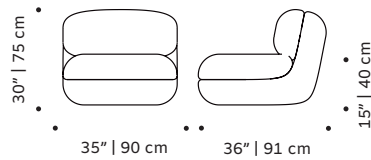

## OBSERVATIONS

Bespoke sizes are available under consult.  
Product sizes may vary up to 2 cm.

### Packaging dimensions and weight with pallet:

<b>Mood rectangular pouf:</b>	<b>Mood square pouf:</b>	<b>Mood lounge armchair:</b>
95x50x45 cm 37 lb   17 kg	95x95x45cm 44 lb   20 kg	75x95x80 cm 119 lb   54 kg
<b>Mood armchair:</b>	<b>Mood armchair with arms:</b>	<b>Mood individual end right:</b>
95x106x80 cm 128 lb   58 kg	106x106x80 cm 128 lb   58 kg	95x106x80 cm 128 lb   58 kg
<b>Mood individual end left:</b>	<b>Mood individual left arm:</b>	<b>Mood individual right arm:</b>
95x106x80 cm 128 lb   58 kg	100x106x80 cm 128 lb   58 kg	100x106x80 cm 128 lb   58 kg
<b>Mood individual middle:</b>	<b>Mood corner 90°:</b>	<b>Mood corner 45°:</b>
95x106x80 cm 128 lb   58 kg	108x106x80 cm 150 lb   68 kg	125x106x80 cm 150 lb   68 kg
<b>Mood chaise longue:</b>	<b>Mood sofa 2 seat:</b>	<b>Mood sofa 3 seat:</b>
95x186x80 cm 132 lb   60 kg	205x106x80 cm 148 lb   67 kg	245x106x80 cm 152 lb   69 kg

## DIMENSIONS

MOOD rectangular pouf

MOOD square pouf

MOOD lounge armchair

MOOD armchair

MOOD armchair with arms

MOOD individual end right

MOOD individual end left

MOOD individual left arm

MOOD individual right arm

MOOD individual middle

MOOD corner 90°

MOOD corner 45°

MOOD chaise longue

MOOD sofa 2 seat

MOOD sofa 3 seat