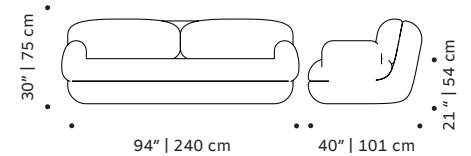

## OBSERVATIONS

Bespoke sizes are available under consult.  
Product sizes may vary up to 2 cm.

### Packaging dimensions and weight with pallet:

<b>Mood rectangular pouf:</b>	<b>Mood square pouf:</b>	<b>Mood lounge armchair:</b>
95x50x45 cm 37 lb   17 kg	95x95x45cm 44 lb   20 kg	75x95x80 cm 119 lb   54 kg
<b>Mood armchair:</b>	<b>Mood armchair with arms:</b>	<b>Mood individual end right:</b>
95x106x80 cm 128 lb   58 kg	106x106x80 cm 128 lb   58 kg	95x106x80 cm 128 lb   58 kg
<b>Mood individual end left:</b>	<b>Mood individual left arm:</b>	<b>Mood individual right arm:</b>
95x106x80 cm 128 lb   58 kg	100x106x80 cm 128 lb   58 kg	100x106x80 cm 128 lb   58 kg
<b>Mood individual middle:</b>	<b>Mood corner 90°:</b>	<b>Mood corner 45°:</b>
95x106x80 cm 128 lb   58 kg	108x106x80 cm 150 lb   68 kg	125x106x80 cm 150 lb   68 kg
<b>Mood chaise longue:</b>	<b>Mood sofa 2 seat:</b>	<b>Mood sofa 3 seat:</b>
95x186x80 cm 132 lb   60 kg	205x106x80 cm 148 lb   67 kg	245x106x80 cm 152 lb   69 kg

## DIMENSIONS

MOOD rectangular pouf

MOOD square pouf

MOOD lounge armchair

MOOD armchair

MOOD armchair with arms

MOOD individual end right

MOOD individual end left

MOOD individual left arm

MOOD individual right arm

MOOD individual middle

MOOD corner 90°

MOOD corner 45°

MOOD chaise longue

MOOD sofa 2 seat

MOOD sofa 3 seat