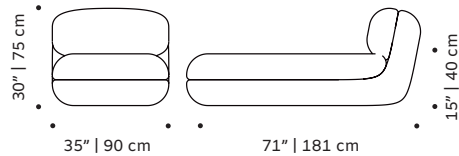

### Packaging dimensions and weight with pallet:

<b>Mood rectangular pouf:</b>	<b>Mood square pouf:</b>	<b>Mood lounge armchair:</b>
95x50x45 cm 37 lb   17 kg	95x95x45cm 44 lb   20 kg	75x95x80 cm 119 lb   54 kg
<b>Mood armchair:</b>	<b>Mood armchair with arms:</b>	<b>Mood individual end right:</b>
95x106x80 cm 128 lb   58 kg	106x106x80 cm 128 lb   58 kg	95x106x80 cm 128 lb   58 kg
<b>Mood individual end left:</b>	<b>Mood individual left arm:</b>	<b>Mood individual right arm:</b>
95x106x80 cm 128 lb   58 kg	100x106x80 cm 128 lb   58 kg	100x106x80 cm 128 lb   58 kg
<b>Mood individual middle:</b>	<b>Mood corner 90°:</b>	<b>Mood corner 45°:</b>
95x106x80 cm 128 lb   58 kg	108x106x80 cm 150 lb   68 kg	125x106x80 cm 150 lb   68 kg
<b>Mood chaise longue:</b>	<b>Mood sofa 2 seat:</b>	<b>Mood sofa 3 seat:</b>
95x186x80 cm 132 lb   60 kg	205x106x80 cm 148 lb   67 kg	245x106x80 cm 152 lb   69 kg

## DIMENSIONS

MOOD rectangular pouf

MOOD square pouf

MOOD lounge armchair

MOOD armchair

MOOD armchair with arms

MOOD individual end right

MOOD individual end left

MOOD individual left arm

MOOD individual right arm

MOOD individual middle

MOOD corner 90°

MOOD corner 45°

MOOD chaise longue

MOOD sofa 2 seat

MOOD sofa 3 seat