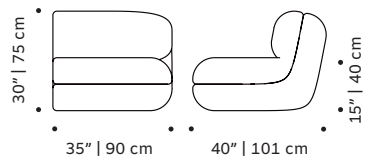

## OBSERVATIONS

Bespoke sizes are available under consult.  
Product sizes may vary up to 2 cm.

### Packaging dimensions and weight with pallet:

<b>Mood rectangular pouf:</b>	<b>Mood square pouf:</b>	<b>Mood lounge armchair:</b>
95x50x45 cm 37 lb   17 kg	95x95x45cm 44 lb   20 kg	75x95x80 cm 119 lb   54 kg
<b>Mood armchair:</b>	<b>Mood armchair with arms:</b>	<b>Mood individual end right:</b>
95x106x80 cm 128 lb   58 kg	106x106x80 cm 128 lb   58 kg	95x106x80 cm 128 lb   58 kg
<b>Mood individual end left:</b>	<b>Mood individual left arm:</b>	<b>Mood individual right arm:</b>
95x106x80 cm 128 lb   58 kg	100x106x80 cm 128 lb   58 kg	100x106x80 cm 128 lb   58 kg
<b>Mood individual middle:</b>	<b>Mood corner 90°:</b>	<b>Mood corner 45°:</b>
95x106x80 cm 128 lb   58 kg	108x106x80 cm 150 lb   68 kg	125x106x80 cm 150 lb   68 kg
<b>Mood chaise longue:</b>	<b>Mood sofa 2 seat:</b>	<b>Mood sofa 3 seat:</b>
95x186x80 cm 132 lb   60 kg	205x106x80 cm 148 lb   67 kg	245x106x80 cm 152 lb   69 kg

## DIMENSIONS

MOOD rectangular pouf

MOOD square pouf

MOOD lounge armchair

MOOD armchair

MOOD armchair with arms

MOOD individual end right

MOOD individual end left