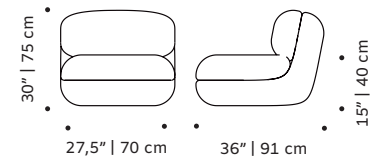

### Packaging dimensions and weight with pallet:

<b>Mood rectangular pouf:</b>	<b>Mood square pouf:</b>	<b>Mood lounge armchair:</b>
95x50x45 cm 37 lb   17 kg	95x95x45cm 44 lb   20 kg	75x95x80 cm 119 lb   54 kg
<b>Mood armchair:</b>	<b>Mood armchair with arms:</b>	<b>Mood individual end right:</b>
95x106x80 cm 128 lb   58 kg	106x106x80 cm 128 lb   58 kg	95x106x80 cm 128 lb   58 kg
<b>Mood individual end left:</b>	<b>Mood individual left arm:</b>	<b>Mood individual right arm:</b>
95x106x80 cm 128 lb   58 kg	100x106x80 cm 128 lb   58 kg	100x106x80 cm 128 lb   58 kg
<b>Mood individual middle:</b>	<b>Mood corner 90°:</b>	<b>Mood corner 45°:</b>
95x106x80 cm 128 lb   58 kg	108x106x80 cm 150 lb   68 kg	125x106x80 cm 150 lb   68 kg
<b>Mood chaise longue:</b>	<b>Mood sofa 2 seat:</b>	<b>Mood sofa 3 seat:</b>
95x186x80 cm 132 lb   60 kg	205x106x80 cm 148 lb   67 kg	245x106x80 cm 152 lb   69 kg

## DIMENSIONS

MOOD rectangular pouf

MOOD square pouf

MOOD lounge armchair

MOOD armchair

MOOD armchair with arms

MOOD individual end right

MOOD individual end left

MOOD individual left arm

MOOD individual right arm

MOOD individual middle

MOOD corner 90°

MOOD corner 45°

MOOD chaise longue

MOOD sofa 2 seat

MOOD sofa 3 seat