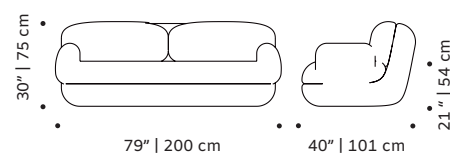

## OBSERVATIONS

Bespoke sizes are available under consult.  
Product sizes may vary up to 2 cm.

### Packaging dimensions and weight with pallet:

<b>Mood rectangular pouf:</b>	<b>Mood square pouf:</b>	<b>Mood lounge armchair:</b>
95x50x45 cm 37 lb   17 kg	95x95x45cm 44 lb   20 kg	75x95x80 cm 119 lb   54 kg
<b>Mood armchair:</b>	<b>Mood armchair with arms:</b>	<b>Mood individual end right:</b>
95x106x80 cm 128 lb   58 kg	106x106x80 cm 128 lb   58 kg	95x106x80 cm 128 lb   58 kg
<b>Mood individual end left:</b>	<b>Mood individual left arm:</b>	<b>Mood individual right arm:</b>
95x106x80 cm 128 lb   58 kg	100x106x80 cm 128 lb   58 kg	100x106x80 cm 128 lb   58 kg
<b>Mood individual middle:</b>	<b>Mood corner 90°:</b>	<b>Mood corner 45°:</b>
95x106x80 cm 128 lb   58 kg	108x106x80 cm 150 lb   68 kg	125x106x80 cm 150 lb   68 kg
<b>Mood chaise longue:</b>	<b>Mood sofa 2 seat:</b>	<b>Mood sofa 3 seat:</b>
95x186x80 cm 132 lb   60 kg	205x106x80 cm 148 lb   67 kg	245x106x80 cm 152 lb   69 kg

## DIMENSIONS

MOOD rectangular pouf

MOOD square pouf

MOOD lounge armchair

MOOD armchair

MOOD armchair with arms

MOOD individual end right

MOOD individual end left

MOOD individual left arm

MOOD individual right arm

MOOD individual middle

MOOD corner 90°

MOOD corner 45°

MOOD chaise longue

MOOD sofa 2 seat

MOOD sofa 3 seat