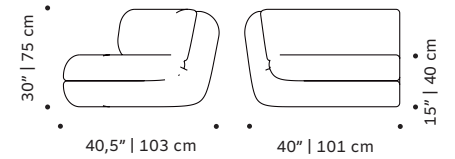

### Packaging dimensions and weight with pallet:

<b>Mood rectangular pouf:</b>	<b>Mood square pouf:</b>	<b>Mood lounge armchair:</b>
95x50x45 cm 37 lb   17 kg	95x95x45cm 44 lb   20 kg	75x95x80 cm 119 lb   54 kg
<b>Mood armchair:</b>	<b>Mood armchair with arms:</b>	<b>Mood individual end right:</b>
95x106x80 cm 128 lb   58 kg	106x106x80 cm 128 lb   58 kg	95x106x80 cm 128 lb   58 kg
<b>Mood individual end left:</b>	<b>Mood individual left arm:</b>	<b>Mood individual right arm:</b>
95x106x80 cm 128 lb   58 kg	100x106x80 cm 128 lb   58 kg	100x106x80 cm 128 lb   58 kg
<b>Mood individual middle:</b>	<b>Mood corner 90°:</b>	<b>Mood corner 45°:</b>
95x106x80 cm 128 lb   58 kg	108x106x80 cm 150 lb   68 kg	125x106x80 cm 150 lb   68 kg
<b>Mood chaise longue:</b>	<b>Mood sofa 2 seat:</b>	<b>Mood sofa 3 seat:</b>
95x186x80 cm 132 lb   60 kg	205x106x80 cm 148 lb   67 kg	245x106x80 cm 152 lb   69 kg

## DIMENSIONS

MOOD rectangular pouf

MOOD square pouf

MOOD lounge armchair

MOOD armchair

MOOD armchair with arms

MOOD individual end right

MOOD individual end left

MOOD individual left arm

MOOD individual right arm

MOOD individual middle

MOOD corner 90°

MOOD corner 45°

MOOD chaise longue

MOOD sofa 2 seat

MOOD sofa 3 seat