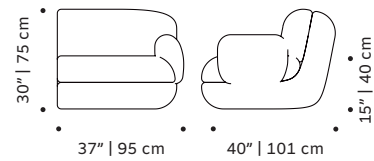

## OBSERVATIONS

Bespoke sizes are available under consult.  
Product sizes may vary up to 2 cm.

### Packaging dimensions and weight with pallet:

<b>Mood rectangular pouf:</b>	<b>Mood square pouf:</b>	<b>Mood lounge armchair:</b>
95x50x45 cm 37 lb   17 kg	95x95x45cm 44 lb   20 kg	75x95x80 cm 119 lb   54 kg
<b>Mood armchair:</b>	<b>Mood armchair with arms:</b>	<b>Mood individual end right:</b>
95x106x80 cm 128 lb   58 kg	106x106x80 cm 128 lb   58 kg	95x106x80 cm 128 lb   58 kg
<b>Mood individual end left:</b>	<b>Mood individual left arm:</b>	<b>Mood individual right arm:</b>
95x106x80 cm 128 lb   58 kg	100x106x80 cm 128 lb   58 kg	100x106x80 cm 128 lb   58 kg
<b>Mood individual middle:</b>	<b>Mood corner 90°:</b>	<b>Mood corner 45°:</b>
95x106x80 cm 128 lb   58 kg	108x106x80 cm 150 lb   68 kg	125x106x80 cm 150 lb   68 kg
<b>Mood chaise longue:</b>	<b>Mood sofa 2 seat:</b>	<b>Mood sofa 3 seat:</b>
95x186x80 cm 132 lb   60 kg	205x106x80 cm 148 lb   67 kg	245x106x80 cm 152 lb   69 kg

## DIMENSIONS

MOOD rectangular pouf

MOOD square pouf

MOOD lounge armchair

MOOD armchair

MOOD armchair with arms

MOOD individual end right

MOOD individual end left

MOOD individual left arm

MOOD individual right arm

MOOD individual middle

MOOD corner 90°

MOOD corner 45°

MOOD chaise longue

MOOD sofa 2 seat

MOOD sofa 3 seat