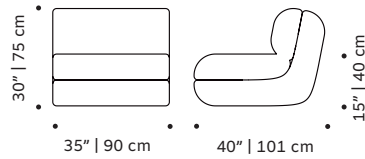

MOOD individual middle