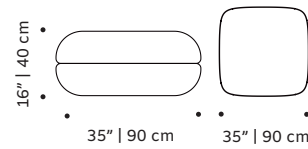

## OBSERVATIONS

Bespoke sizes are available under consult.  
Product sizes may vary up to 2 cm.

### Packaging dimensions and weight with pallet:

<b>Mood rectangular pouf:</b>	<b>Mood square pouf:</b>	<b>Mood lounge armchair:</b>
95x50x45 cm 37 lb   17 kg	95x95x45cm 44 lb   20 kg	75x95x80 cm 119 lb   54 kg
<b>Mood armchair:</b>	<b>Mood armchair with arms:</b>	<b>Mood individual end right:</b>
95x106x80 cm 128 lb   58 kg	106x106x80 cm 128 lb   58 kg	95x106x80 cm 128 lb   58 kg
<b>Mood individual end left:</b>	<b>Mood individual left arm:</b>	<b>Mood individual right arm:</b>
95x106x80 cm 128 lb   58 kg	100x106x80 cm 128 lb   58 kg	100x106x80 cm 128 lb   58 kg
<b>Mood individual middle:</b>	<b>Mood corner 90°:</b>	<b>Mood corner 45°:</b>
95x106x80 cm 128 lb   58 kg	108x106x80 cm 150 lb   68 kg	125x106x80 cm 150 lb   68 kg
<b>Mood chaise longue:</b>	<b>Mood sofa 2 seat:</b>	<b>Mood sofa 3 seat:</b>
95x186x80 cm 132 lb   60 kg	205x106x80 cm 148 lb   67 kg	245x106x80 cm 152 lb   69 kg

## DIMENSIONS

MOOD rectangular pouf

MOOD square pouf

MOOD lounge armchair

MOOD armchair

MOOD armchair with arms

MOOD individual end right

MOOD individual end left