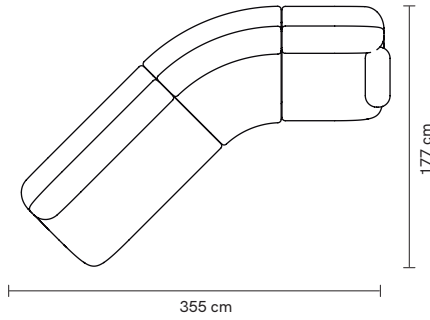

SUGGESTED COMPOSITIONS

*we can help you creating your own composition,
please contact us

modules:
individual end 1,8m
corner 45°
individual left arm