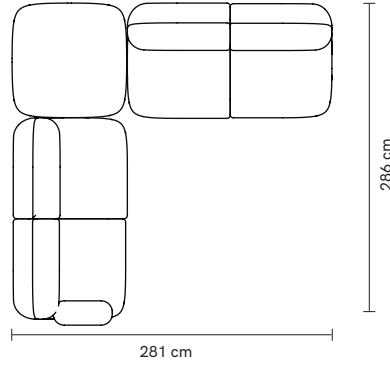

modules:
individual right arm
individual end left
square pouf
individual end right
individual end left