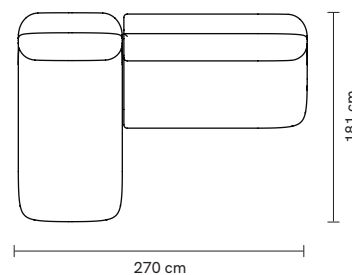

## DIMENSIONS

MOOD rectangular pouf

MOOD square pouf

MOOD lounge armchair

MOOD armchair

MOOD armchair with arms

MOOD individual end right

MOOD individual end left

## SUGGESTED COMPOSITIONS

\*we can help you creating your own composition,  
please contact us

**modules:**  
individual end 1,8m  
corner 45°  
individual left arm

**modules:**  
individual right arm  
individual end left  
square pouf  
individual end right  
individual end left

**modules:**  
individual right arm  
square pouf  
armchair

**modules:**  
individual end right  
corner 90°  
individual middle  
individual middle  
individual left arm

**modules:**  
chaise longue  
individual end 1,8m