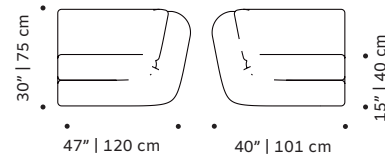

### Packaging dimensions and weight with pallet:

<b>Mood rectangular pouf:</b>	<b>Mood square pouf:</b>	<b>Mood lounge armchair:</b>
95x50x45 cm 37 lb   17 kg	95x95x45cm 44 lb   20 kg	75x95x80 cm 119 lb   54 kg
<b>Mood armchair:</b>	<b>Mood armchair with arms:</b>	<b>Mood individual end right:</b>
95x106x80 cm 128 lb   58 kg	106x106x80 cm 128 lb   58 kg	95x106x80 cm 128 lb   58 kg
<b>Mood individual end left:</b>	<b>Mood individual left arm:</b>	<b>Mood individual right arm:</b>
95x106x80 cm 128 lb   58 kg	100x106x80 cm 128 lb   58 kg	100x106x80 cm 128 lb   58 kg
<b>Mood individual middle:</b>	<b>Mood corner 90°:</b>	<b>Mood corner 45°:</b>
95x106x80 cm 128 lb   58 kg	108x106x80 cm 150 lb   68 kg	125x106x80 cm 150 lb   68 kg
<b>Mood chaise longue:</b>	<b>Mood sofa 2 seat:</b>	<b>Mood sofa 3 seat:</b>
95x186x80 cm 132 lb   60 kg	205x106x80 cm 148 lb   67 kg	245x106x80 cm 152 lb   69 kg

## DIMENSIONS

MOOD rectangular pouf

MOOD square pouf

MOOD lounge armchair

MOOD armchair

MOOD armchair with arms

MOOD individual end right

MOOD individual end left

MOOD individual left arm

MOOD individual right arm

MOOD individual middle

MOOD corner 90°

MOOD corner 45°

MOOD chaise longue

MOOD sofa 2 seat

MOOD sofa 3 seat