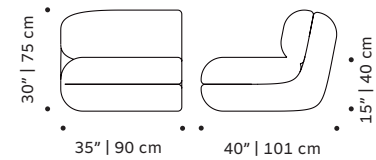

## OBSERVATIONS

Bespoke sizes are available under consult.  
Product sizes may vary up to 2 cm.

### Packaging dimensions and weight with pallet:

<b>Mood rectangular pouf:</b>	<b>Mood square pouf:</b>	<b>Mood lounge armchair:</b>
95x50x45 cm 37 lb   17 kg	95x95x45cm 44 lb   20 kg	75x95x80 cm 119 lb   54 kg
<b>Mood armchair:</b>	<b>Mood armchair with arms:</b>	<b>Mood individual end right:</b>
95x106x80 cm 128 lb   58 kg	106x106x80 cm 128 lb   58 kg	95x106x80 cm 128 lb   58 kg
<b>Mood individual end left:</b>	<b>Mood individual left arm:</b>	<b>Mood individual right arm:</b>
95x106x80 cm 128 lb   58 kg	100x106x80 cm 128 lb   58 kg	100x106x80 cm 128 lb   58 kg
<b>Mood individual middle:</b>	<b>Mood corner 90°:</b>	<b>Mood corner 45°:</b>
95x106x80 cm 128 lb   58 kg	108x106x80 cm 150 lb   68 kg	125x106x80 cm 150 lb   68 kg
<b>Mood chaise longue:</b>	<b>Mood sofa 2 seat:</b>	<b>Mood sofa 3 seat:</b>
95x186x80 cm 132 lb   60 kg	205x106x80 cm 148 lb   67 kg	245x106x80 cm 152 lb   69 kg

## DIMENSIONS

MOOD rectangular pouf

MOOD square pouf

MOOD lounge armchair

MOOD armchair

MOOD armchair with arms

MOOD individual end right

MOOD individual end left