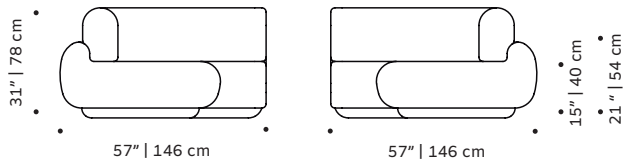

NAKED CORNER 1
modular couch