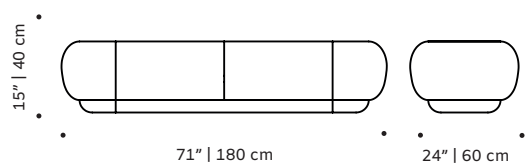

Packaging type: cardboard and pallet

Packaging dimensions with pallet:

Naked single: **Naked 165cm:** **Naked 185cm:**

248x83x137 cm

170x83x120 cm

190x83x137 cm

Naked corner: **Naked middle:**

151x91x151 cm

145x83x120 cm

Number of parcels: 1 per box

OBSERVATIONS

Bespoke sizes are available under consult. Product sizes may vary up to 2 cm.

DIMENSIONS

NAKED SIDE
W/165CM
modular couch

NAKED SIDE
W/185CM
modular couch

NAKED MIDDLE
modular couch

NAKED SINGLE
modular couch

NAKED CORNER 1
modular couch

NAKED CORNER 2
modular couch

NAKED POUF 2
modular couch

NAKED POUF 1
modular couch

COMPOSITIONS

w 331cm d 311cm h 78cm sh 40cm

w 641cm d 275cm h 78cm sh 40cm

w 366cm d 191cm h 78cm sh 40cm

w 366cm d 191cm h 78cm sh 40cm

w 441cm d 276cm h 78cm sh 40cm

w 436cm d 240cm h 78cm sh 40cm

w 451cm d 331cm h 78cm sh 40cm

FINISHINGS

Upholstery