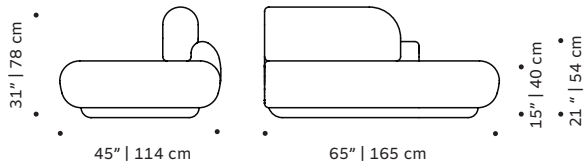

CLIENT'S OWN MATERIAL CONSUMPTION

Naked single: **Naked 165cm:** **Naked 185cm:**

all: 8,5 m

all: 7 m

all: 7,5 m

Naked corner: **Naked middle:**

all: 9 m

all: 6 m

Weight packaging:

Naked single: **Naked 165cm:** **Naked 185cm:**

132 lb | 60 kg

139 lb | 63 kg

168 lb | 76 kg

Naked corner: **Naked middle:**

165 lb | 75 kg

141 lb | 64 kg

Packaging type: cardboard and pallet

Packaging dimensions with pallet:

Naked single: **Naked 165cm:** **Naked 185cm:**

248x83x137 cm

170x83x120 cm

190x83x137 cm

Naked corner: **Naked middle:**

151x91x151 cm

145x83x120 cm

Number of parcels: 1 per box

OBSERVATIONS

Bespoke sizes are available under consult. Product sizes may vary up to 2 cm.

DIMENSIONS

NAKED SIDE
W/165CM
modular couch

NAKED SIDE
W/185CM
modular couch