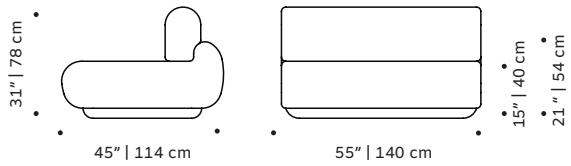

NAKED MIDDLE
modular couch