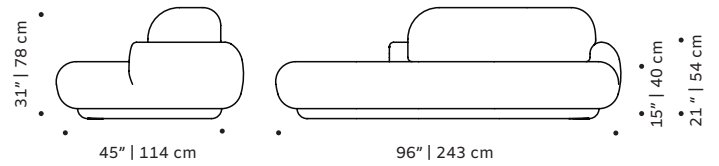

NAKED SINGLE
modular couch