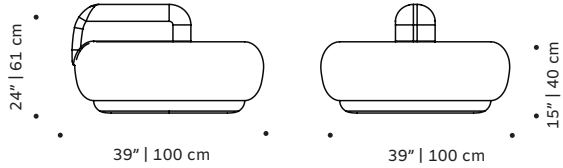

CLIENT'S OWN MATERIAL CONSUMPTION

Naked single: **Naked 165cm:** **Naked 185cm:**

all: 8,5 m

all: 7 m

all: 7,5 m

Naked corner: **Naked middle:**

all: 9 m

all: 6 m

145x83x120 cm

Number of parcels: 1 per box

OBSERVATIONS

Bespoke sizes are available under consult. Product sizes may vary up to 2 cm.

DIMENSIONS

NAKED SIDE
W/165CM
modular couch

NAKED SIDE
W/185CM
modular couch

NAKED MIDDLE
modular couch

NAKED SINGLE
modular couch

NAKED CORNER 1
modular couch

NAKED CORNER 2
modular couch

NAKED POUF 2
modular couch

NAKED POUF 1
modular couch

COMPOSITIONS

w 331cm d 311cm h 78cm sh 40cm

w 641cm d 275cm h 78cm sh 40cm

w 366cm d 191cm h 78cm sh 40cm

w 366cm d 191cm h 78cm sh 40cm

w 441cm d 276cm h 78cm sh 40cm

w 436cm d 240cm h 78cm sh 40cm

w 451cm d 331cm h 78cm sh 40cm

FINISHINGS

Upholstery