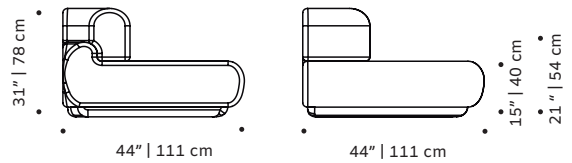

CLIENT'S OWN MATERIAL CONSUMPTION

Naked single: **Naked 165cm:** **Naked 185cm:**

all: 8,5 m

all: 7 m

all: 7,5 m

Naked corner: **Naked middle:**

all: 9 m

all: 6 m

145x83x120 cm

Number of parcels: 1 per box

OBSERVATIONS

Bespoke sizes are available under consult. Product sizes may vary up to 2 cm.

DIMENSIONS

NAKED SIDE
W/165CM
modular couch

NAKED SIDE
W/185CM
modular couch

NAKED MIDDLE
modular couch

NAKED SINGLE
modular couch

NAKED CORNER 1
modular couch

NAKED CORNER 2
modular couch

NAKED POUF 2
modular couch

NAKED POUF 1
modular couch

COMPOSITIONS

w 331cm d 311cm h 78cm sh 40cm

w 641cm d 275cm h 78cm sh 40cm

w 366cm d 191cm h 78cm sh 40cm

w 366cm d 191cm h 78cm sh 40cm

w 441cm d 276cm h 78cm sh 40cm

w 436cm d 240cm h 78cm sh 40cm

w 451cm d 331cm h 78cm sh 40cm

FINISHINGS

Upholstery