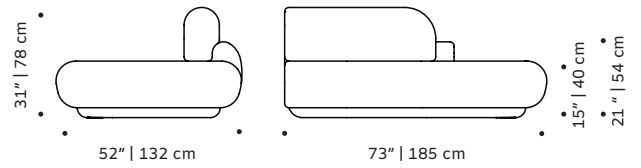

CLIENT'S OWN MATERIAL CONSUMPTION

Naked single: **Naked 165cm:** **Naked 185cm:**

all: 8,5 m

all: 7 m

all: 7,5 m

Naked corner: **Naked middle:**

all: 9 m

all: 6 m

Weight packaging:

Naked single: **Naked 165cm:** **Naked 185cm:**

132 lb | 60 kg

139 lb | 63 kg

168 lb | 76 kg

Naked corner: **Naked middle:**

165 lb | 75 kg

141 lb | 64 kg

Packaging type: cardboard and pallet

Packaging dimensions with pallet:

Naked single: **Naked 165cm:** **Naked 185cm:**

248x83x137 cm

170x83x120 cm

190x83x137 cm

Naked corner: **Naked middle:**

151x91x151 cm

145x83x120 cm

Number of parcels: 1 per box

OBSERVATIONS

Bespoke sizes are available under consult. Product sizes may vary up to 2 cm.

DIMENSIONS

NAKED SIDE
W/165CM
modular couch

NAKED SIDE
W/185CM
modular couch