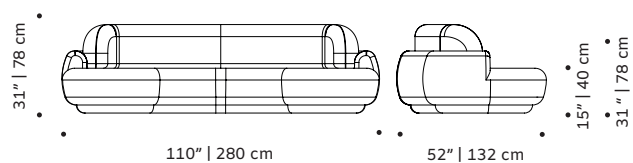

Product sizes may vary up to 2 cm.

PACKAGING

Weight item:

Naked 240cm: **Naked 280cm:** **Naked 300cm:**

121 lb | 55 kg 77 lb | 35 kg 99 lb | 45 kg

Weight packaging:

Naked 240cm: **Naked 280cm:** **Naked 300cm:**

121 lb | 55 kg 77 lb | 35 kg 99 lb | 45 kg

Packaging type: cardboard and pallet

Packaging dimensions with pallet:

Naked 240cm: **Naked 280cm:** **Naked 300cm:**

245x83x137 cm 285x83x137 cm 305x83x137 cm

Number of parcels: 1 per box

DIMENSIONS

NAKED 240CM

NAKED 280CM

NAKED 300CM

FINISHINGS

Upholstery

FABRICS CAT 1

Smooth easy clean 38 Shell