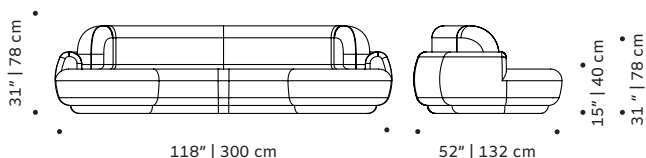

Product sizes may vary up to 2 cm.

PACKAGING

Weight item:

Naked 240cm: **Naked 280cm:** **Naked 300cm:**

121 lb | 55 kg 77 lb | 35 kg 99 lb | 45 kg

Weight packaging:

Naked 240cm: **Naked 280cm:** **Naked 300cm:**

121 lb | 55 kg 77 lb | 35 kg 99 lb | 45 kg

Packaging type: cardboard and pallet

Packaging dimensions with pallet:

Naked 240cm: **Naked 280cm:** **Naked 300cm:**

245x83x137 cm 285x83x137 cm 305x83x137 cm

Number of parcels: 1 per box

DIMENSIONS

NAKED 240CM

NAKED 280CM

NAKED 300CM

FINISHINGS

Upholstery

FABRICS CAT 1

Smooth easy clean 38 Shell