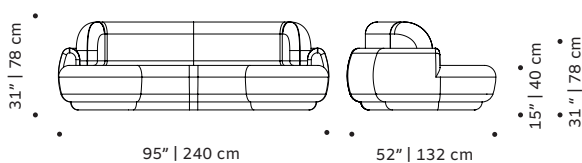

Product sizes may vary up to 2 cm.

PACKAGING

Weight item:

Naked 240cm: **Naked 280cm:** **Naked 300cm:**

121 lb | 55 kg 77 lb | 35 kg 99 lb | 45 kg

Weight packaging:

Naked 240cm: **Naked 280cm:** **Naked 300cm:**

121 lb | 55 kg 77 lb | 35 kg 99 lb | 45 kg

Packaging type: cardboard and pallet

Packaging dimensions with pallet:

Naked 240cm: **Naked 280cm:** **Naked 300cm:**

245x83x137 cm 285x83x137 cm 305x83x137 cm

Number of parcels: 1 per box

DIMENSIONS

NAKED 240CM

NAKED 280CM

NAKED 300CM

FINISHINGS

Upholstery

FABRICS CAT 1

Smooth easy clean 38 Shell