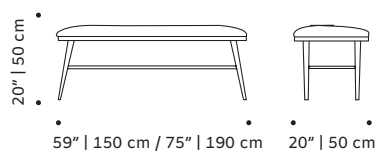

Product sizes may vary up to 2 cm.

PACKAGING

Weight item:

Nanbo bench: **Nano stool:**

26 lb | 12 kg 17 lb | 8 kg

Weight packaging:

Nanbo bench: **Nano stool:**

53 lb | 24 kg 44 lb | 20 kg

Packaging type: cardboard box and pallet

Packaging dimensions with pallet:

Nanbo bench: **Nano stool:**

2x- 65x65x75 cm 65x65x75 cm

Number of parcels: 1

NANO
bench

NANO
stool

FINISHINGS