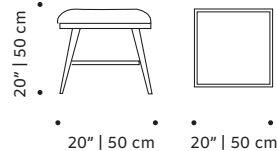

Product sizes may vary up to 2 cm.

PACKAGING

Weight item:

Nanbo bench: **Nano stool:**

26 lb | 12 kg 17 lb | 8 kg

Weight packaging:

Nanbo bench: **Nano stool:**

53 lb | 24 kg 44 lb | 20 kg

Packaging type: cardboard box and pallet

Packaging dimensions with pallet:

Nanbo bench: **Nano stool:**

2x- 65x65x75 cm 65x65x75 cm

Number of parcels: 1

NANO
bench

NANO
stool

FINISHINGS