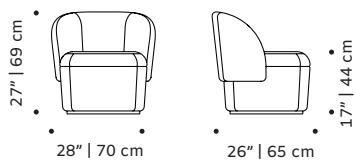

SUSTAINABILITY

All our packaging is ecofriendly. We prioritize paper materials and all the plastic we use is 100% recyclable or recycled. We use environmentally friendly high resilience foam certified by Oeko-tex.

BISOU
armchair