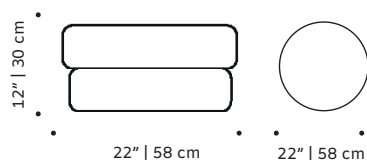

SUSTAINABILITY

All our packaging is ecofriendly. We prioritize paper materials and all the plastic we use is 100% recyclable or recycled. We use environmentally friendly high resilience foam certified by Oeko-tex.

MARY
stool