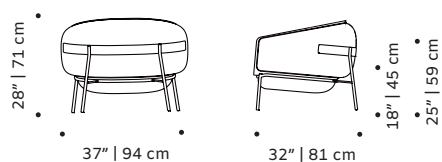

SUSTAINABILITY

All our packaging is ecofriendly. We prioritize paper materials and all the plastic we use is 100% recyclable or recycled. We use environmentally friendly high resilience foam certified by Oeko-tex.

BLOP
armchair